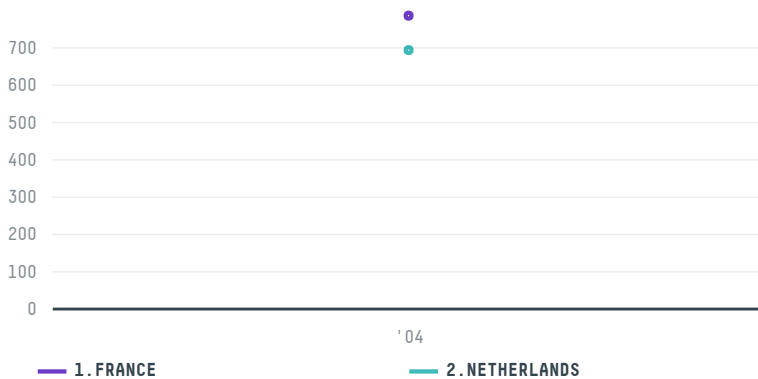

TOP DESTINATION COUNTRIES OF SOY EXPORTED BY RECOURO INDUSTRIA DE COURO RECONSTITUIDO LTDA:

COMPARING COMPANIES EXPORTING SOY FROM BRAZIL IN 2004