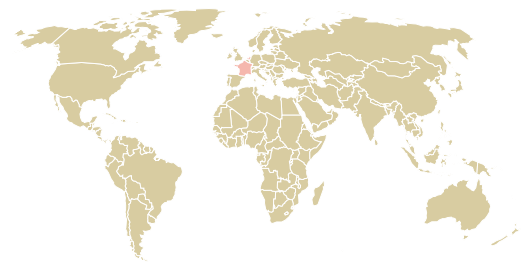

# trase

## RECOURO INDUSTRIA DE COURO RECONSTITUIDO LTDA

ACTIVITY: **Exporter group**    COMMODITY: **Soy**    COUNTRY: **Brazil**    YEAR: **2004**

RECOURO INDUSTRIA DE COURO RECONSTITUIDO LTDA was the 196th largest exporter of soy from BRAZIL in 2004, accounting for 1 thousand tons. As an exporter, RECOURO INDUSTRIA DE COURO RECONSTITUIDO LTDA sources from 1 municipalities, or 0% of the soy production municipalities. The main destination of the soy exported by RECOURO INDUSTRIA DE COURO RECONSTITUIDO LTDA is FRANCE, accounting for 53% of the total.

### TOP DESTINATION COUNTRIES OF SOY EXPORTED BY RECOURO INDUSTRIA DE COURO RECONSTITUIDO LTDA: