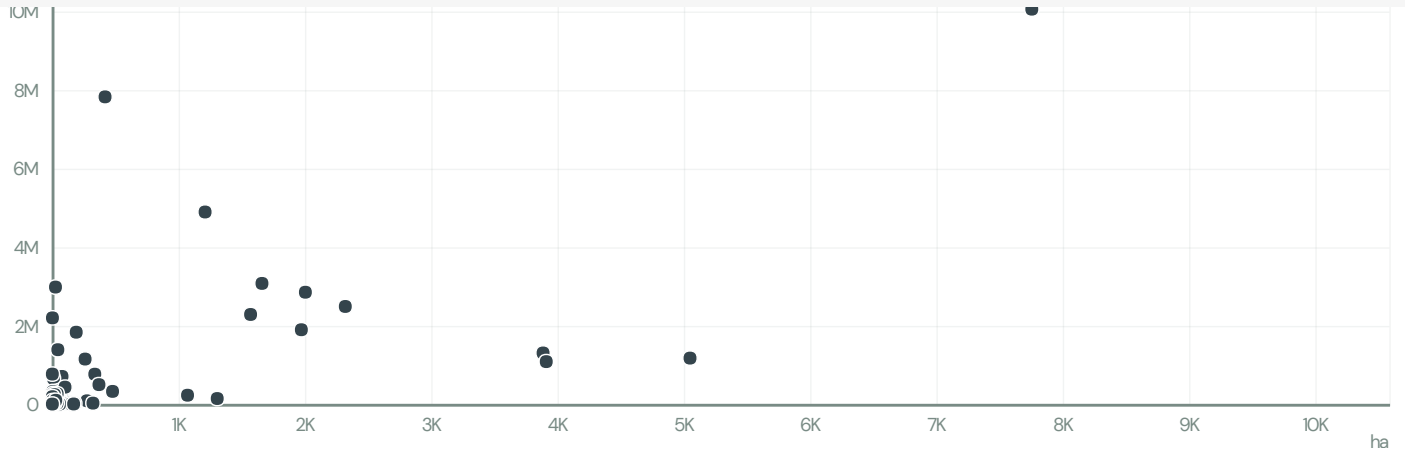

Trase is a partnership between

In close collaboration with many others.

[Click for more information about our partners and funders..](#)

Home

Resources

About

Contact us

Supply Chains

Data Tools

Profiles

Logistics Maps

Downloads

Finance

Explore

Search

Watchlists

Methodology

FAQs

Insights

Yearbook

Collections

Publications

Sign up for our Newsletter

This website uses cookies to provide you with an improved user experience. By continuing to browse this site, you consent to the use of cookies and similar technologies. Please visit our [privacy policy](#) for further details.

I understand