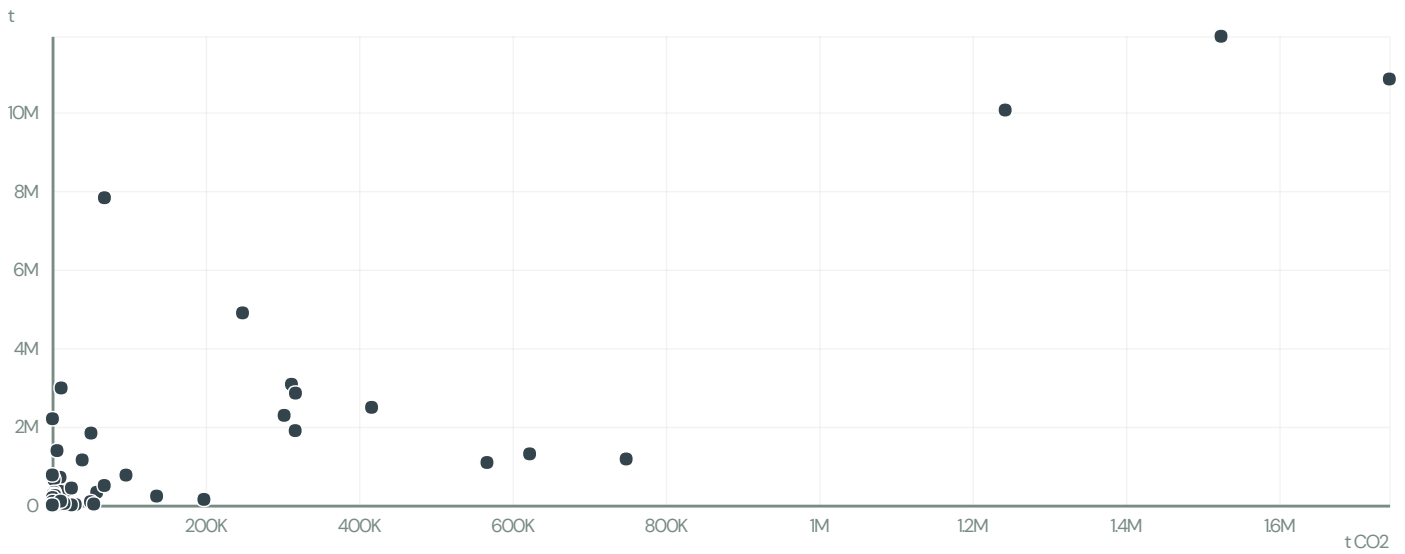

Trase is a partnership between

In close collaboration with many others.

[Click for more information about our partners and funders..](#)

Home

Resources

About

Contact us

Supply Chains

Data Tools

Profiles

Logistics Maps

Downloads

Finance

Explore

Search

Watchlists

Methodology

FAQs

Insights

Yearbook

Collections

Publications

Sign up for our Newsletter

This website uses cookies to provide you with an improved user experience. By continuing to browse this site, you consent to the use of cookies and similar technologies. Please visit our [privacy policy](#) for further details.

I understand