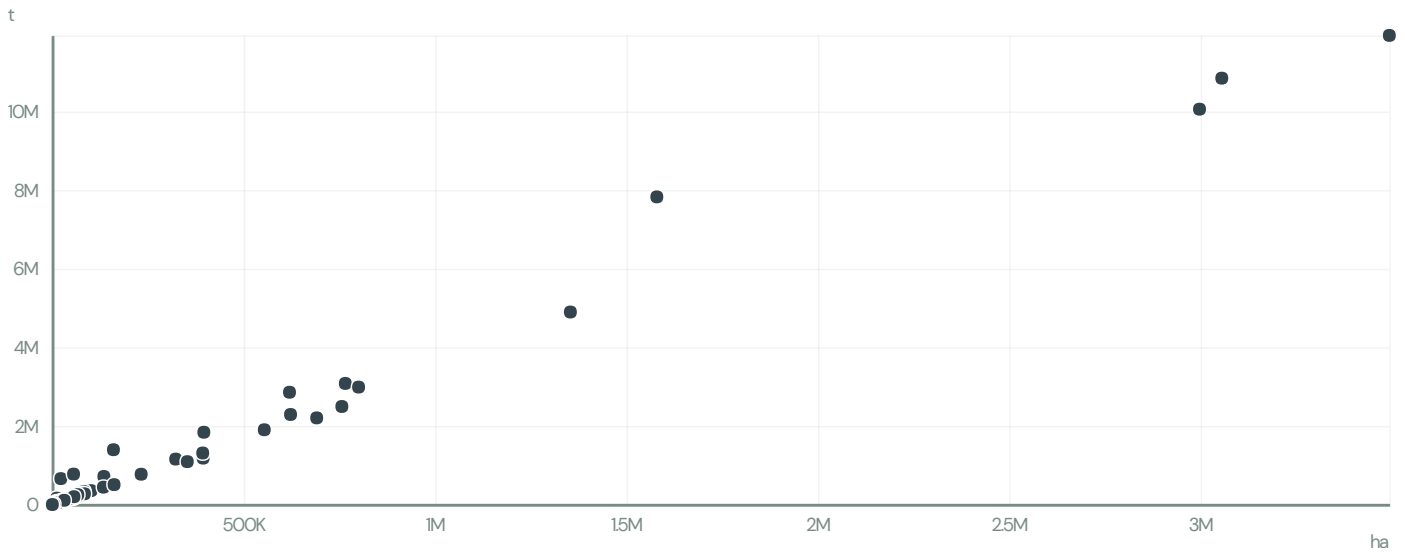

SICBRAS - CARBETO DE SILICIO DO BRASIL

ACTIVITY	COMMODITY	COUNTRY	YEAR
Exporter group	Soy	Brazil	2017

SICBRAS - CARBETO DE SILICIO DO BRASIL was the 265th largest exporter of soy from BRAZIL in 2017, accounting for 508 tons. This is a 4% increase vs the previous year. As an exporter, SICBRAS - CARBETO DE SILICIO DO BRASIL sources from 1 municipalities, or 0% of the soy production municipalities.

Comparing companies exporting SOY from Brazil in 2017