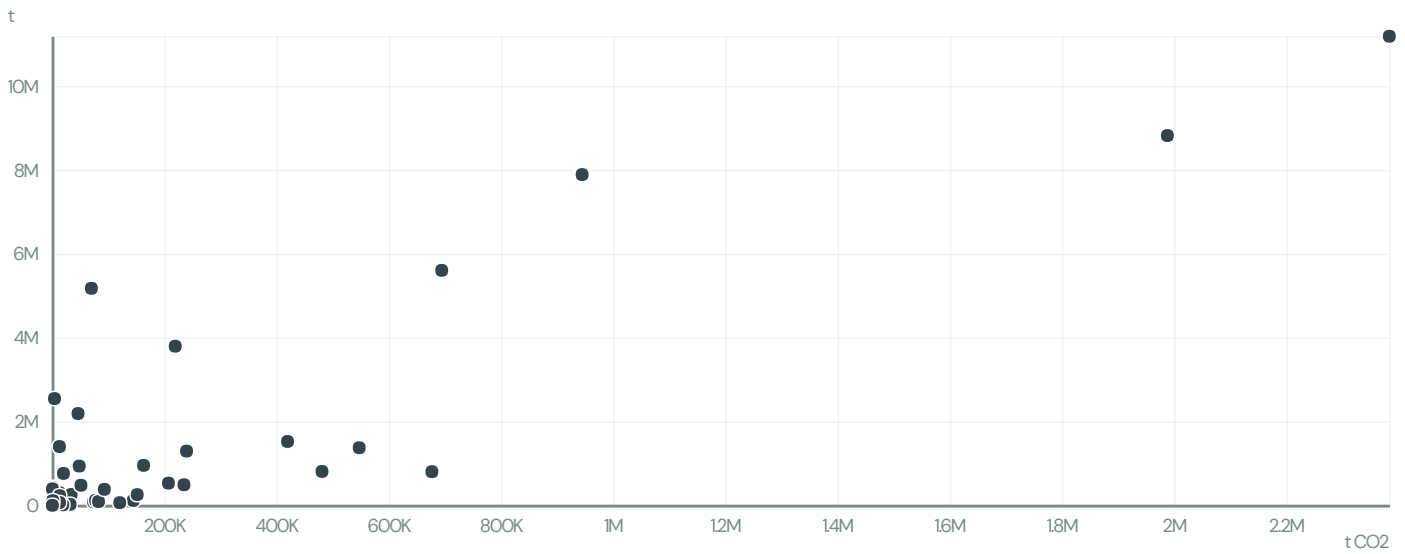

Trase is a partnership between

In close collaboration with many others.

[Click for more information about our partners and funders..](#)

Home

Resources

About

Contact us

Supply Chains

Data Tools

Profiles

Logistics Maps

Downloads

Finance

Explore

Search

Watchlists

Methodology

FAQs

Insights

Yearbook

Collections

Publications

Sign up for our Newsletter

Enter your email...

This website uses cookies to provide you with an improved user experience. By continuing to browse this site, you consent to the use of cookies and similar technologies. Please visit our [privacy policy](#) for further details.

I understand