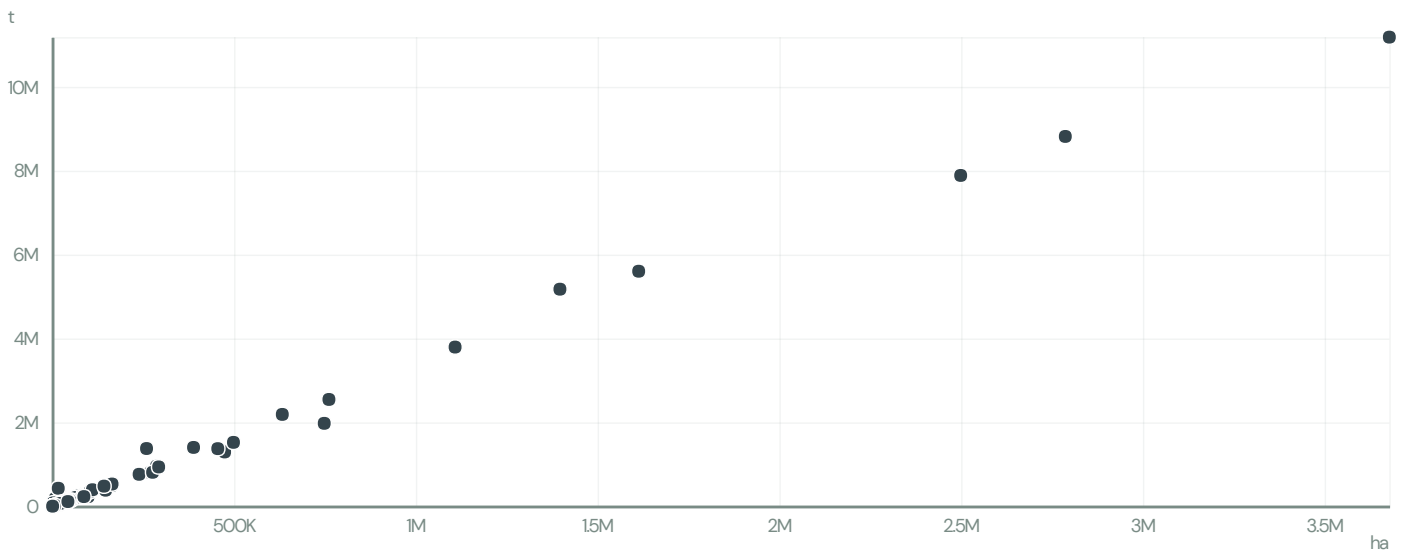

SBA-PECAS ACABADAS DE ALUMINIOEM RECUPERACAO JUDICIAL

ACTIVITY	COMMODITY	COUNTRY	YEAR
Exporter group	Soy	Brazil	2015

SBA-PECAS ACABADAS DE ALUMINIOEM RECUPERACAO JUDICIAL was the 184th largest exporter of soy from BRAZIL in 2015, accounting for 3 thousand tons. This is a 20% increase vs the previous year. As an exporter, SBA-PECAS ACABADAS DE ALUMINIOEM RECUPERACAO JUDICIAL sources from 1 municipalities, or 0% of the soy production municipalities.

Comparing companies exporting SOY from Brazil in 2015