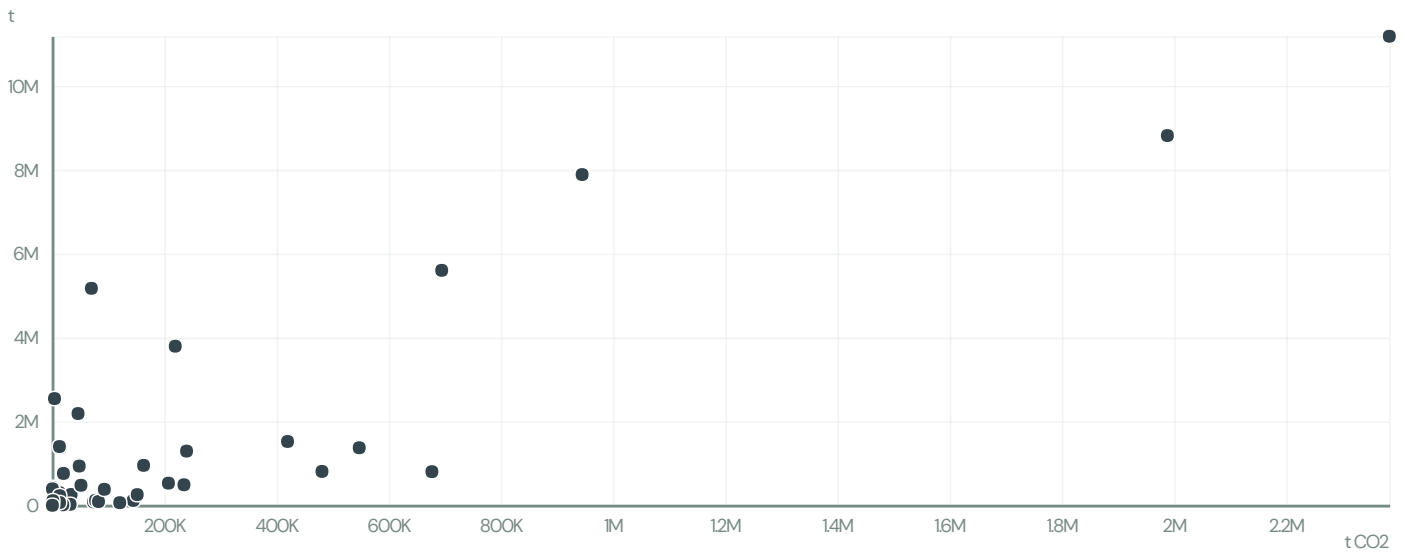

Trase is a partnership between

In close collaboration with many others.

[Click for more information about our partners and funders..](#)

Home

Resources

About

Contact us

Supply Chains

Data Tools

Profiles

Logistics Maps

Downloads

Finance

Explore

Search

Watchlists

Methodology

FAQs

Insights

Yearbook

Collections

Publications

Sign up for our Newsletter

This website uses cookies to provide you with an improved user experience. By continuing to browse this site, you consent to the use of cookies and similar technologies. Please visit our [privacy policy](#) for further details.

I understand