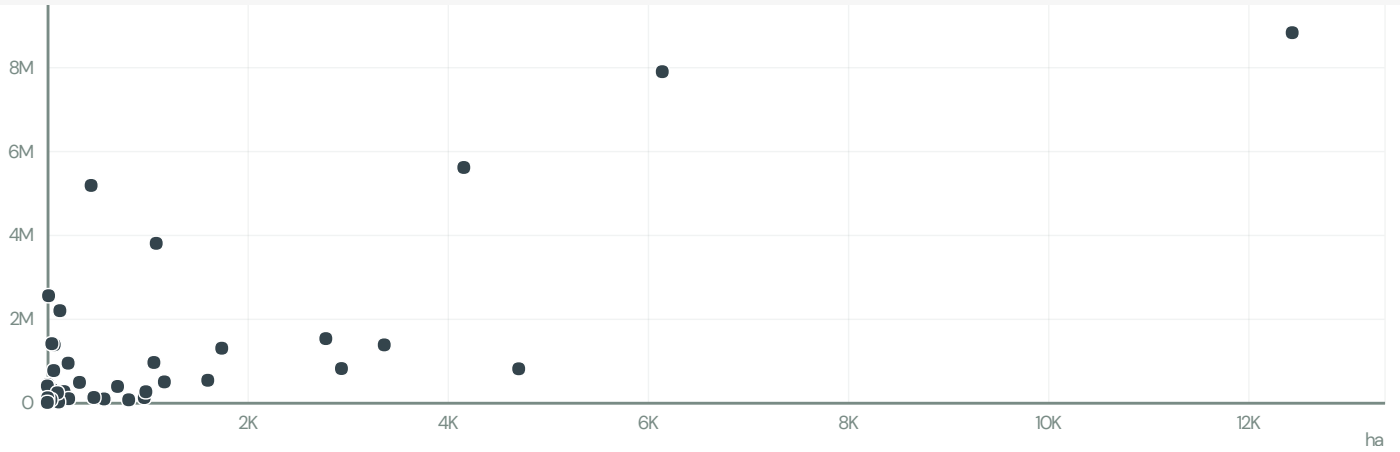

Trase is a partnership between

In close collaboration with many others.

[Click for more information about our partners and funders..](#)

Home

Resources

About

Contact us

Supply Chains

Data Tools

Profiles

Logistics Maps

Downloads

Finance

Explore

Search

Watchlists

Methodology

FAQs

Insights

Yearbook

Collections

Publications

Sign up for our Newsletter

This website uses cookies to provide you with an improved user experience. By continuing to browse this site, you consent to the use of cookies and similar technologies. Please visit our [privacy policy](#) for further details.

I understand