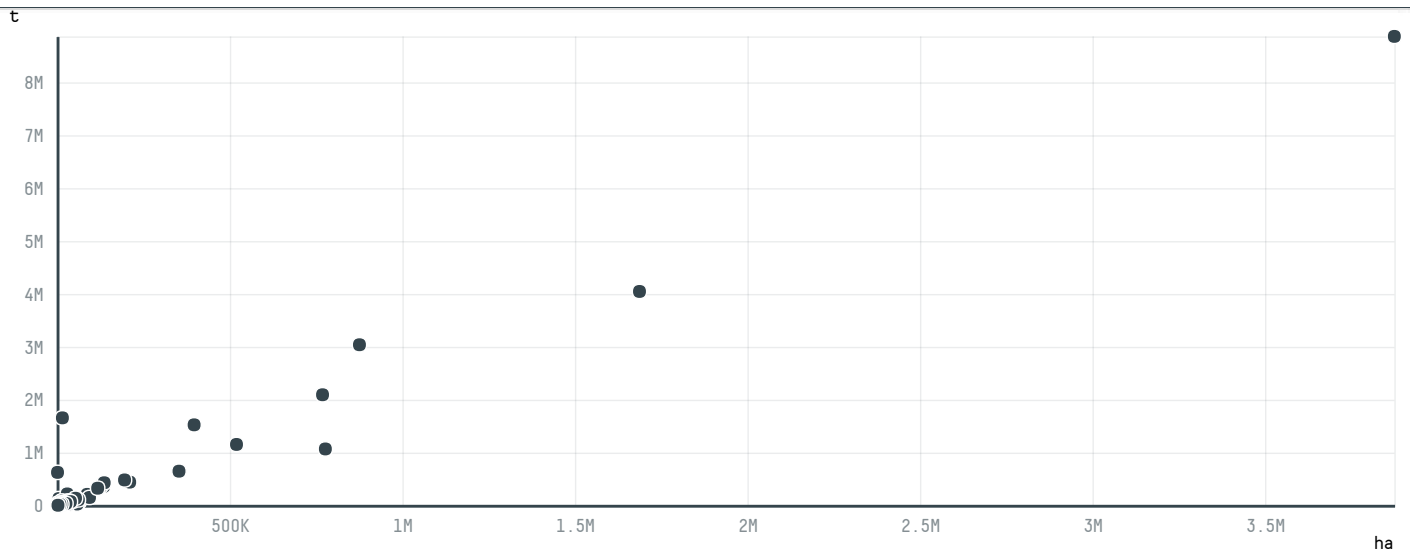

Trase is a partnership between

In collaboration with

and many other organizations and individuals.

Donors

[Terms of Use](#) · [Privacy policy](#) · [Cookie policy](#) · [Contact us](#)