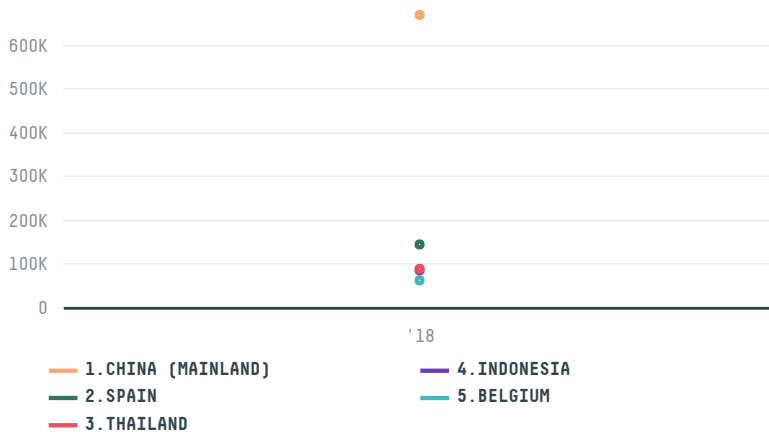

TOP DESTINATION COUNTRIES OF SOY EXPORTED BY VOTORANTIM METAIS ZINCO S.A.:

COMPARING COMPANIES EXPORTING SOY FROM BRAZIL IN 2018