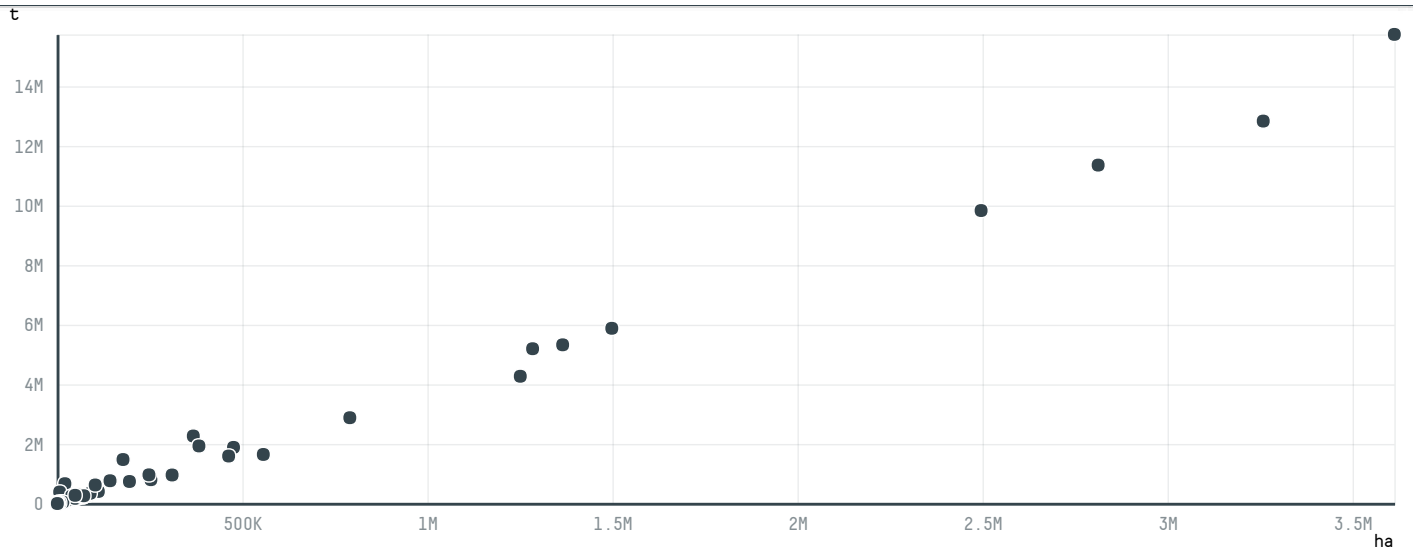

Trase is a partnership between

In collaboration with

Donors

The Global Environment Facility

This website uses cookies to provide you with an improved user experience. By continuing to browse this site, you consent to the use of cookies and similar technologies. Please visit our [privacy policy](#) for further details.

I AGREE