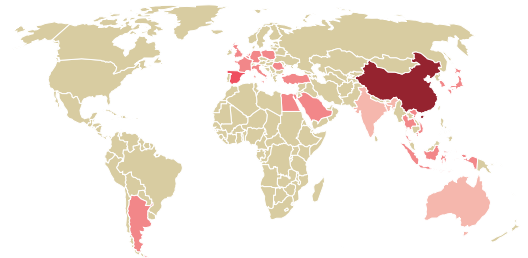

trase

VOTORANTIM METAIS ZINCO S.A.

ACTIVITY: **Exporter group** COMMODITY: **Soy** COUNTRY: **Brazil** YEAR: **2018**

VOTORANTIM METAIS ZINCO S.A. was the 16th largest exporter of soy from BRAZIL in 2018, accounting for 1.4 million tons. As an exporter, VOTORANTIM METAIS ZINCO S.A. sources from 1 municipalities, or 0% of the soy production municipalities. The main destination of the soy exported by VOTORANTIM METAIS ZINCO S.A. is CHINA (MAINLAND), accounting for 48% of the total.

TOP DESTINATION COUNTRIES OF SOY EXPORTED BY VOTORANTIM METAIS ZINCO S.A.:

COMPARING COMPANIES EXPORTING SOY FROM BRAZIL IN 2018

Trase is a partnership between

In collaboration with

Donors

 The Global Environment Facility