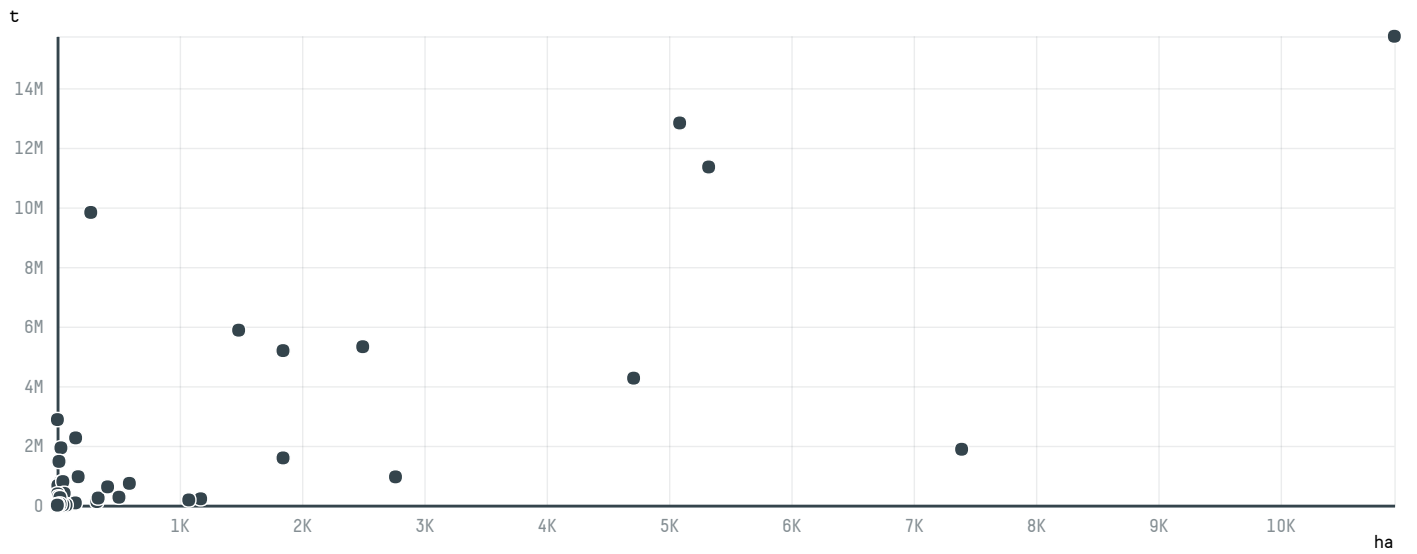

Trase is a partnership between

In collaboration with

Donors

The Global Environment Facility

This website uses cookies to provide you with an improved user experience. By continuing to browse this site, you consent to the use of cookies and similar technologies. Please visit our [privacy policy](#) for further details.

I AGREE