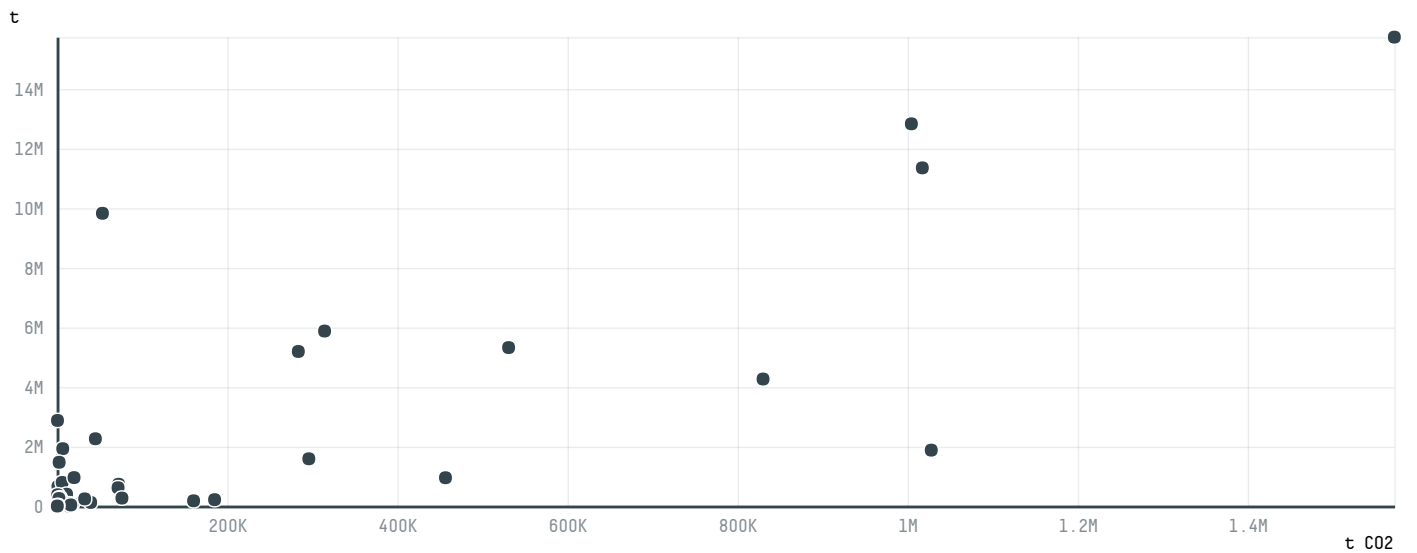

Trase is a partnership between

In collaboration with

Donors

The Global Environment Facility

This website uses cookies to provide you with an improved user experience. By continuing to browse this site, you consent to the use of cookies and similar technologies. Please visit our [privacy policy](#) for further details.

I AGREE