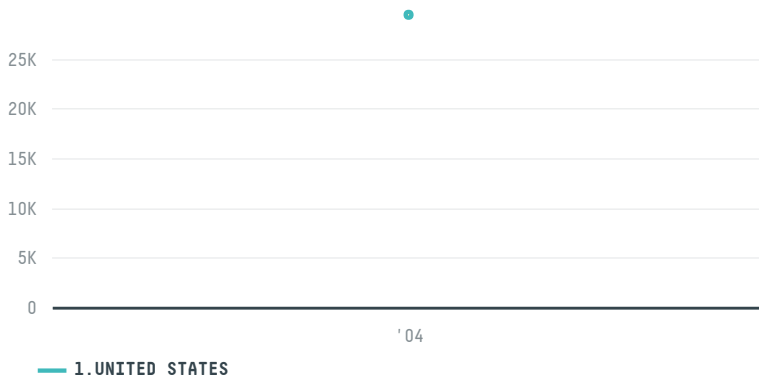

TOP DESTINATION COUNTRIES OF SOY EXPORTED BY COMPANHIA SUZANO DE PAPEL E CELULOSE:

COMPARING COMPANIES EXPORTING SOY FROM BRAZIL IN 2004