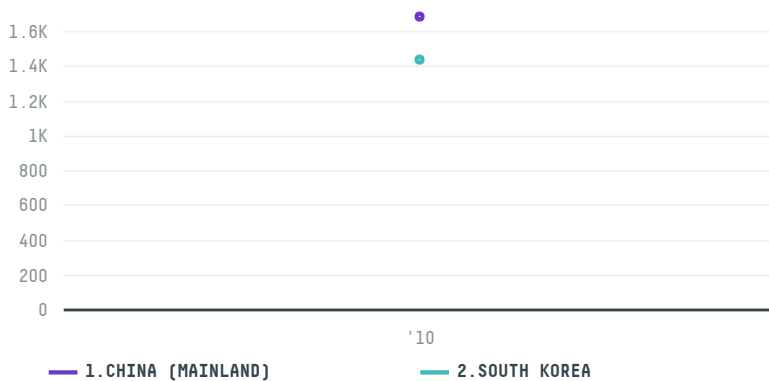

TOP DESTINATION COUNTRIES OF SOY EXPORTED BY SIDERURGICA FENIX: