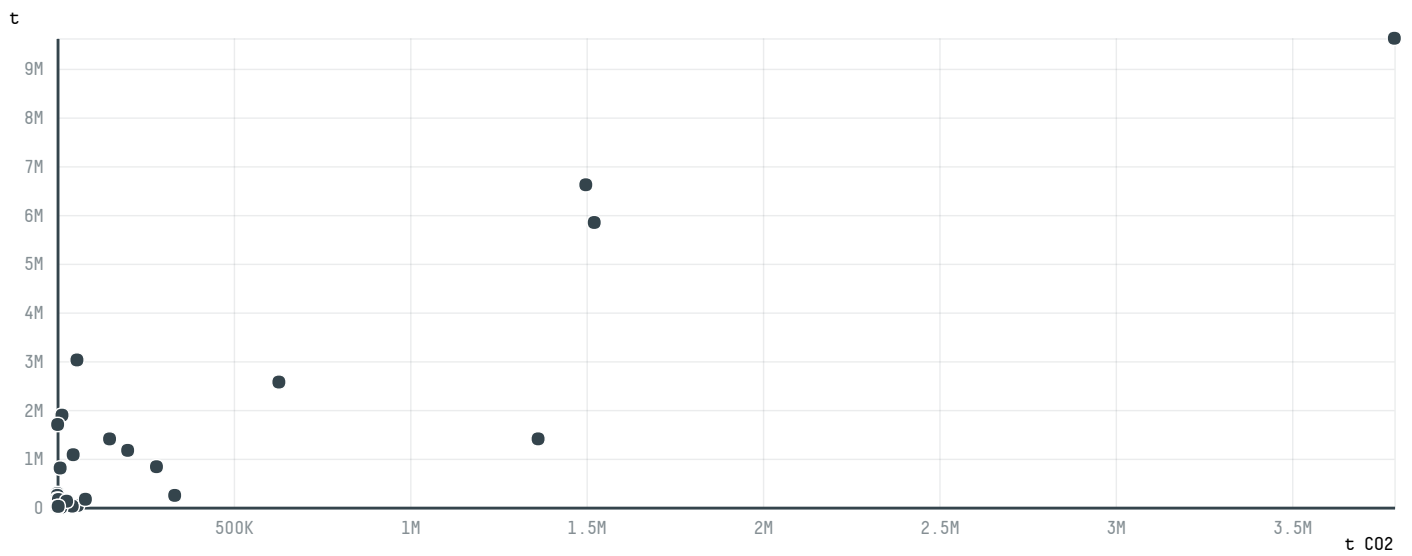

Trase is a partnership between

In collaboration with

and many other organizations and individuals.

Donors

[Terms of Use](#) · [Privacy policy](#) · [Cookie policy](#) · [Contact us](#)

This website uses cookies to provide you with an improved user experience. By continuing to browse this site, you consent to the use of cookies and similar technologies. Please visit our [privacy policy](#) for further details.

I AGREE