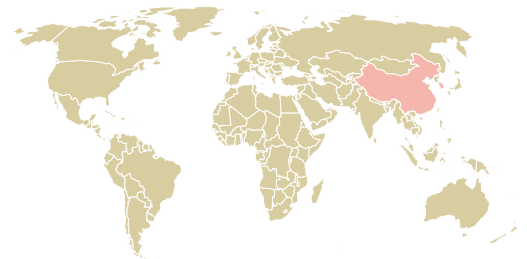

trase

SIDERURGICA FENIX

ACTIVITY: **Exporter group**
COMMODITY: **Soy**
COUNTRY: **Brazil**
YEAR: **2010**

SIDERURGICA FENIX was the 170th largest exporter of soy from BRAZIL in 2010, accounting for 3 thousand tons. As an exporter, SIDERURGICA FENIX sources from 1 municipalities, or 0% of the soy production municipalities. The main destination of the soy exported by SIDERURGICA FENIX is CHINA (MAINLAND), accounting for 54% of the total.

TOP DESTINATION COUNTRIES OF SOY EXPORTED BY SIDERURGICA FENIX:

COMPARING COMPANIES EXPORTING SOY FROM BRAZIL IN 2010

This website uses cookies to provide you with an improved user experience. By continuing to browse this site, you consent to the use of cookies and similar technologies. Please visit our [privacy policy](#) for further details.