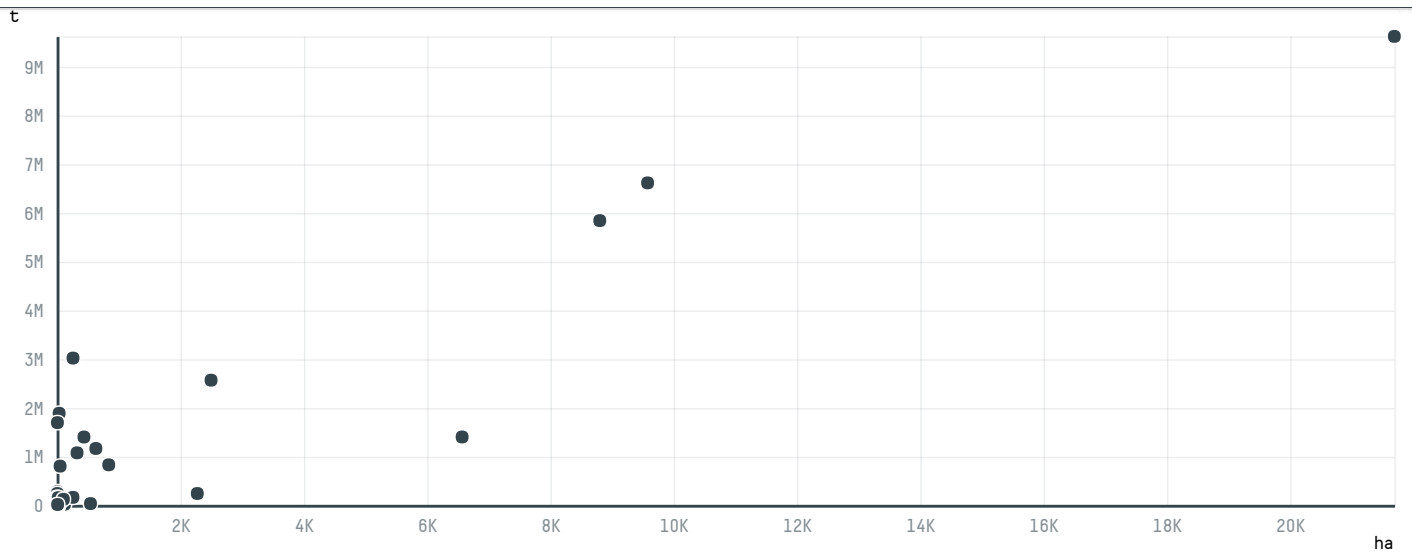

Trase is a partnership between

In collaboration with

and many other organizations and individuals.

Donors

[Terms of Use](#) · [Privacy policy](#) · [Cookie policy](#) · [Contact us](#)

This website uses cookies to provide you with an improved user experience. By continuing to browse this site, you consent to the use of cookies and similar technologies. Please visit our [privacy policy](#) for further details.

I AGREE