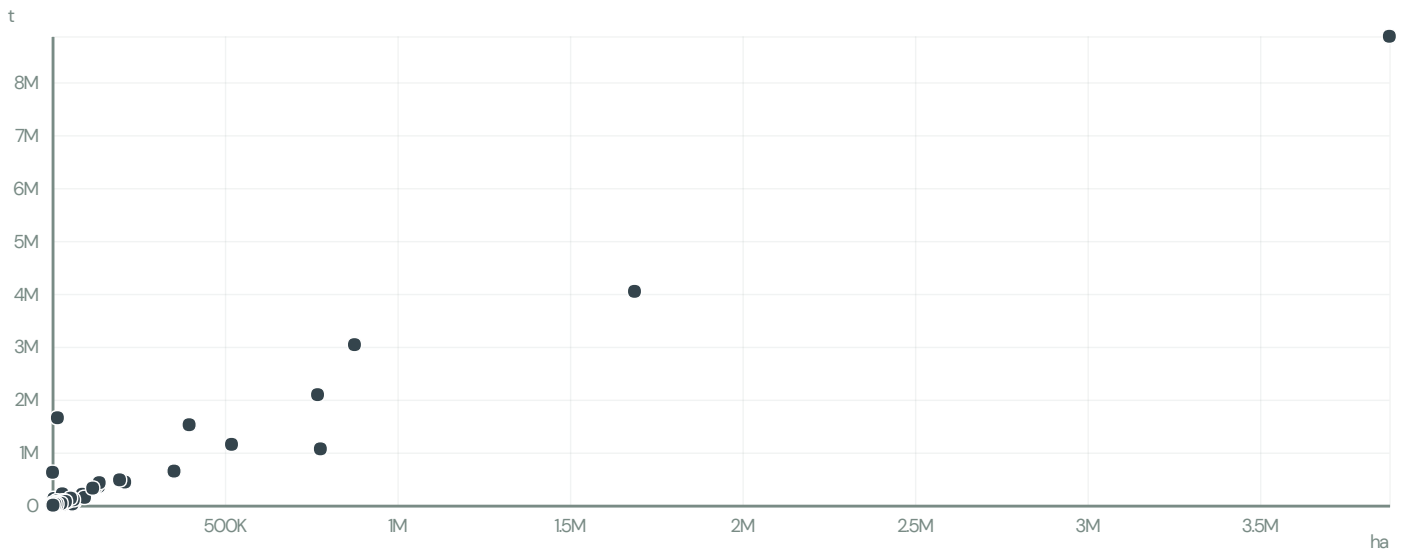

RECOURO INDUSTRIA DE COURO RECONSTITUIDO LTDA

ACTIVITY	COMMODITY	COUNTRY	YEAR
Exporter group	Soy	Brazil	2004

RECOURO INDUSTRIA DE COURO RECONSTITUIDO LTDA was the 196th largest exporter of soy from BRAZIL in 2004, accounting for 1 thousand tons. As an exporter, RECOURO INDUSTRIA DE COURO RECONSTITUIDO LTDA sources from 1 municipalities, or 0% of the soy production municipalities.

Comparing companies exporting SOY from Brazil in 2004