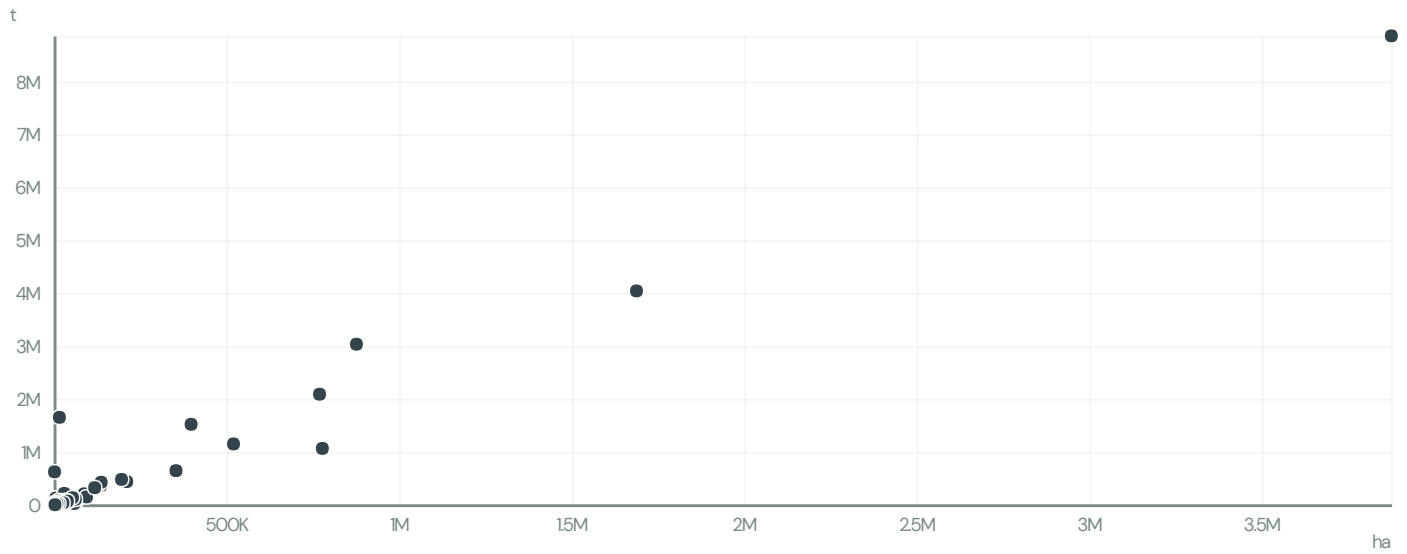

INPLAC INDUSTRIA DE PLASTICOS S A

ACTIVITY	COMMODITY	COUNTRY	YEAR
Exporter group	Soy	Brazil	2004

INPLAC INDUSTRIA DE PLASTICOS S A was the 162nd largest exporter of soy from BRAZIL in 2004, accounting for 5 thousand tons. As an exporter, INPLAC INDUSTRIA DE PLASTICOS S A sources from 1 municipalities, or 0% of the soy production municipalities.

Comparing companies exporting SOY from Brazil in 2004