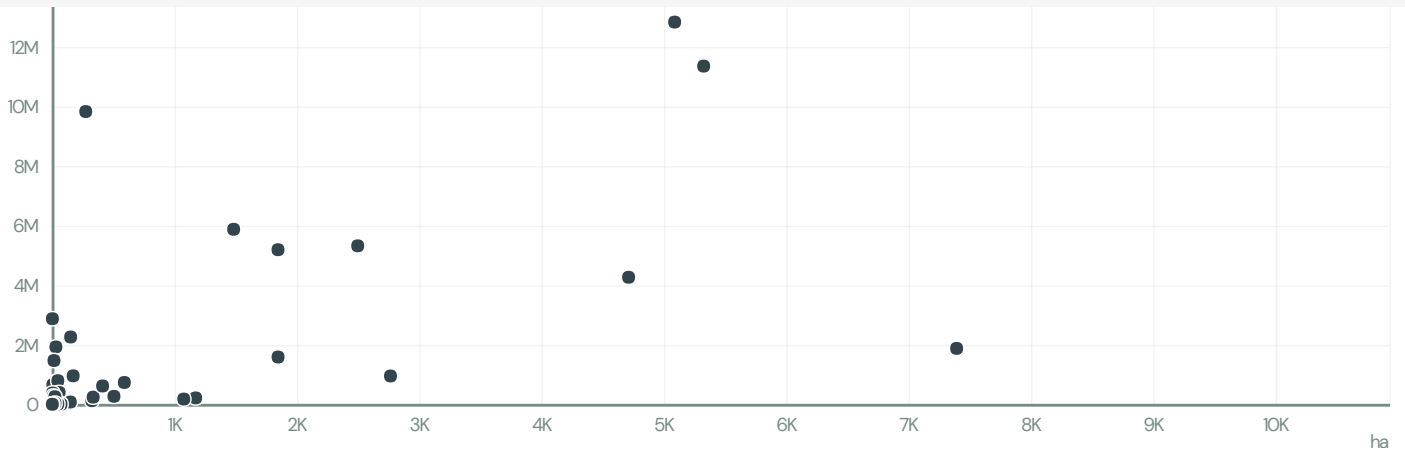

Trase is a partnership between

In close collaboration with many others.

[Click for more information about our partners and funders..](#)

Home

Resources

About

Contact us

Supply Chains

Data Tools

Profiles

Logistics Maps

Downloads

Finance

Explore

Search

Watchlists

Methodology

FAQs

Insights

Yearbook

Collections

Publications

Sign up for our Newsletter

This website uses cookies to provide you with an improved user experience. By continuing to browse this site, you consent to the use of cookies and similar technologies. Please visit our [privacy policy](#) for further details.

I understand