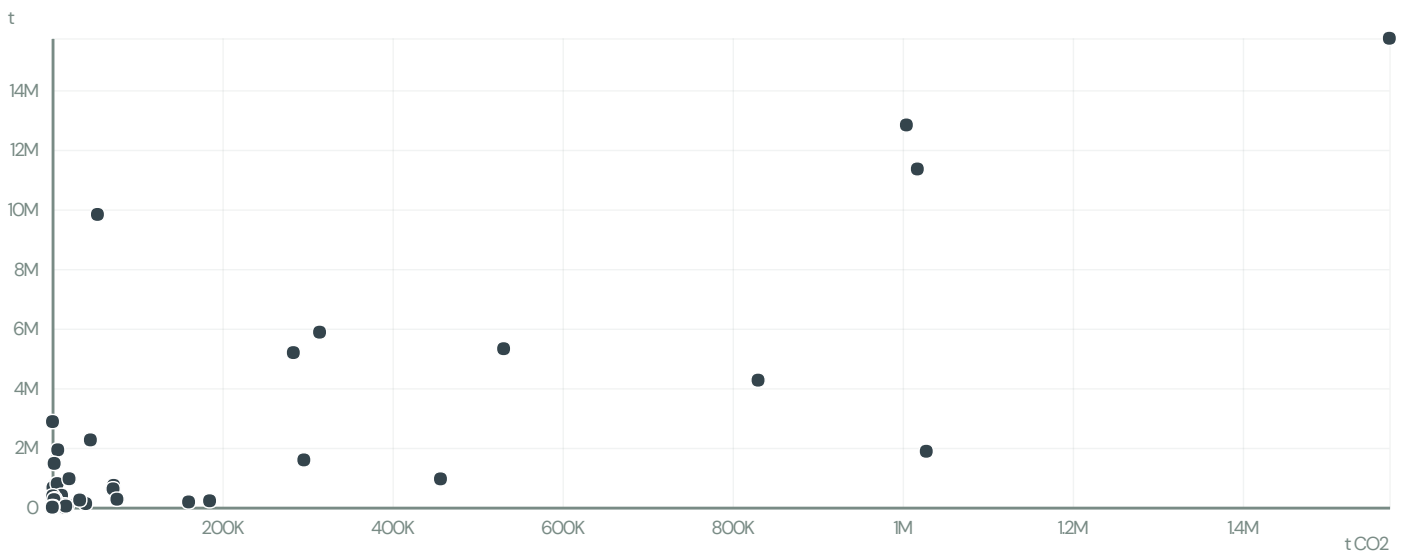

Trase is a partnership between

In close collaboration with many others.

[Click for more information about our partners and funders..](#)

Home

Resources

About

Contact us

Supply Chains

Data Tools

Profiles

Logistics Maps

Downloads

Finance

Explore

Search

Watchlists

Methodology

FAQs

Insights

Yearbook

Collections

Publications

Sign up for our Newsletter

This website uses cookies to provide you with an improved user experience. By continuing to browse this site, you consent to the use of cookies and similar technologies. Please visit our [privacy policy](#) for further details.

I understand