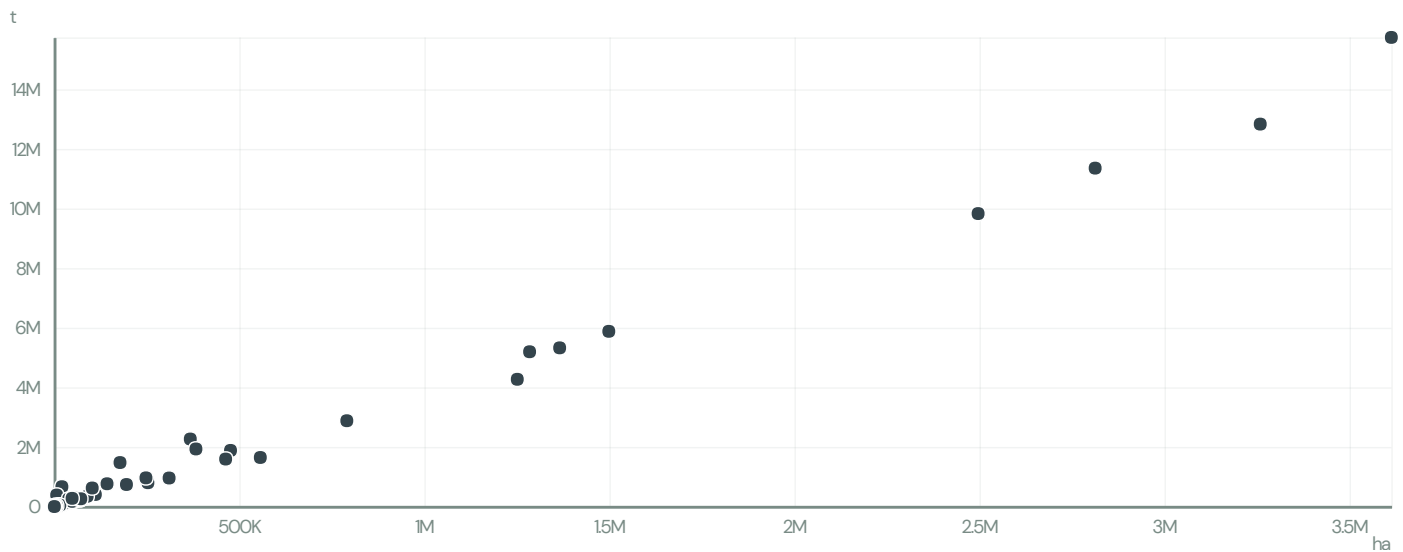

ERGOMAT INDUSTRIA E COMERCIO LTDA.

ACTIVITY	COMMODITY	COUNTRY	YEAR
Exporter group	Soy	Brazil	2018

ERGOMAT INDUSTRIA E COMERCIO LTDA. was the 140th largest exporter of soy from BRAZIL in 2018, accounting for 8 thousand tons. This is a 1003% increase vs the previous year. As an exporter, ERGOMAT INDUSTRIA E COMERCIO LTDA. sources from 1 municipalities, or 0% of the soy production municipalities.

Comparing companies exporting SOY from Brazil in 2018