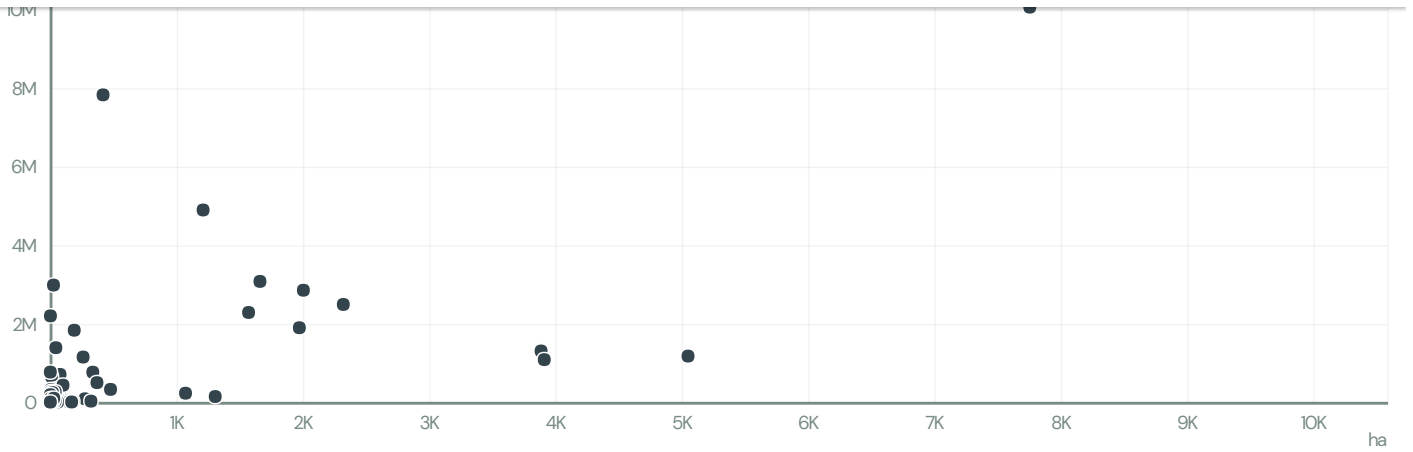

This website uses cookies to provide you with an improved user experience. By continuing to browse this site, you consent to the use of cookies and similar technologies. Please visit our [privacy policy](#) for further details.

I understand

Trase is a partnership between

In close collaboration with many others.

[Click for more information about our partners and funders..](#)

Home

Resources

About

Contact us

Supply Chains

Data Tools

Profiles

Logistics Maps

Downloads

Finance

Explore

Search

Watchlists

Methodology

FAQs

Insights

Yearbook

Collections

Publications

Sign up for our Newsletter

Enter your email...