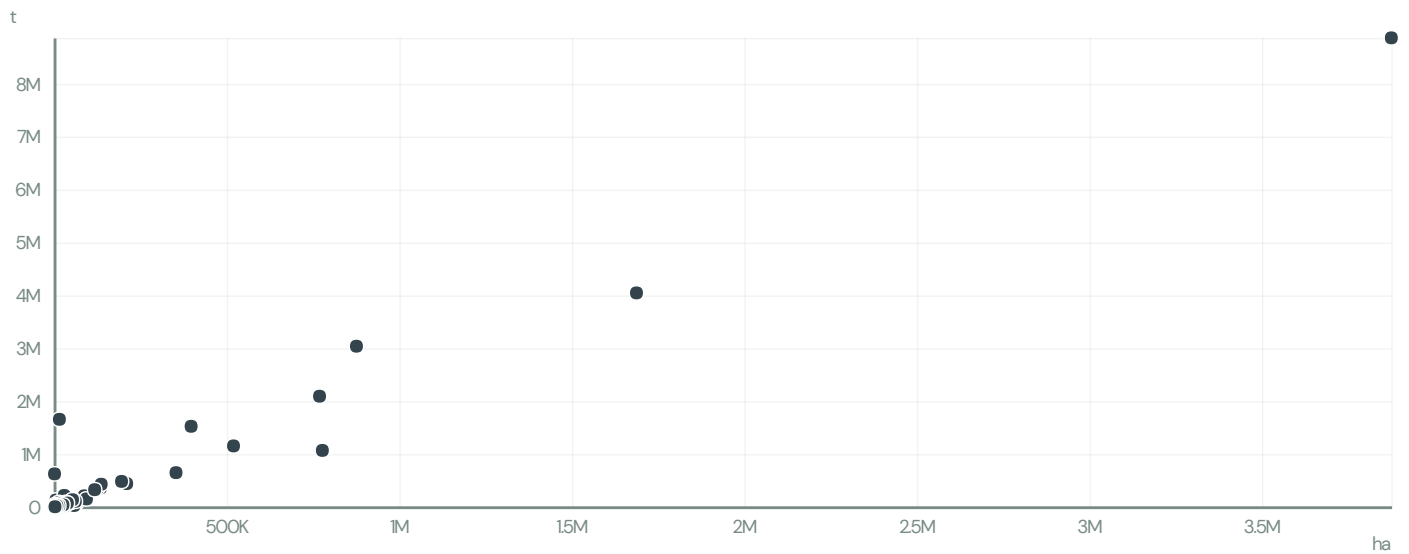

ACT EXPORTACAO LTDA

ACTIVITY	COMMODITY	COUNTRY	YEAR
Exporter group	Soy	Brazil	2004

ACT EXPORTACAO LTDA was the 158th largest exporter of soy from BRAZIL in 2004, accounting for 5 thousand tons. As an exporter, ACT EXPORTACAO LTDA sources from 1 municipalities, or 0% of the soy production municipalities.

Comparing companies exporting SOY from Brazil in 2004