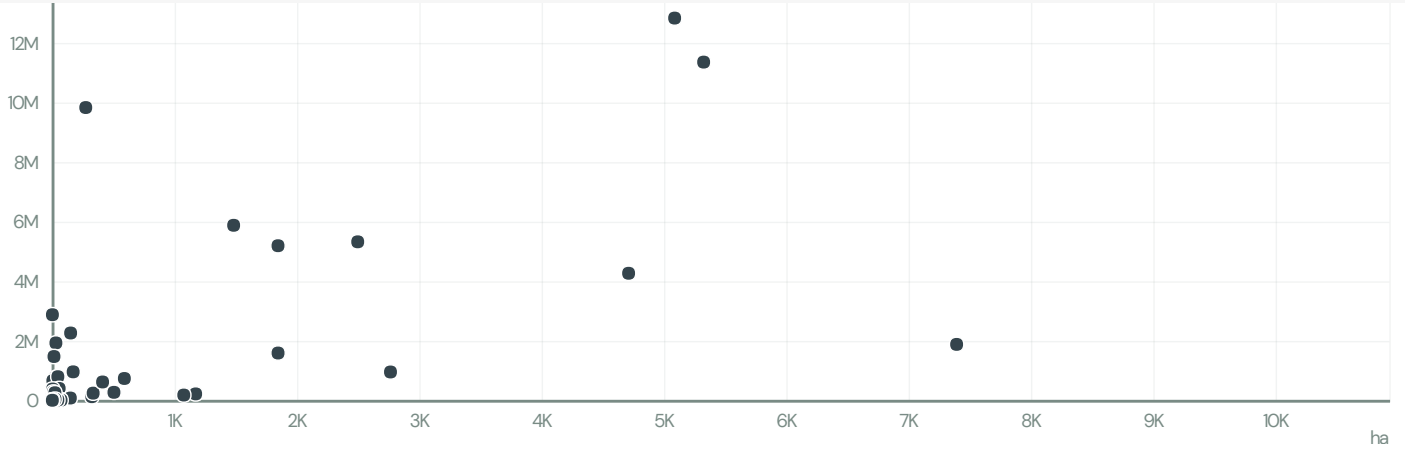

Trase is a partnership between

In close collaboration with many others.

[Click for more information about our partners and funders..](#)

Home

Resources

About

Contact us

Supply Chains

Data Tools

Profiles

Logistics Maps

Downloads

Finance

Explore

Search

Watchlists

Methodology

FAQs

Insights

Yearbook

Collections

Publications

Sign up for our Newsletter

Enter your email...