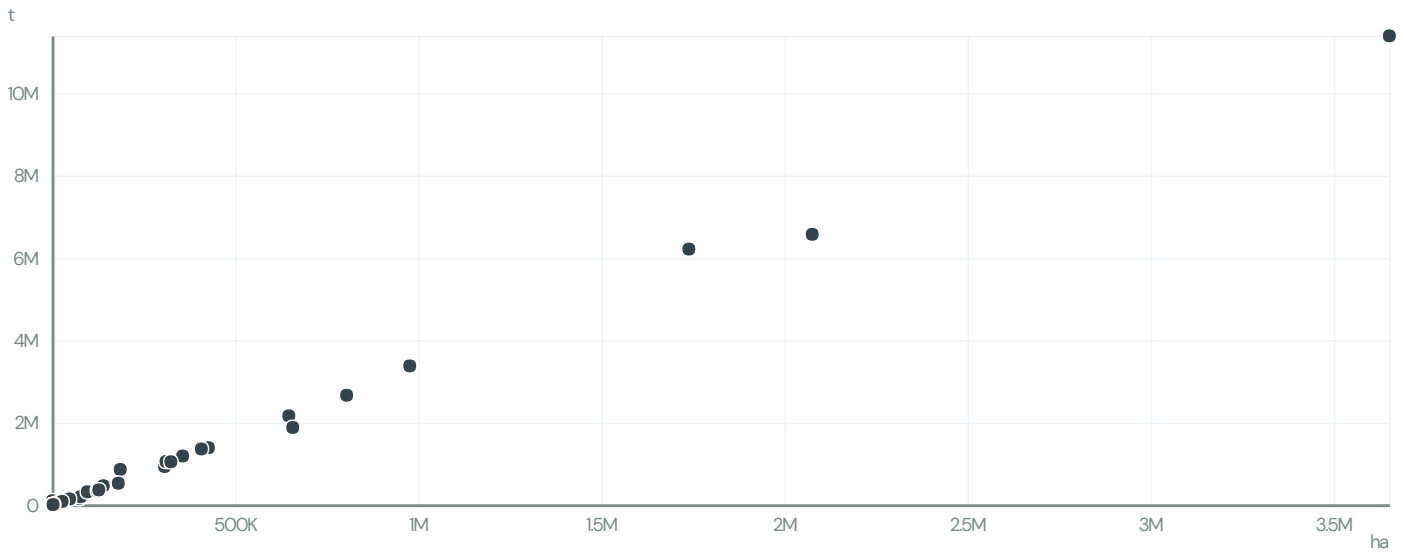

RECONEX TABACOS RECONSTITUIDOS

ACTIVITY: Exporter group
COMMODITY: Soy
COUNTRY: Brazil
YEAR: 2011

RECONEX TABACOS RECONSTITUIDOS was the 243rd largest exporter of soy from BRAZIL in 2011, accounting for 461 tons. As an exporter, RECONEX TABACOS RECONSTITUIDOS sources from 1 municipalities, or 0% of the soy production municipalities.

Comparing companies exporting SOY from Brazil in 2011