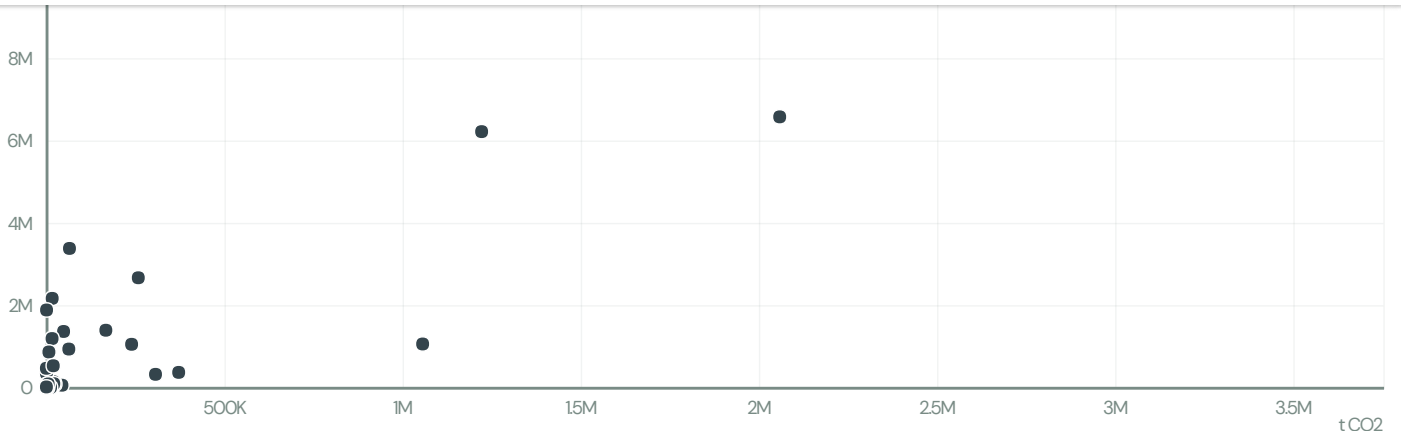

This website uses cookies to provide you with an improved user experience. By continuing to browse this site, you consent to the use of cookies and similar technologies. Please visit our [privacy policy](#) for further details.

I understand

Trase is a partnership between

In close collaboration with many others.

[Click for more information about our partners and funders.](#)

Home	Supply Chains	Finance	Insights
Resources	Data Tools	Explore	Yearbook
About	Profiles	Search	Collections
Contact us	Logistics Maps	Watchlists	Publications
	Downloads	Methodology	
		FAQs	

Sign up for our Newsletter

1. [twitter link](#) [linkedin link](#) [contact mail](#)

1. [Terms of use](#) • [Privacy policy](#) • [Cookie policy](#)

[Gordon and Betty Moore Foundation](#)

[Norway's International Climate and Forest Initiative (NICFI)](#)

[Good Growth partnership](#)

[Quadrature Climate Foundation partnership](#)