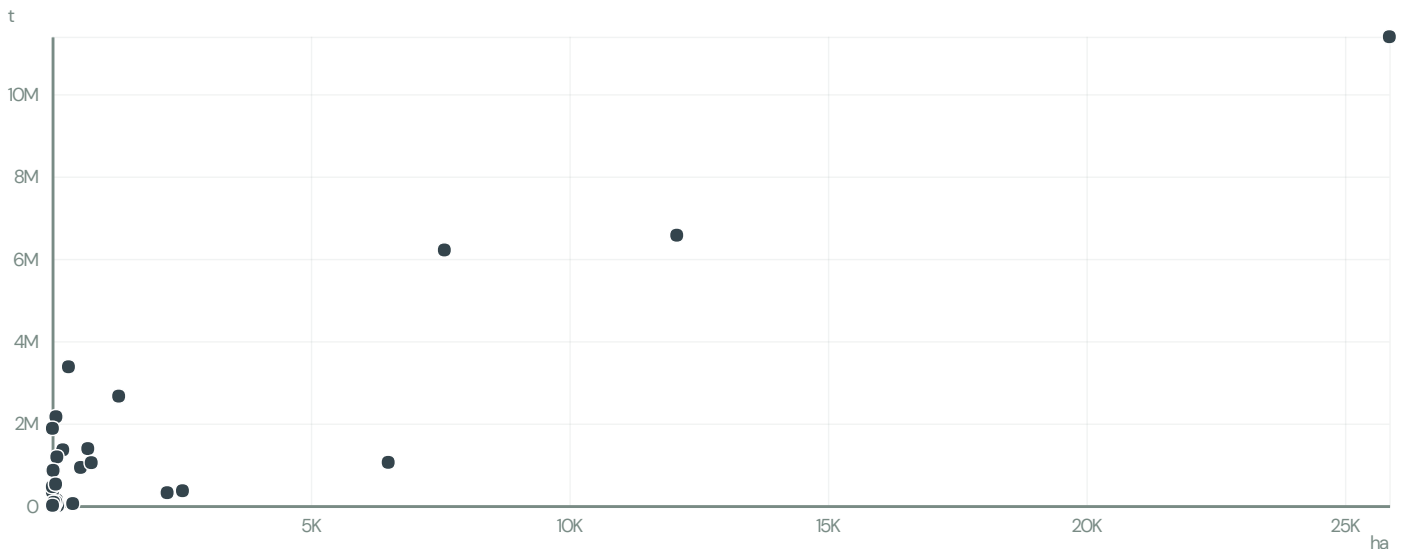

RECONEX TABACOS RECONSTITUIDOS

ACTIVITY: Exporter group
COMMODITY: Soy
COUNTRY: Brazil
YEAR: 2011

RECONEX TABACOS RECONSTITUIDOS was the 243rd largest exporter of soy from BRAZIL in 2011, accounting for 461 tons. As an exporter, RECONEX TABACOS RECONSTITUIDOS sources from 1 municipalities, or 0% of the soy production municipalities.

Comparing companies exporting SOY from Brazil in 2011