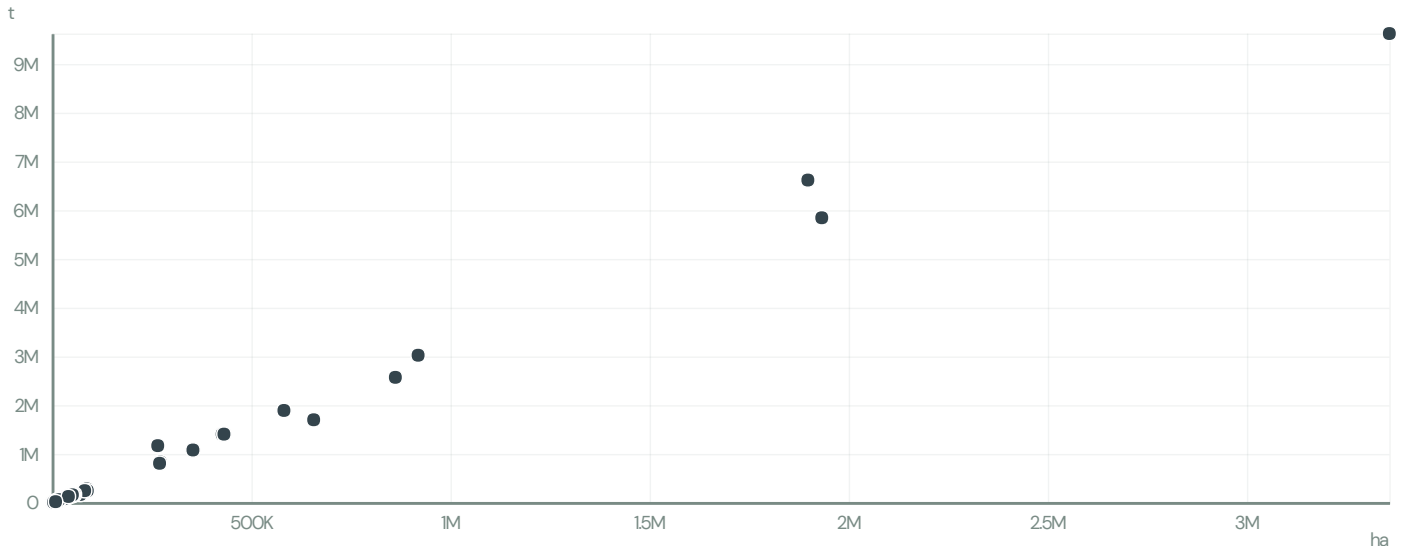

BOTICA COMERCIAL FARMACEUTICA

ACTIVITY	COMMODITY	COUNTRY	YEAR
Exporter group	Soy	Brazil	2010

BOTICA COMERCIAL FARMACEUTICA was the 156th largest exporter of soy from BRAZIL in 2010, accounting for 5 thousand tons. This is a 36% decrease vs the previous year. As an exporter, BOTICA COMERCIAL FARMACEUTICA sources from 1 municipalities, or 0% of the soy production municipalities.

Comparing companies exporting SOY from Brazil in 2010