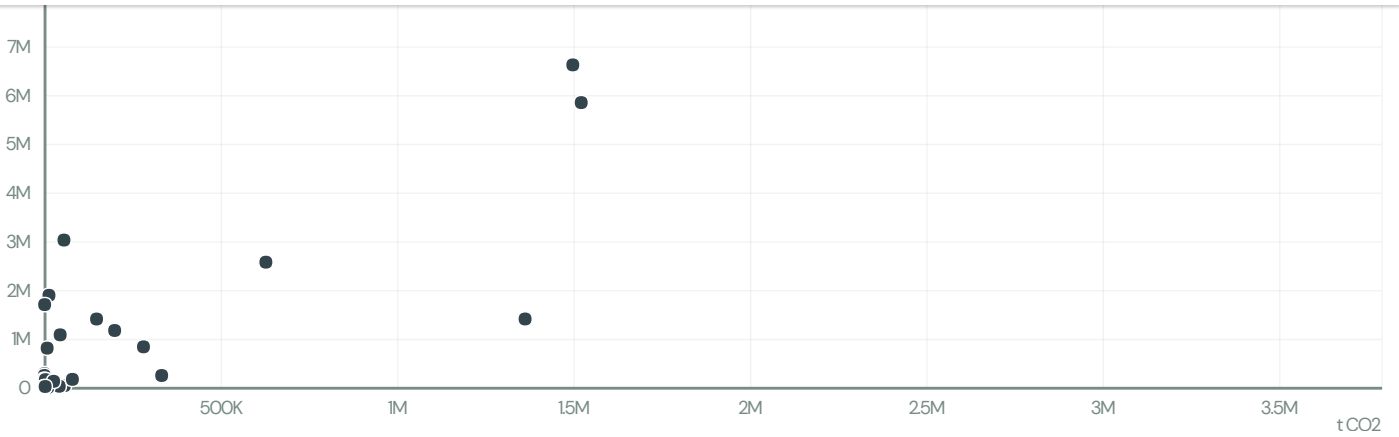

This website uses cookies to provide you with an improved user experience. By continuing to browse this site, you consent to the use of cookies and similar technologies. Please visit our [privacy policy](#) for further details.

I understand

Trase is a partnership between

In close collaboration with many others.

[Click for more information about our partners and funders.](#)

Home	Supply Chains	Finance	Insights
Resources	Data Tools	Explore	Yearbook
About	Profiles	Search	Collections
Contact us	Logistics Maps	Watchlists	Publications
	Downloads	Methodology	
		FAQs	

Sign up for our Newsletter

[twitter link](#) [linkedin link](#) [contact mail](#)

[Terms of use](#) • [Privacy policy](#) • [Cookie policy](#)

Gordon and Betty Moore Foundation

Norway's International Climate and Forest Initiative (NICFI)

Good Growth partnership

Quadrature Climate Foundation partnership