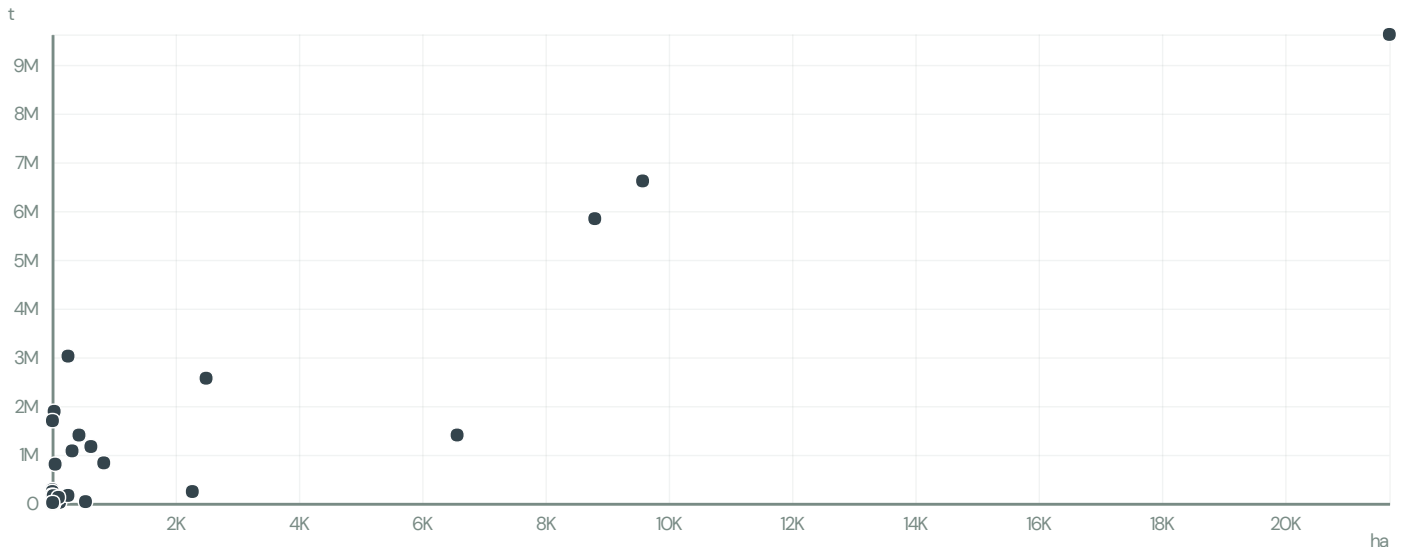

BOTICA COMERCIAL FARMACEUTICA

ACTIVITY	COMMODITY	COUNTRY	YEAR
Exporter group	Soy	Brazil	2010

BOTICA COMERCIAL FARMACEUTICA was the 156th largest exporter of soy from BRAZIL in 2010, accounting for 5 thousand tons. This is a 36% decrease vs the previous year. As an exporter, BOTICA COMERCIAL FARMACEUTICA sources from 1 municipalities, or 0% of the soy production municipalities.

Comparing companies exporting SOY from Brazil in 2010