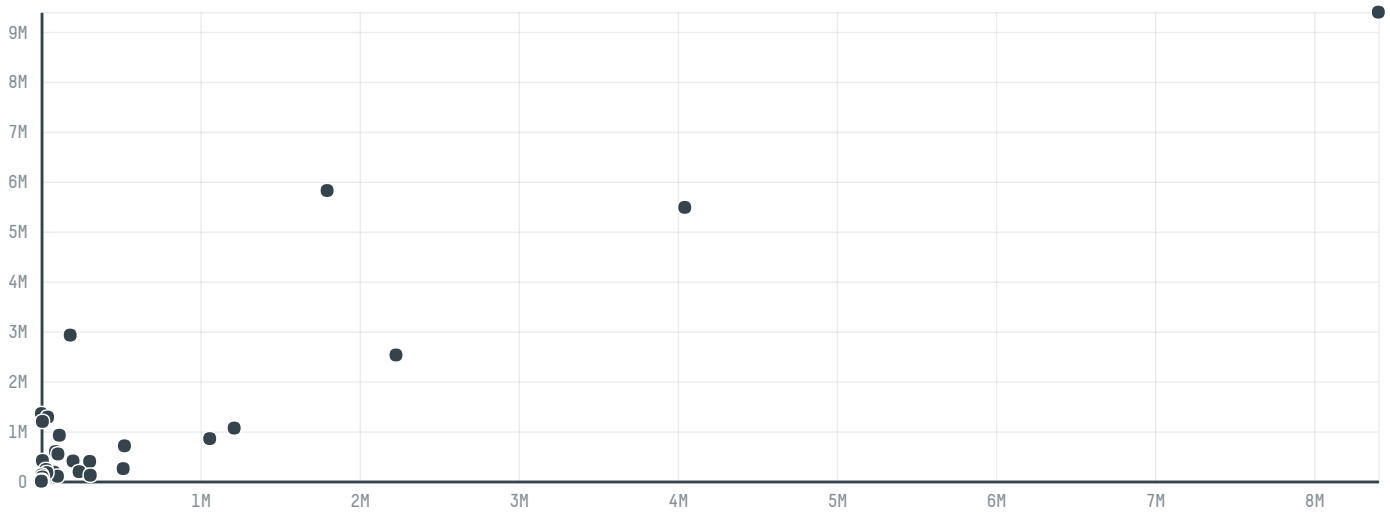

Trase is a partnership between

In collaboration with

Donors

This website uses cookies to provide you with an improved user experience. By continuing to browse this site, you consent to the use of cookies and similar technologies. Please visit our [privacy policy](#) for further details.

I AGREE