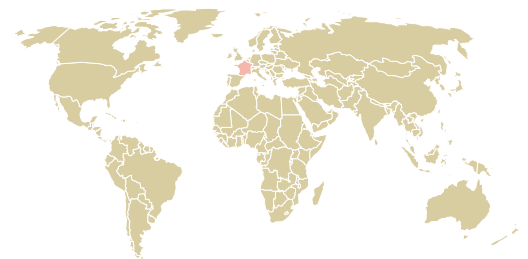

# trase

## Expo services international

ACTIVITY      COMMODITY      COUNTRY      YEAR  
**Importer**      **Soy**      **Brazil**      **2008**

Expo services international was the 153rd largest importer of soy from BRAZIL in 2008, accounting for 0 tons. As an importer, Expo services international sources from 1 municipalities, or 0% of the soy production municipalities. The main destination of the soy imported by Expo services international is France, accounting for 100% of the total.

### TOP DESTINATION COUNTRIES OF SOY IMPORTED BY EXPO SERVICES INTERNATIONAL: