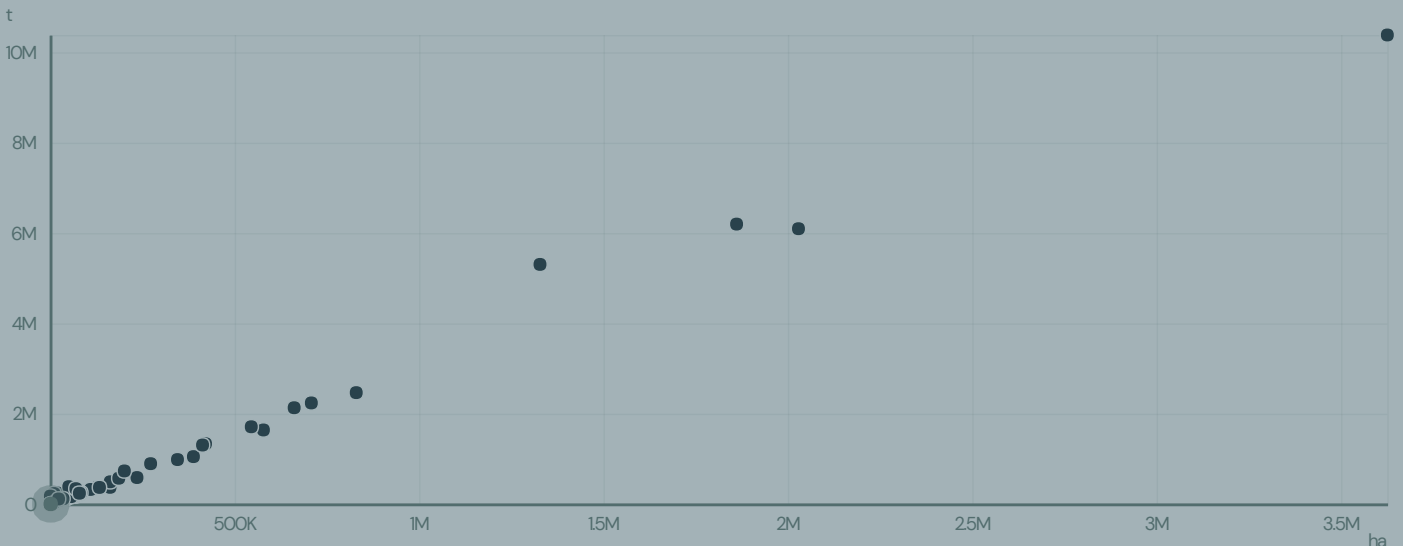

Recent updates to "Deforestation Exposure"

On 10 November 2022, the term 'deforestation risk' was replaced with 'deforestation exposure' as a measure of the exposure of supply chain actors to deforestation from commodity production based on sourcing patterns.

Improvements in how commodity deforestation exposure is calculated were made on 7 December 2022. Numbers accessed before that date will differ from those accessed after.

For more information, see [Commodity deforestation exposure and carbon emissions assessment](#).

I UNDERSTAND

Comparing companies exporting SOY from Brazil in 2013