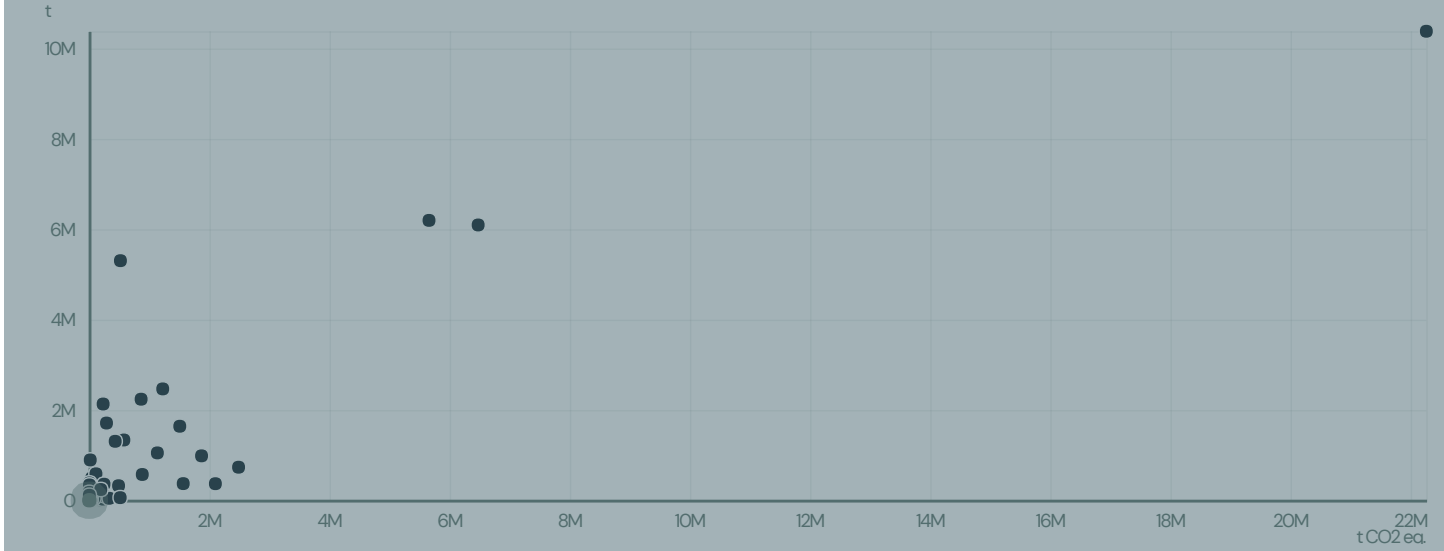

This website uses cookies to provide you with an improved user experience. By continuing to browse this site, you consent to the use of cookies and similar technologies. Please visit our [privacy policy](#) for further details.

I understand

Trase is a partnership between