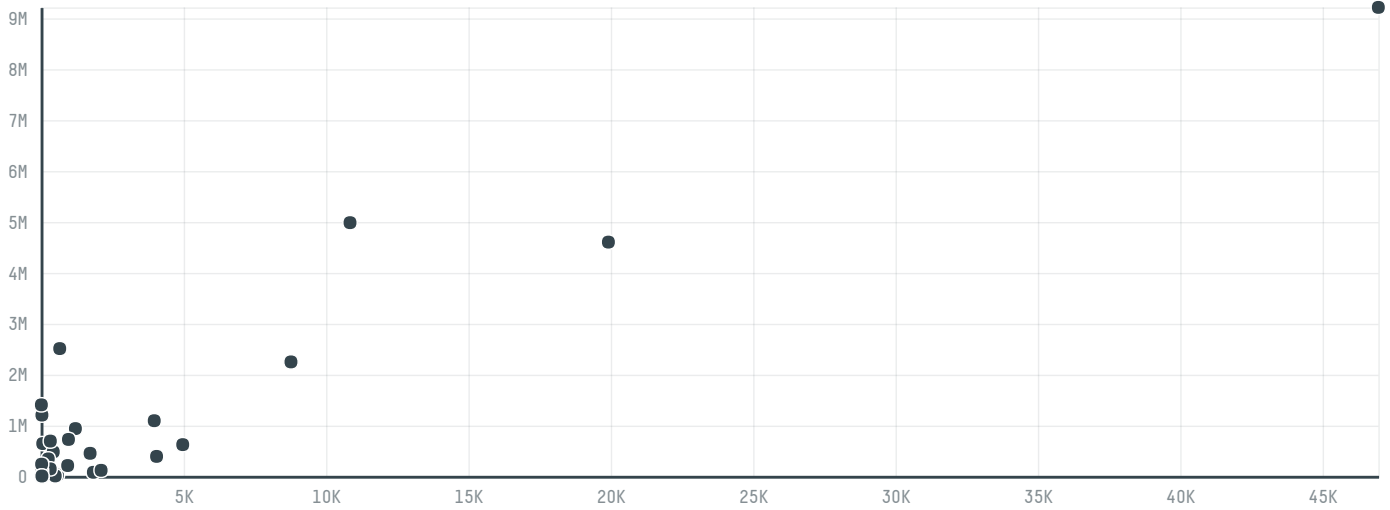

trase

Carbonos do brasil

ACTIVITY: **Exporter** COMMODITY: **Soy** COUNTRY: **Brazil** YEAR: **2008**

Carbonos do brasil was the 293rd largest exporter of soy from BRAZIL in 2008, accounting for 190 tons. As an exporter, Carbonos do brasil sources from 1 municipalities, or 0% of the soy production municipalities. The main destination of the soy exported by Carbonos do brasil is Netherlands, accounting for 100% of the total.

TOP DESTINATION COUNTRIES OF SOY EXPORTED BY CARBONOS DO BRASIL:

COMPARING COMPANIES EXPORTING SOY FROM BRAZIL IN 2008

Trase is a partnership between

In collaboration with

and many other organizations and individuals.