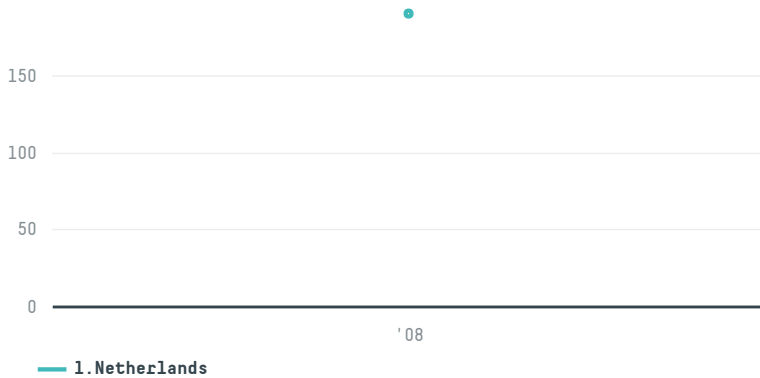

TOP DESTINATION COUNTRIES OF SOY EXPORTED BY CARBONOS DO BRASIL: