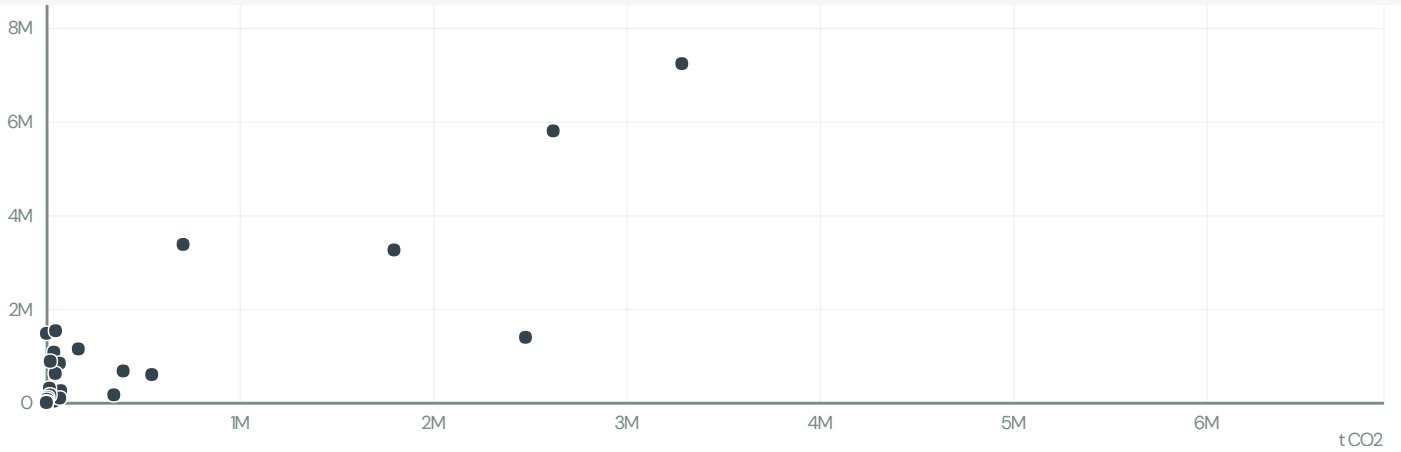

Trase is a partnership between

In close collaboration with many others.

[Click for more information about our partners and funders.](#)

1. **Home**
   - **Supply Chains**
   - **Finance**
   - **Insights**
2. Resources
   - Data Tools
   - Explore
   - Yearbook
   - About
   - Profiles
   - Search
   - Collections
   - Contact us
   - Logistics Maps
   - Watchlists
   - Publications
   - Downloads
   - Methodology
   - FAQs

Sign up for our Newsletter

- [twitter link](#)
- [linkedin link](#)
- [contact mail](#)

- [Terms of use](#)
- [Privacy policy](#)
- [Cookie policy](#)