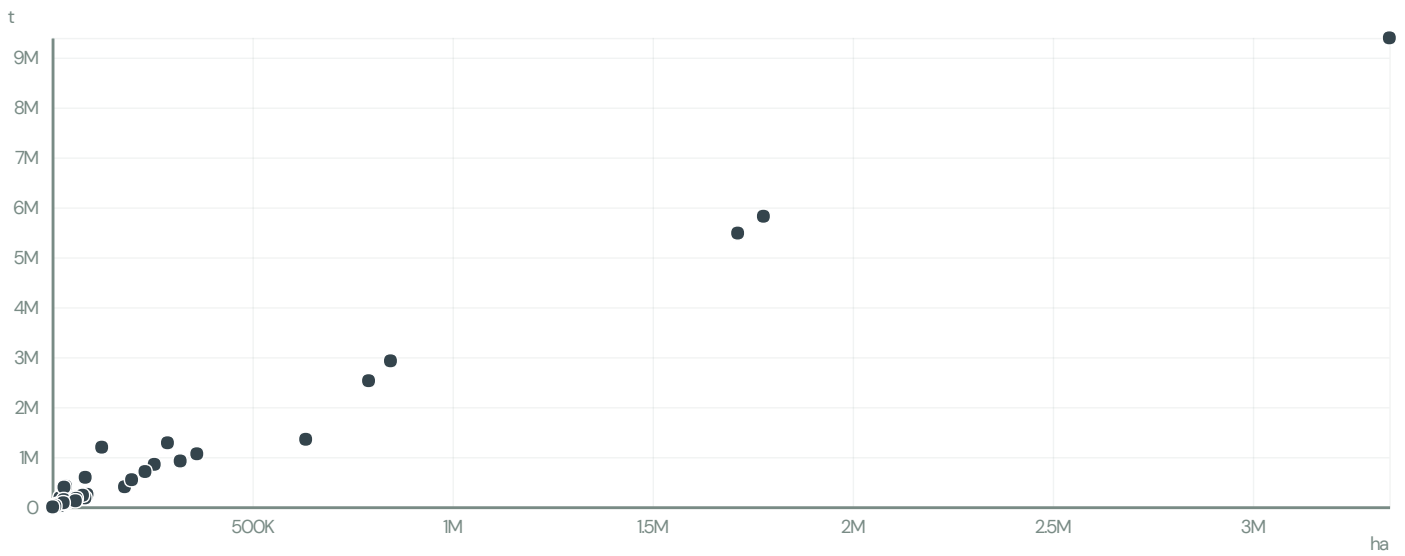

RAMON O S QUINTANA

ACTIVITY: Importer
COMMODITY: Soy
COUNTRY: Brazil
YEAR: 2008

RAMON O S QUINTANA was the 149th largest importer of soy from BRAZIL in 2008, accounting for 0 tons. As an importer, RAMON O S QUINTANA sources from 1 municipalities, or 0% of the soy production municipalities.

Comparing companies importing SOY from Brazil in 2008