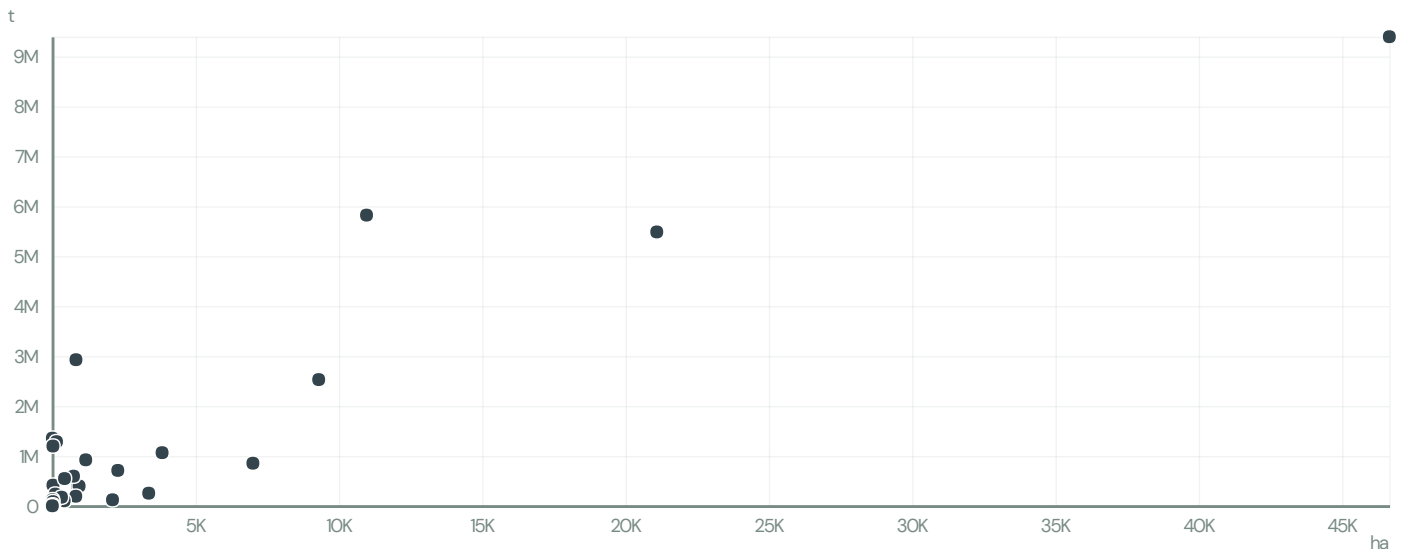

RAMON O S QUINTANA

ACTIVITY: Importer
COMMODITY: Soy
COUNTRY: Brazil
YEAR: 2008

RAMON O S QUINTANA was the 149th largest importer of soy from BRAZIL in 2008, accounting for 0 tons. As an importer, RAMON O S QUINTANA sources from 1 municipalities, or 0% of the soy production municipalities.

Comparing companies importing SOY from Brazil in 2008