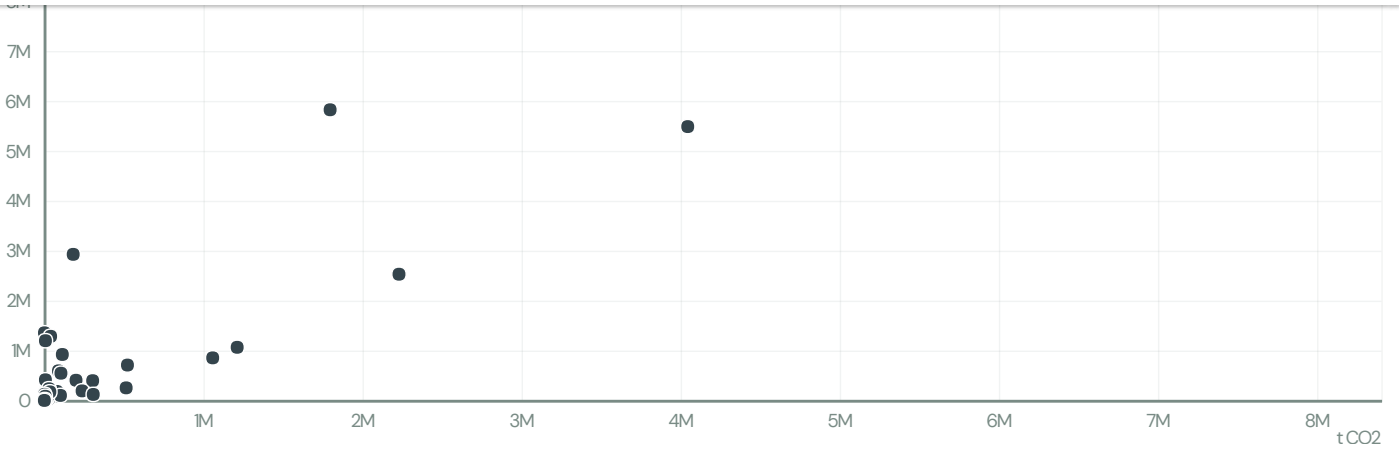

Trase is a partnership between

In close collaboration with many others.

[Click for more information about our partners and funders.](#)

Home	Supply Chains	Finance	Insights
Resources	Data Tools	Explore	Yearbook
About	Profiles	Search	Collections
Contact us	Logistics Maps	Watchlists	Publications
	Downloads	Methodology	
		FAQs	

Sign up for our Newsletter

[twitter link](#) [linkedin link](#) [contact mail](#)

[Terms of use](#) • [Privacy policy](#) • [Cookie policy](#)

Gordon and Betty Moore Foundation

Norway's International Climate and Forest Initiative (NICFI)

Good Growth partnership

Quadrature Climate Foundation partnership