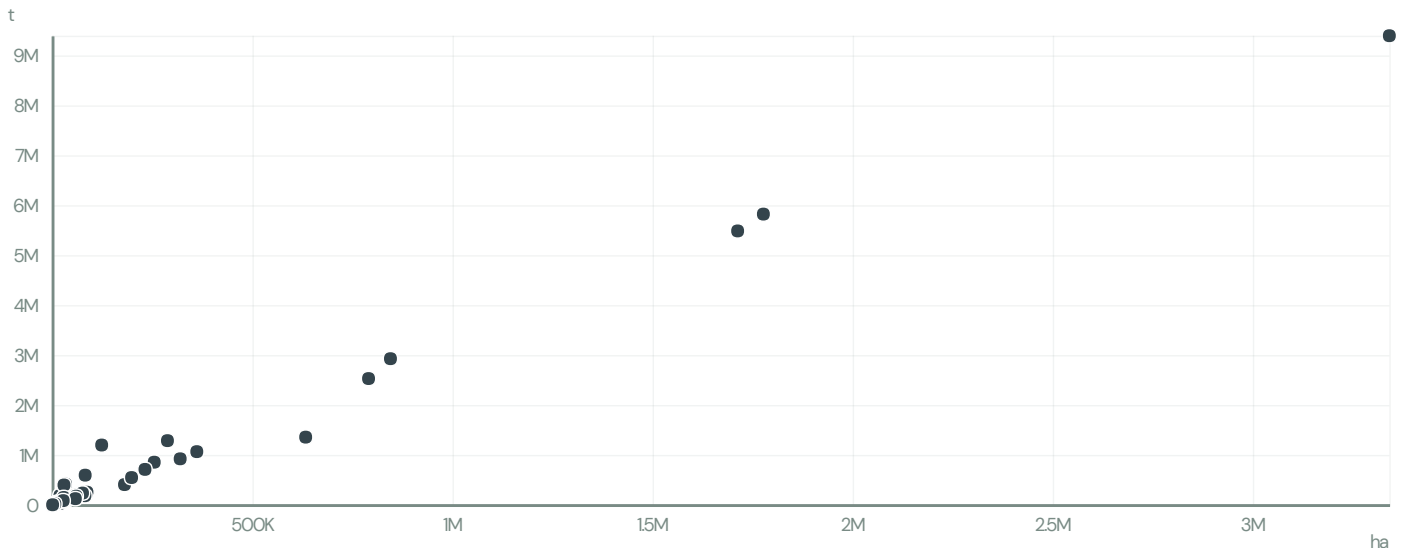

CHERUBINS GENERAL IMPORT EXPORT

ACTIVITY: Importer
COMMODITY: Soy
COUNTRY: Brazil
YEAR: 2008

CHERUBINS GENERAL IMPORT EXPORT was the 153rd largest importer of soy from BRAZIL in 2008, accounting for 0 tons. As an importer, CHERUBINS GENERAL IMPORT EXPORT sources from 1 municipalities, or 0% of the soy production municipalities.

Comparing companies importing SOY from Brazil in 2008