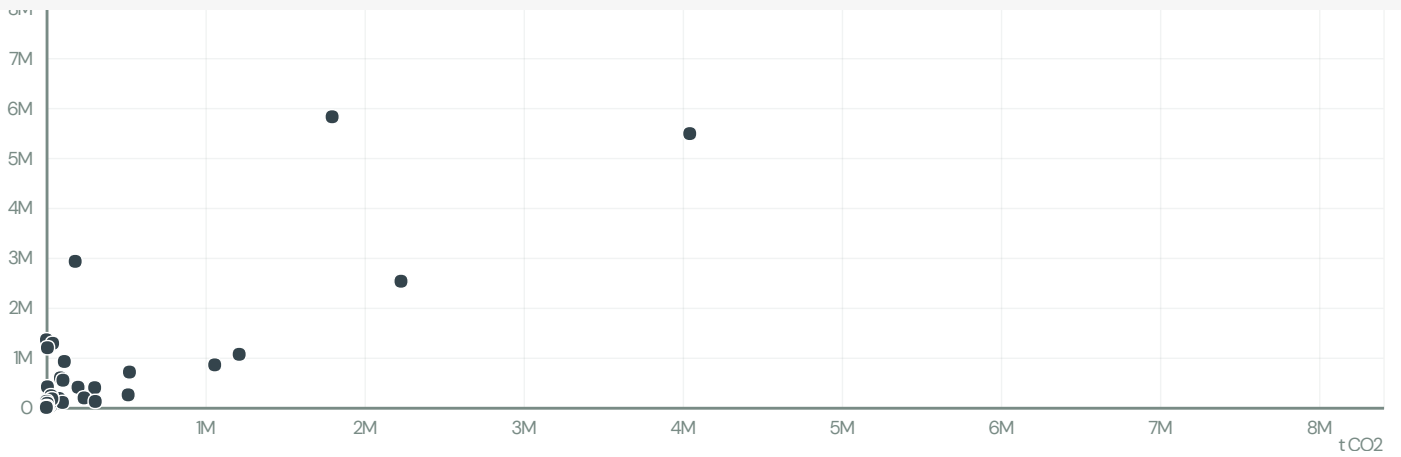

Trase is a partnership between

In close collaboration with many others.

[Click for more information about our partners and funders.](#)

Home	Supply Chains	Finance	Insights
Resources	Data Tools	Explore	Yearbook
About	Profiles	Search	Collections
Contact us	Logistics Maps	Watchlists	Publications
	Downloads	Methodology	
		FAQs	

Sign up for our Newsletter

1. twitter link
   linkedin link
   contact mail

[Terms of use](#)
[Privacy policy](#)
[Cookie policy](#)

This website uses cookies to provide you with an improved user experience. By continuing to browse this site, you consent to the use of cookies and similar technologies. Please visit our [privacy policy](#) for further details.

I understand