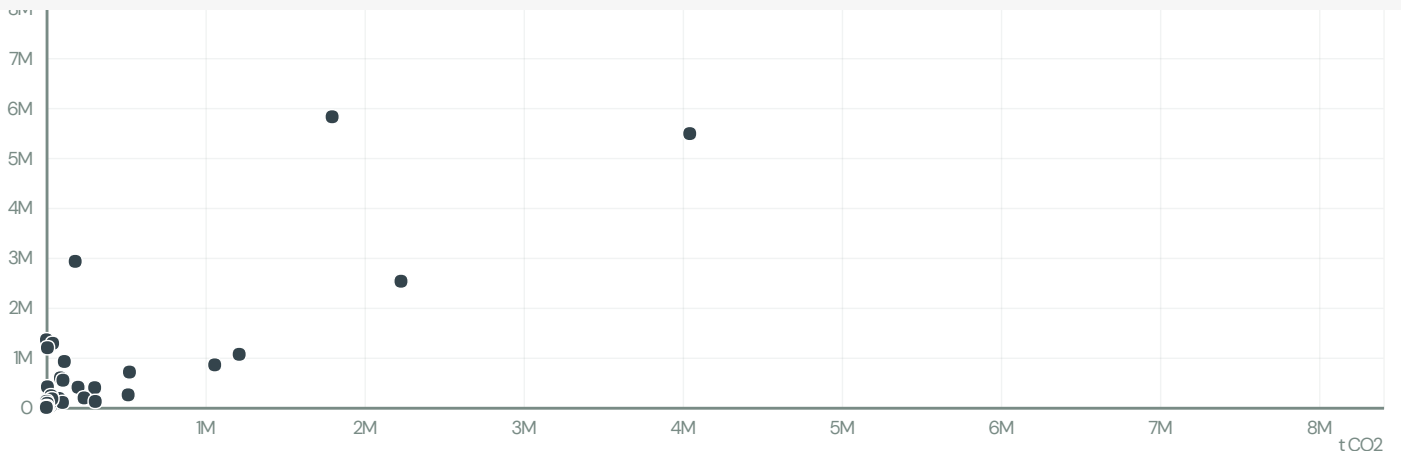

Trase is a partnership between

In close collaboration with many others.

[Click for more information about our partners and funders.](#)

Home	Supply Chains	Finance	Insights
Resources	Data Tools	Explore	Yearbook
About	Profiles	Search	Collections
Contact us	Logistics Maps	Watchlists	Publications
	Downloads	Methodology	
		FAQs	

Sign up for our Newsletter

- [twitter link](#)
- [linkedin link](#)
- [contact mail](#)

[Terms of use](#) • [Privacy policy](#) • [Cookie policy](#)