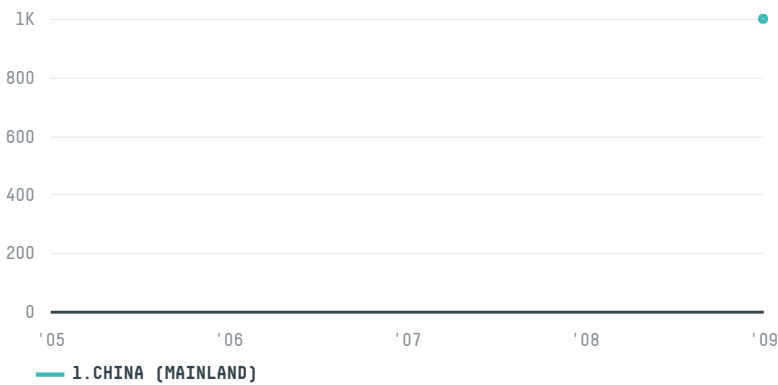

trase

JOSE EDUARDO DE MACEDO SOARES JUNIOR

ACTIVITY COMMODITY COUNTRY YEAR
Exporter **Soy** **Brazil** **2009**

JOSE EDUARDO DE MACEDO SOARES JUNIOR was the 180th largest exporter of soy from BRAZIL in 2009, accounting for 1 thousand tons. As an exporter, JOSE EDUARDO DE MACEDO SOARES JUNIOR sources from 1 municipalities, or 0% of the soy production municipalities. The main destination of the soy exported by JOSE EDUARDO DE MACEDO SOARES JUNIOR is CHINA (MAINLAND), accounting for 100% of the total.

TOP DESTINATION COUNTRIES OF SOY EXPORTED BY JOSE EDUARDO DE MACEDO SOARES JUNIOR:

BIOME	SOY DEFORESTATION RISK
CERRADO	1.4ha
Total	1.4

MUNICIPALITY	SOY DEFORESTATION RISK
LUCAS DO RIO VERDE	1.4ha
Total	1.4