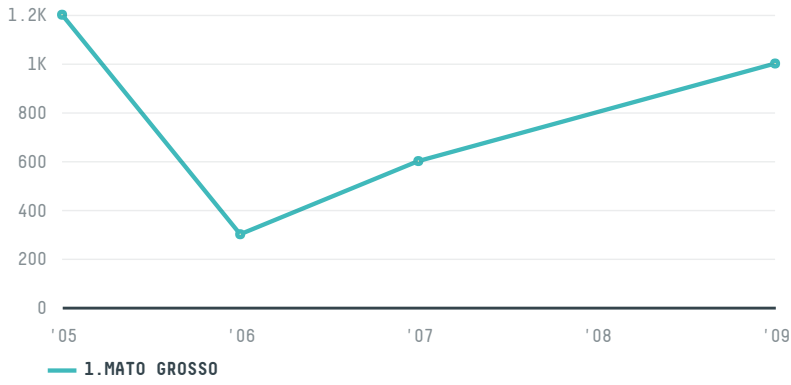

trase

JOSE EDUARDO DE MACEDO SOARES JUNIOR

ACTIVITY COMMODITY COUNTRY YEAR
Exporter **Soy** **Brazil** **2009**

JOSE EDUARDO DE MACEDO SOARES JUNIOR was the 180th largest exporter of soy from BRAZIL in 2009, accounting for 1 thousand tons. As an exporter, JOSE EDUARDO DE MACEDO SOARES JUNIOR sources from 1 municipalities, or 0% of the soy production municipalities. The main destination of the soy exported by JOSE EDUARDO DE MACEDO SOARES JUNIOR is CHINA (MAINLAND), accounting for 100% of the total.

TOP DESTINATION COUNTRIES OF SOY EXPORTED BY JOSE EDUARDO DE MACEDO SOARES JUNIOR:

BIOME	SOY DEFORESTATION RISK
CERRADO	1.4ha
Total	1.4

MUNICIPALITY	SOY DEFORESTATION RISK
LUCAS DO RIO VERDE	1.4ha
Total	1.4