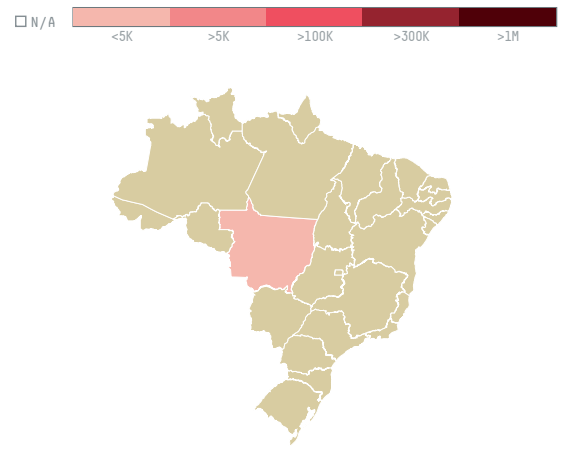

trase

JOSE EDUARDO DE MACEDO SOARES JUNIOR

ACTIVITY COMMODITY COUNTRY YEAR
Exporter **Soy** **Brazil** **2009**

JOSE EDUARDO DE MACEDO SOARES JUNIOR was the 180th largest exporter of soy from BRAZIL in 2009, accounting for 1 thousand tons. As an exporter, JOSE EDUARDO DE MACEDO SOARES JUNIOR sources from 1 municipalities, or 0% of the soy production municipalities. The main destination of the soy exported by JOSE EDUARDO DE MACEDO SOARES JUNIOR is CHINA (MAINLAND), accounting for 100% of the total.

TOP DESTINATION COUNTRIES OF SOY EXPORTED BY JOSE EDUARDO DE MACEDO SOARES JUNIOR:

BIOME	SOY DEFORESTATION RISK
CERRADO	1.4ha
Total	1.4

MUNICIPALITY	SOY DEFORESTATION RISK
LUCAS DO RIO VERDE	1.4ha
Total	1.4