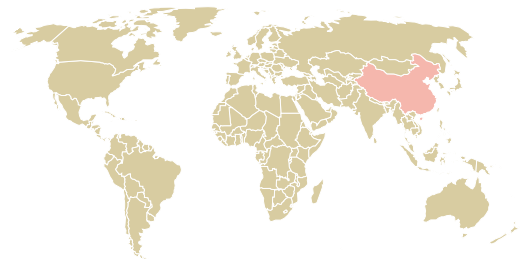

trase

JOSE EDUARDO DE MACEDO SOARES JUNIOR

ACTIVITY COMMODITY COUNTRY YEAR
Exporter **Soy** **Brazil** **2009**

JOSE EDUARDO DE MACEDO SOARES JUNIOR was the 180th largest exporter of soy from BRAZIL in 2009, accounting for 1 thousand tons. As an exporter, JOSE EDUARDO DE MACEDO SOARES JUNIOR sources from 1 municipalities, or 0% of the soy production municipalities. The main destination of the soy exported by JOSE EDUARDO DE MACEDO SOARES JUNIOR is CHINA (MAINLAND), accounting for 100% of the total.

TOP DESTINATION COUNTRIES OF SOY EXPORTED BY JOSE EDUARDO DE MACEDO SOARES JUNIOR:

BIOME	SOY DEFORESTATION RISK
CERRADO	1.4ha
Total	1.4

MUNICIPALITY	SOY DEFORESTATION RISK
LUCAS DO RIO VERDE	1.4ha
Total	1.4