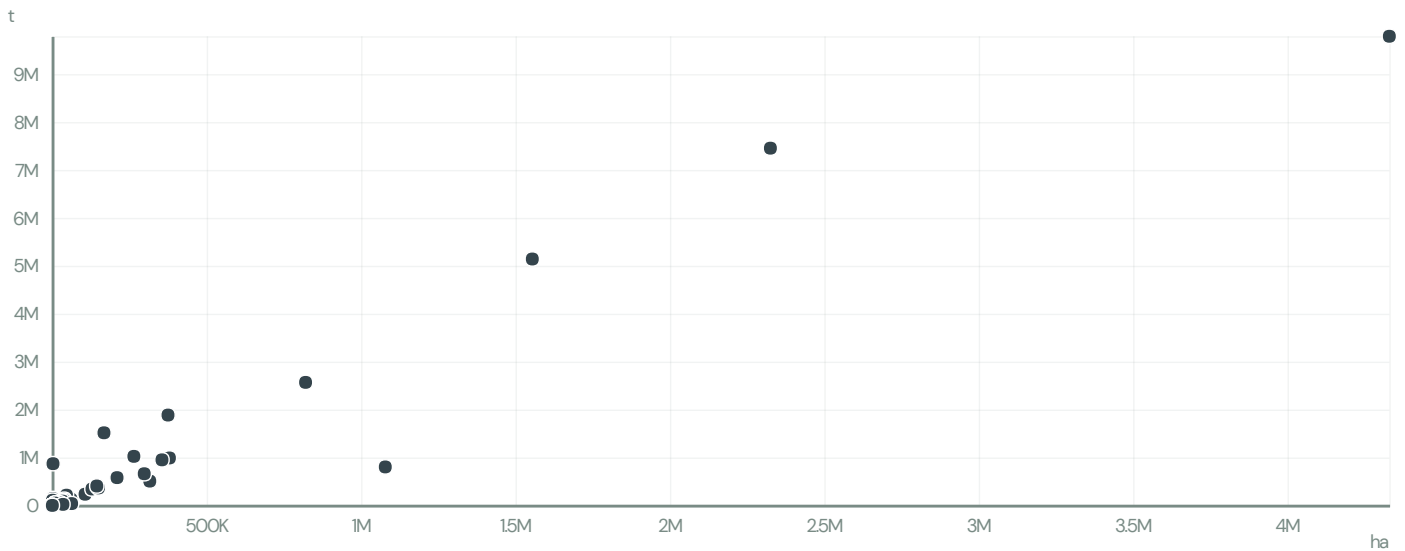

ALPRO N.V. WLAMINGSTRAAT, 28 WEVELGEM BELGICA B 8560

ACTIVITY	COMMODITY	COUNTRY	YEAR
Importer	Soy	Brazil	2005

ALPRO N.V. WLAMINGSTRAAT, 28 WEVELGEM BELGICA B 8560 was the 108th largest importer of soy from BRAZIL in 2005, accounting for 316 tons. As an importer, ALPRO N.V. WLAMINGSTRAAT, 28 WEVELGEM BELGICA B 8560 sources from 1 municipalities, or 0% of the soy production municipalities.

Comparing companies importing SOY from Brazil in 2005