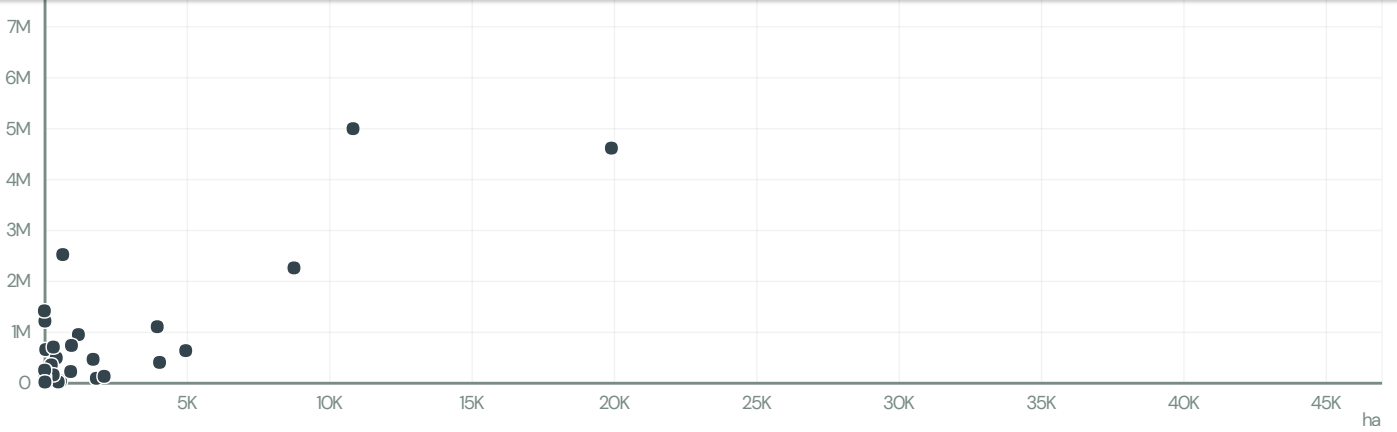

This website uses cookies to provide you with an improved user experience. By continuing to browse this site, you consent to the use of cookies and similar technologies. Please visit our [privacy policy](#) for further details.

I understand

Trase is a partnership between

In close collaboration with many others.

[Click for more information about our partners and funders.](#)

Home	Supply Chains	Finance	Insights
Resources	Data Tools	Explore	Yearbook
About	Profiles	Search	Collections
Contact us	Logistics Maps	Watchlists	Publications
	Downloads	Methodology	
		FAQs	

Sign up for our Newsletter

[>](#)

1. [twitter link](#) [linkedin link](#) [contact mail](#)

1. [Terms of use](#) • [Privacy policy](#) • [Cookie policy](#)