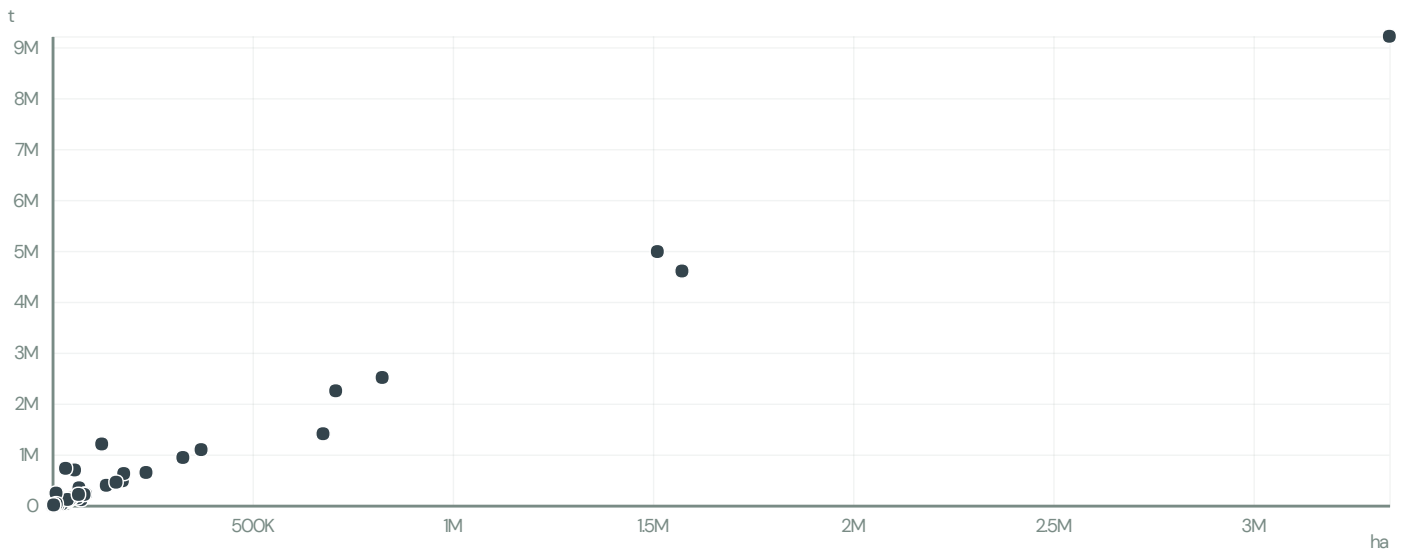

HERVAQUIMICA COMERCIO IMPORTACAO E EXPORTACAO

ACTIVITY	COMMODITY	COUNTRY	YEAR
Exporter	Soy	Brazil	2008

HERVAQUIMICA COMERCIO IMPORTACAO E EXPORTACAO was the 268th largest exporter of soy from BRAZIL in 2008, accounting for 433 tons. As an exporter, HERVAQUIMICA COMERCIO IMPORTACAO E EXPORTACAO sources from 1 municipalities, or 0% of the soy production municipalities.

Comparing companies exporting SOY from Brazil in 2008