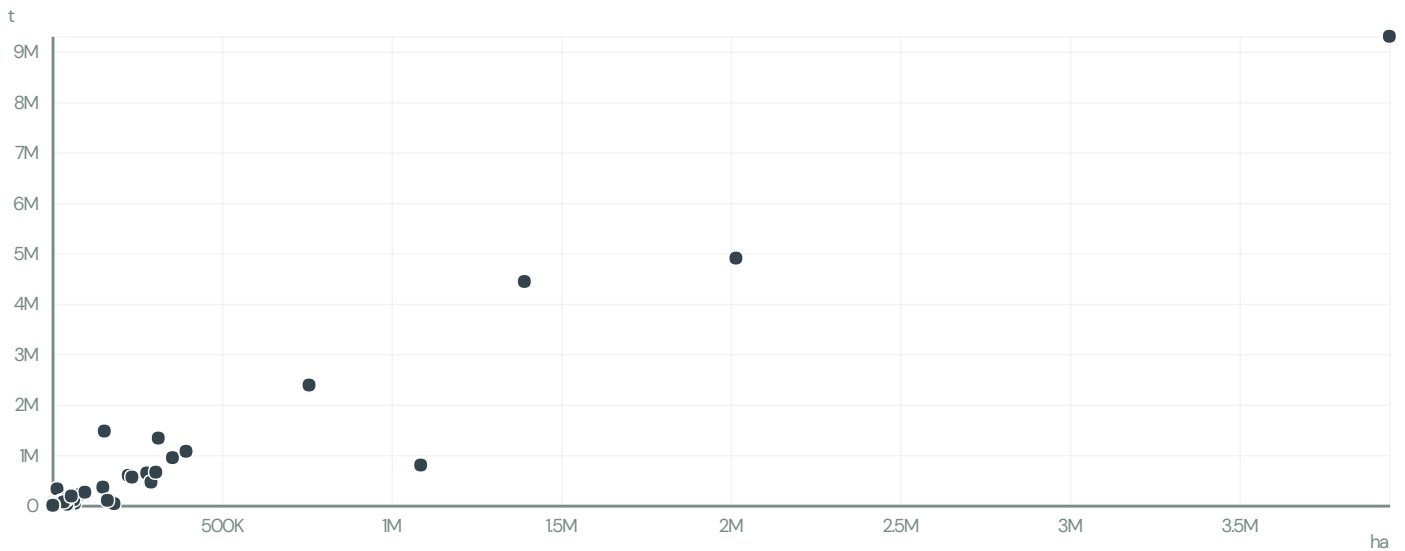

CARBEX INDUSTRIA E COMERCIO DE MATERIAIS DE ESCRITORIO

ACTIVITY: Exporter
COMMODITY: Soy
COUNTRY: Brazil
YEAR: 2005

CARBEX INDUSTRIA E COMERCIO DE MATERIAIS DE ESCRITORIO was the 147th largest exporter of soy from BRAZIL in 2005, accounting for 5 thousand tons. As an exporter, CARBEX INDUSTRIA E COMERCIO DE MATERIAIS DE ESCRITORIO sources from 1 municipalities, or 0% of the soy production municipalities.

Comparing companies exporting SOY from Brazil in 2005