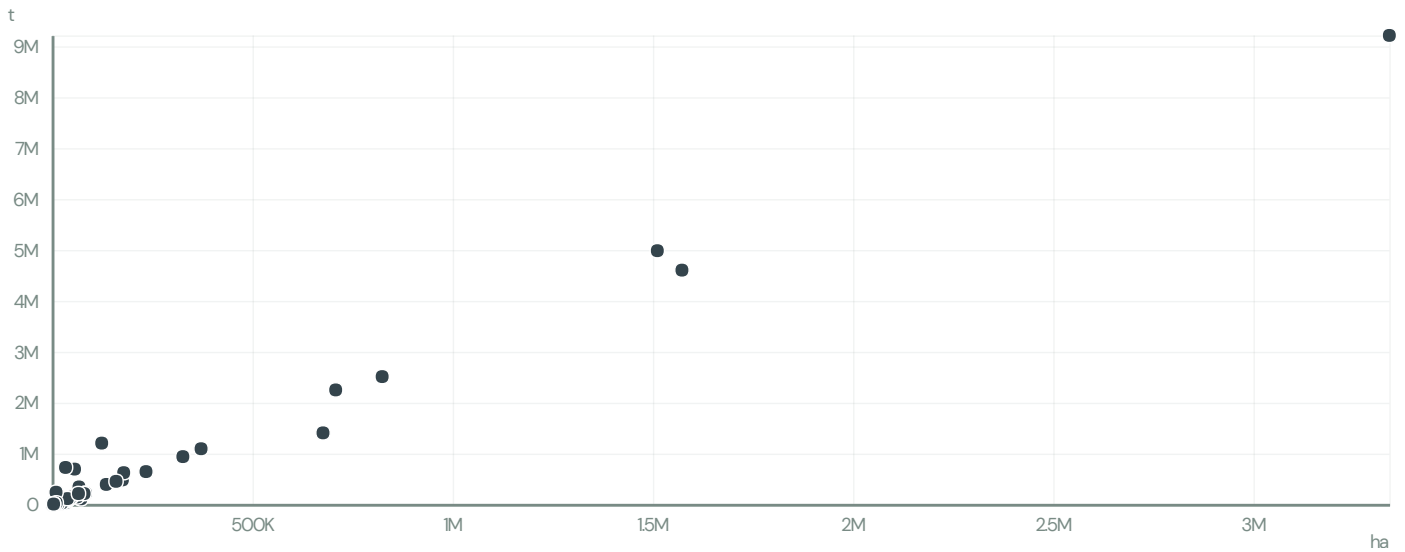

TERRAMAR COMEX EXPORTACAO E IMPORTACAO

ACTIVITY: Exporter
COMMODITY: Soy
COUNTRY: Brazil
YEAR: 2008

TERRAMAR COMEX EXPORTACAO E IMPORTACAO was the 322nd largest exporter of soy from BRAZIL in 2008, accounting for 0 tons. As an exporter, TERRAMAR COMEX EXPORTACAO E IMPORTACAO sources from 1 municipalities, or 0% of the soy production municipalities.

Comparing companies exporting SOY from Brazil in 2008