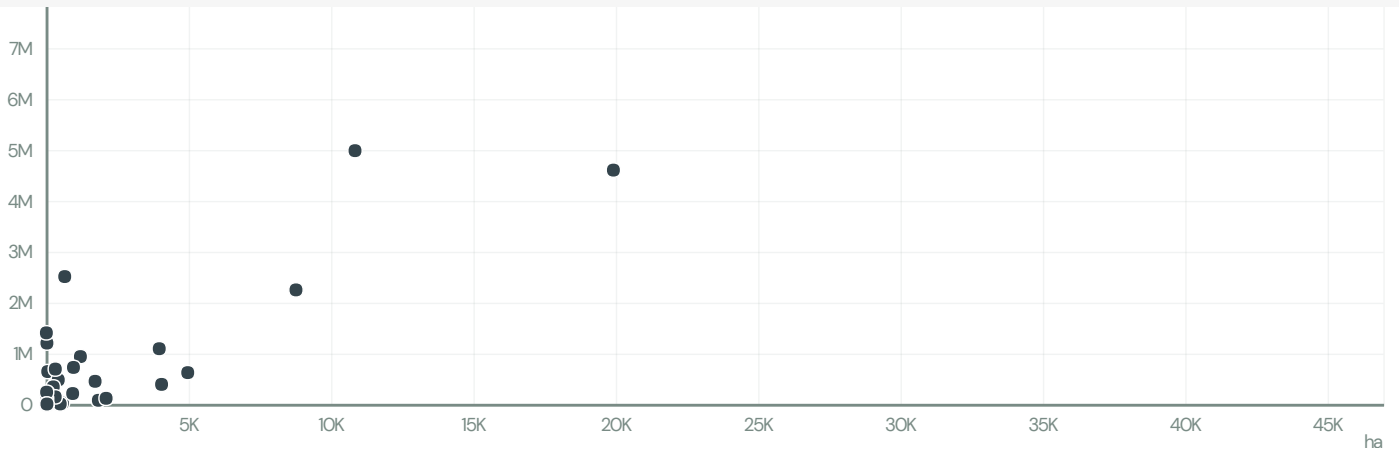

Trase is a partnership between

In close collaboration with many others.

[Click for more information about our partners and funders.](#)

1. **Home**
   - **Supply Chains**
   - **Finance**
   - **Insights**
2. Resources
   - Data Tools
   - Explore
   - Yearbook
   - About
   - Profiles
   - Search
   - Collections
   - Contact us
   - Logistics Maps
   - Watchlists
   - Publications
   - Downloads
   - Methodology
   - FAQs

Sign up for our Newsletter

- [twitter link](#)
- [linkedin link](#)
- [contact mail](#)

- [Terms of use](#)
- [Privacy policy](#)
- [Cookie policy](#)

This website uses cookies to provide you with an improved user experience. By continuing to browse this site, you consent to the use of cookies and similar technologies. Please visit our [privacy policy](#) for further details.

I understand