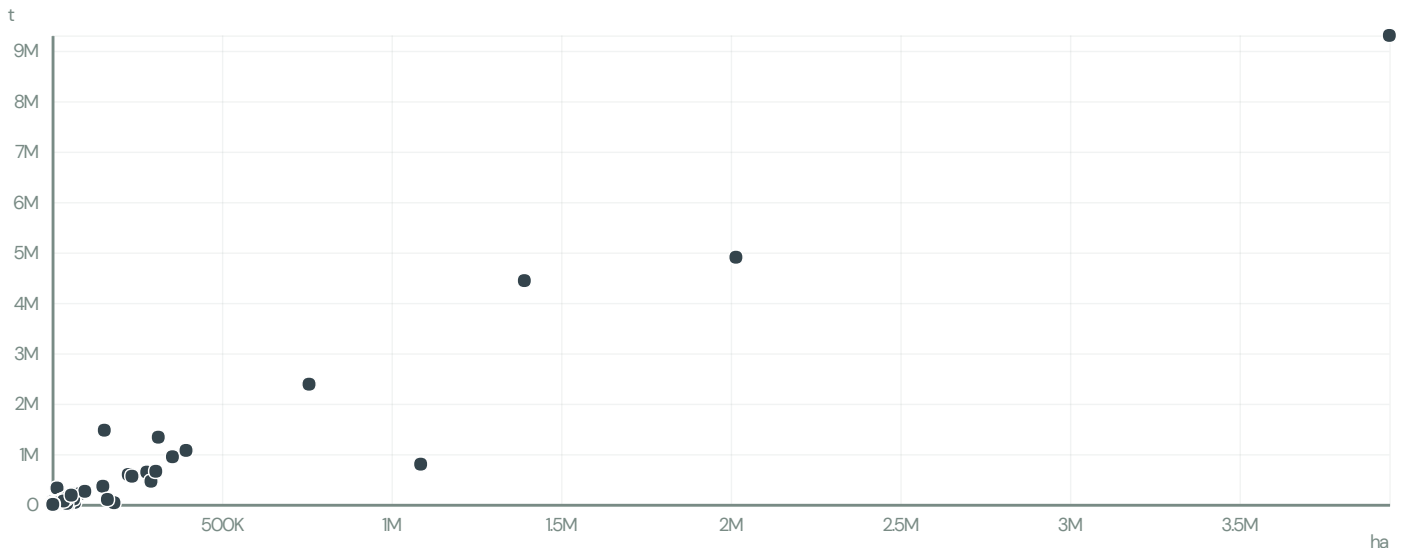

CANAL EXPORTADORA E IMPORTADORA

ACTIVITY: Exporter
COMMODITY: Soy
COUNTRY: Brazil
YEAR: 2005

CANAL EXPORTADORA E IMPORTADORA was the 196th largest exporter of soy from BRAZIL in 2005, accounting for 2 thousand tons. As an exporter, CANAL EXPORTADORA E IMPORTADORA sources from 1 municipalities, or 0% of the soy production municipalities.

Comparing companies exporting SOY from Brazil in 2005