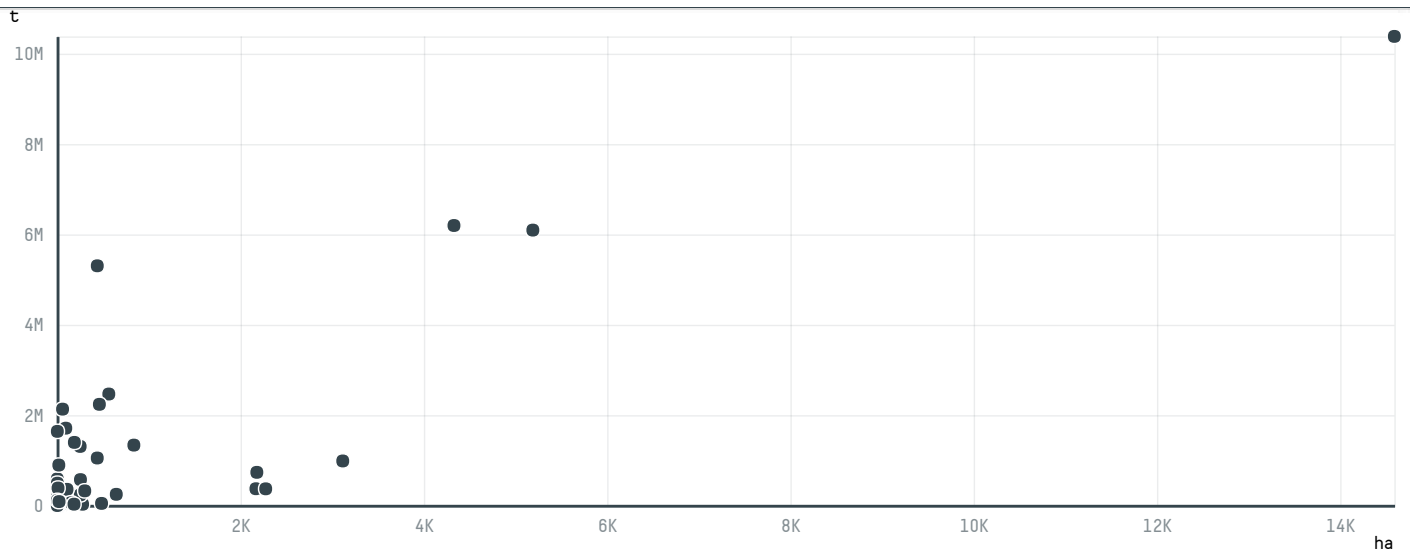

trase

RGB DO BRASIL

ACTIVITY: **Exporter**
COMMODITY: **Soy**
COUNTRY: **Brazil**
YEAR: **2013**

RGB DO BRASIL was the 282nd largest exporter of soy from BRAZIL in 2013, accounting for 647 tons. This is a 57% decrease vs the previous year. As an exporter, RGB DO BRASIL sources from 1 municipalities, or 0% of the soy production municipalities. The main destination of the soy exported by RGB DO BRASIL is INDIA, accounting for 100% of the total.

TOP DESTINATION COUNTRIES OF SOY EXPORTED BY RGB DO BRASIL:

COMPARING COMPANIES EXPORTING SOY FROM BRAZIL IN 2013

Trase is a partnership between

In collaboration with

and many other organizations and individuals.