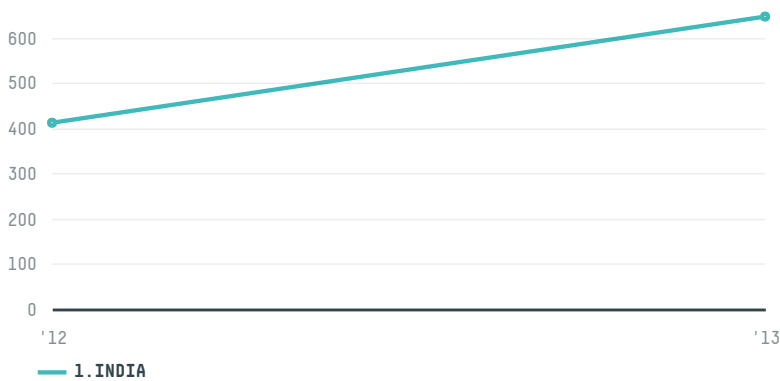

TOP DESTINATION COUNTRIES OF SOY EXPORTED BY RGB DO BRASIL: