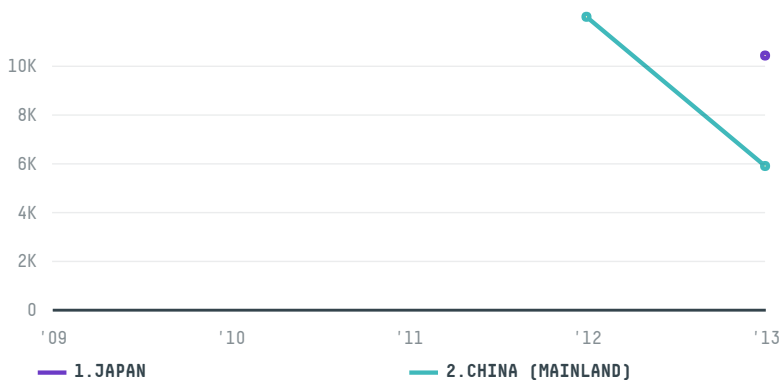

TOP DESTINATION COUNTRIES OF SOY EXPORTED BY ARMAJARO AGRI-COMMODITIES DO BRASIL:

COMPARING COMPANIES EXPORTING SOY FROM BRAZIL IN 2013