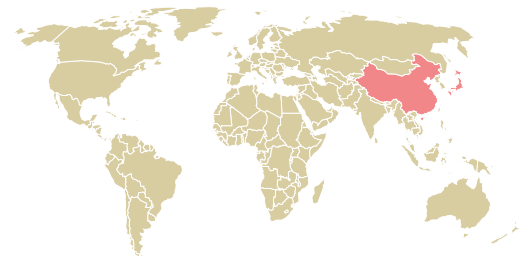

trase

ARMAJARO AGRI-COMMODITIES DO BRASIL

ACTIVITY COMMODITY COUNTRY YEAR
Exporter **Soy** **Brazil** **2013**

ARMAJARO AGRI-COMMODITIES DO BRASIL was the 126th largest exporter of soy from BRAZIL in 2013, accounting for 16 thousand tons. This is a 56% decrease vs the previous year. As an exporter, ARMAJARO AGRI-COMMODITIES DO BRASIL sources from 1 municipalities, or 0% of the soy production municipalities. The main destination of the soy exported by ARMAJARO AGRI-COMMODITIES DO BRASIL is JAPAN, accounting for 64% of the total.

TOP DESTINATION COUNTRIES OF SOY EXPORTED BY ARMAJARO AGRI-COMMODITIES DO BRASIL:

COMPARING COMPANIES EXPORTING SOY FROM BRAZIL IN 2013