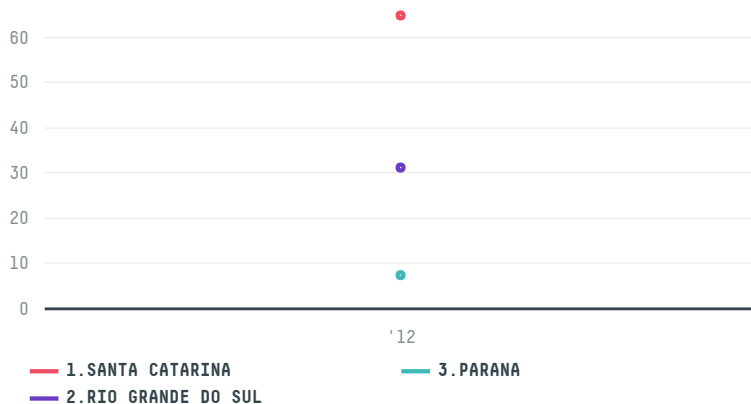

TOP DESTINATION COUNTRIES OF SOY IMPORTED BY B.B. FARM SPA: