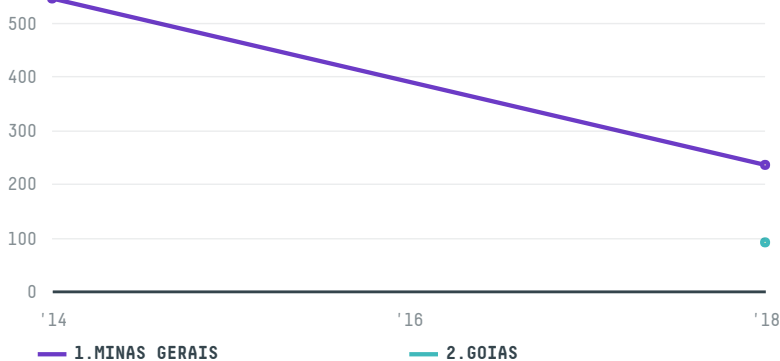

TOP DESTINATION COUNTRIES OF SOY IMPORTED BY SAPIZOO SPA: