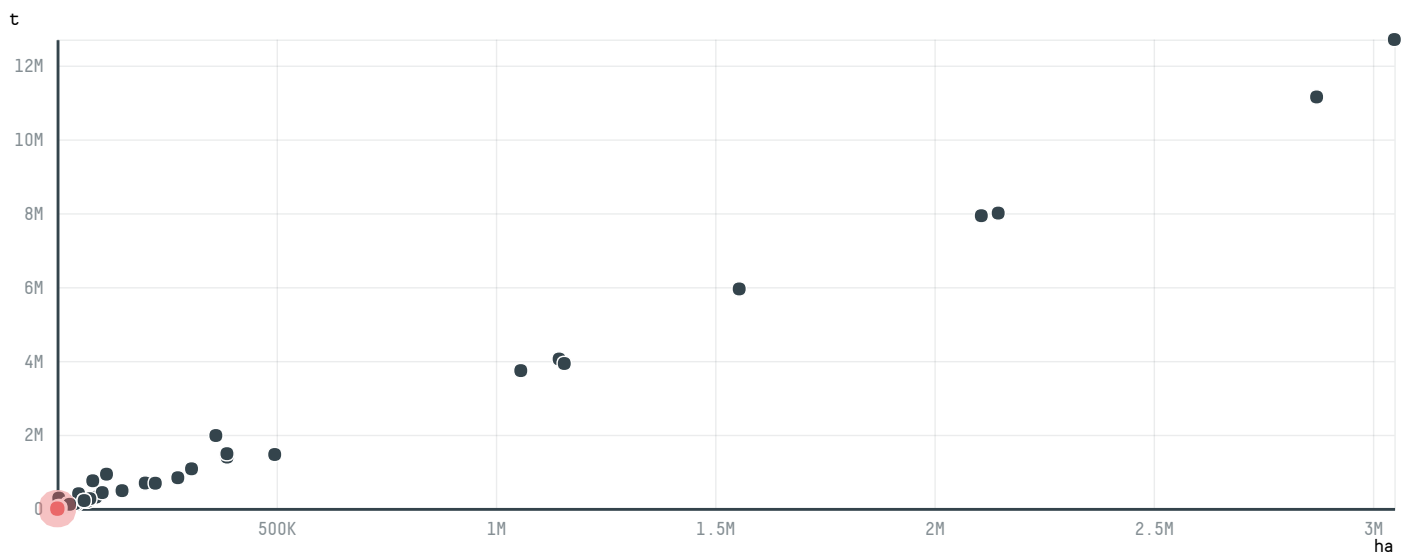

BIOME	SOY DEFORESTATION RISK
CERRADO	0ha
Total	0

MUNICIPALITY	SOY DEFORESTATION RISK
ARAGUARI	0ha
BOM JESUS DE GOIAS	0ha
Total	0

COMPARING COMPANIES IMPORTING SOY FROM BRAZIL IN 2018