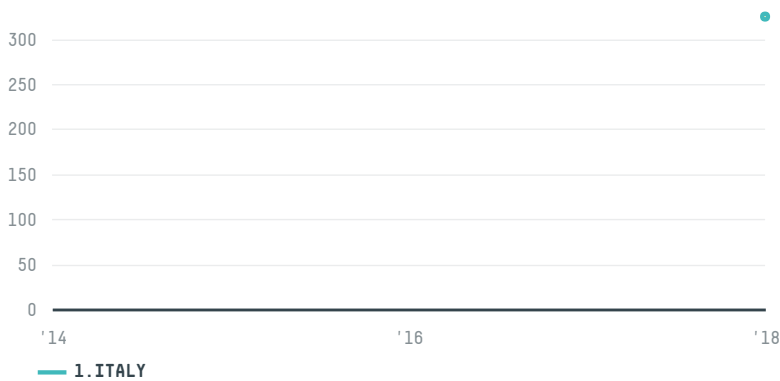

TOP DESTINATION COUNTRIES OF SOY IMPORTED BY SAPIZOO SPA: