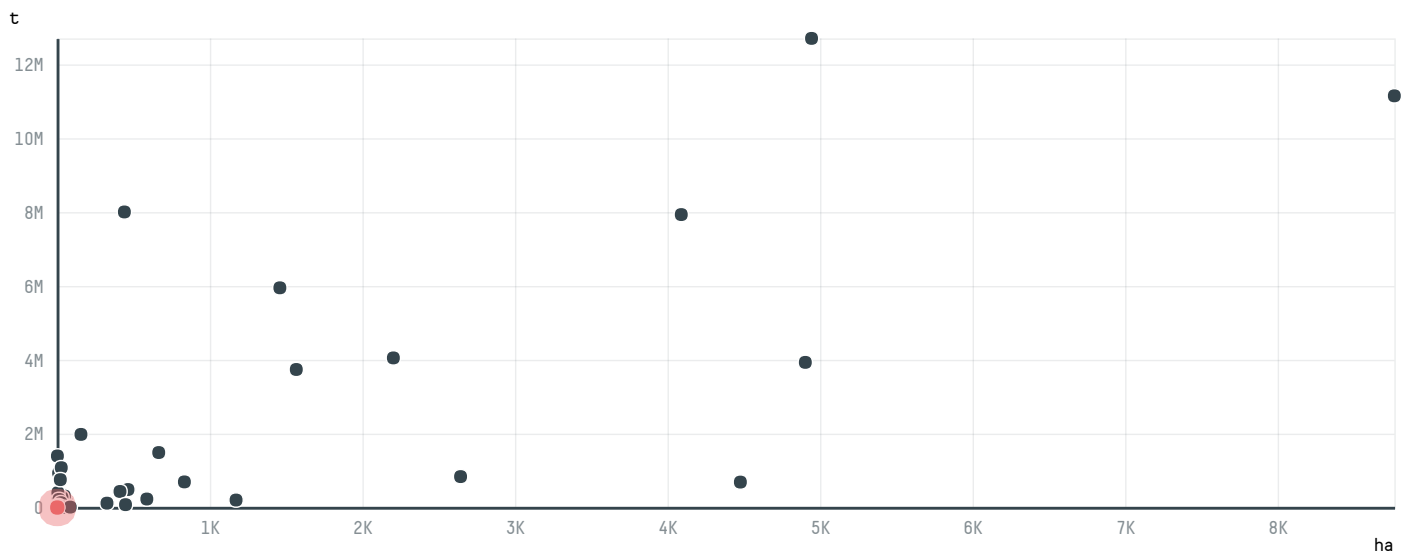

BIOME	SOY DEFORESTATION RISK
CERRADO	0ha
Total	0

MUNICIPALITY	SOY DEFORESTATION RISK
ARAGUARI	0ha
BOM JESUS DE GOIAS	0ha
Total	0

COMPARING COMPANIES IMPORTING SOY FROM BRAZIL IN 2018