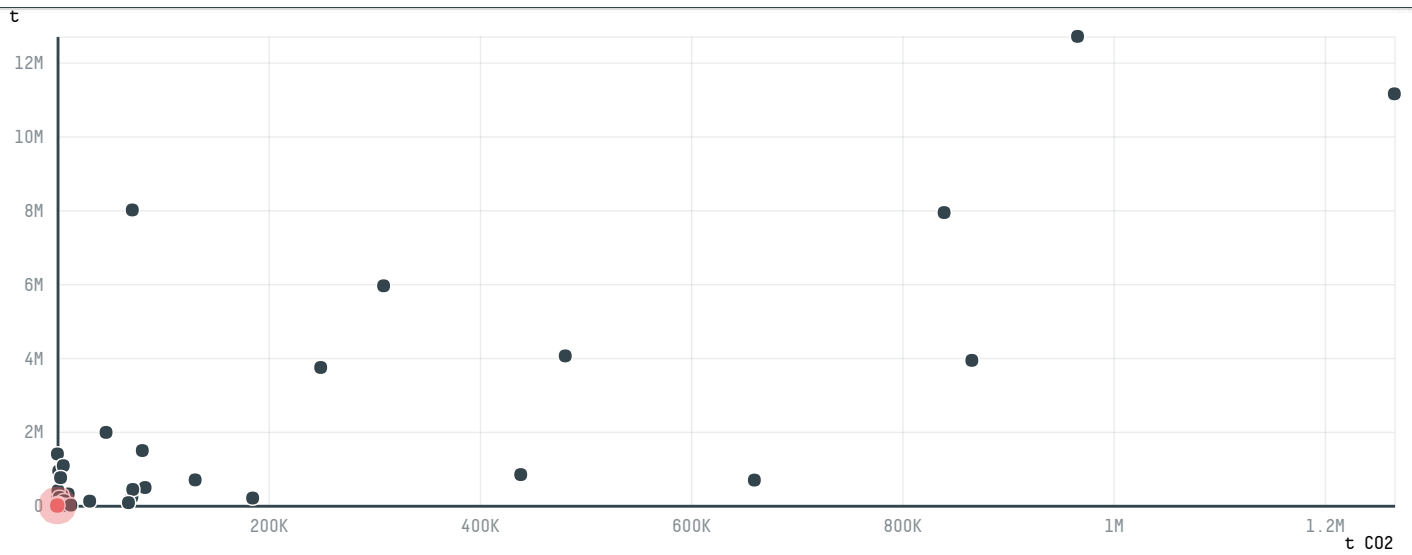

Trase is a partnership between

In collaboration with

and many other organizations and individuals.

Donors

[Terms of Use](#) · [Privacy policy](#) · [Cookie policy](#) · [Contact us](#)