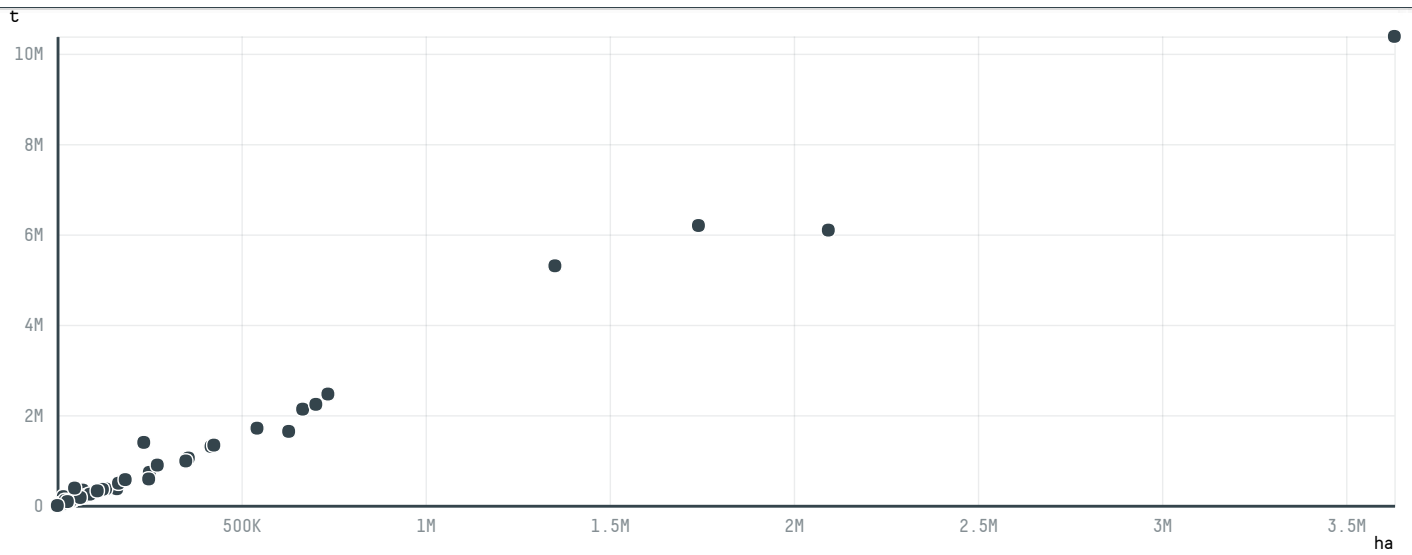

Trase is a partnership between

In collaboration with

and many other organizations and individuals.

Donors

[Terms of Use](#) · [Privacy policy](#) · [Cookie policy](#) · [Contact us](#)

This website uses cookies to provide you with an improved user experience. By continuing to browse this site, you consent to the use of cookies and similar technologies. Please visit our [privacy policy](#) for further details.

I AGREE