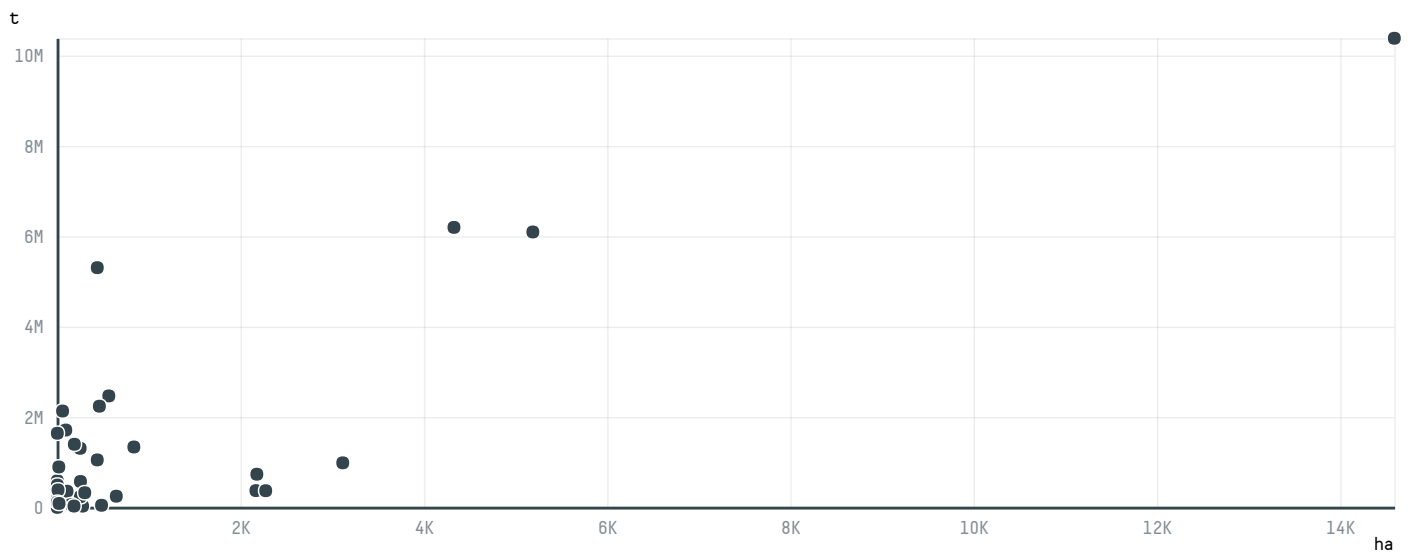

Trase is a partnership between

In collaboration with

and many other organizations and individuals.

Donors

[Terms of Use](#) · [Privacy policy](#) · [Cookie policy](#) · [Contact us](#)

This website uses cookies to provide you with an improved user experience. By continuing to browse this site, you consent to the use of cookies and similar technologies. Please visit our [privacy policy](#) for further details.

I AGREE