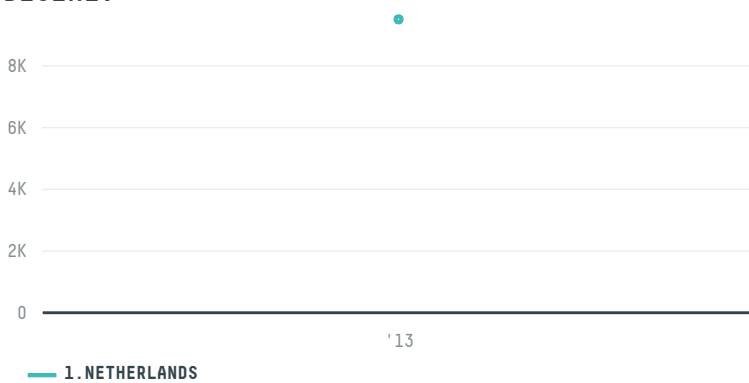

TOP DESTINATION COUNTRIES OF SOY EXPORTED BY USIINA SAO JOSE ACUCAR E ALCOOL EM RECUPERACAO JUDICIAL:

COMPARING COMPANIES EXPORTING SOY FROM BRAZIL IN 2013