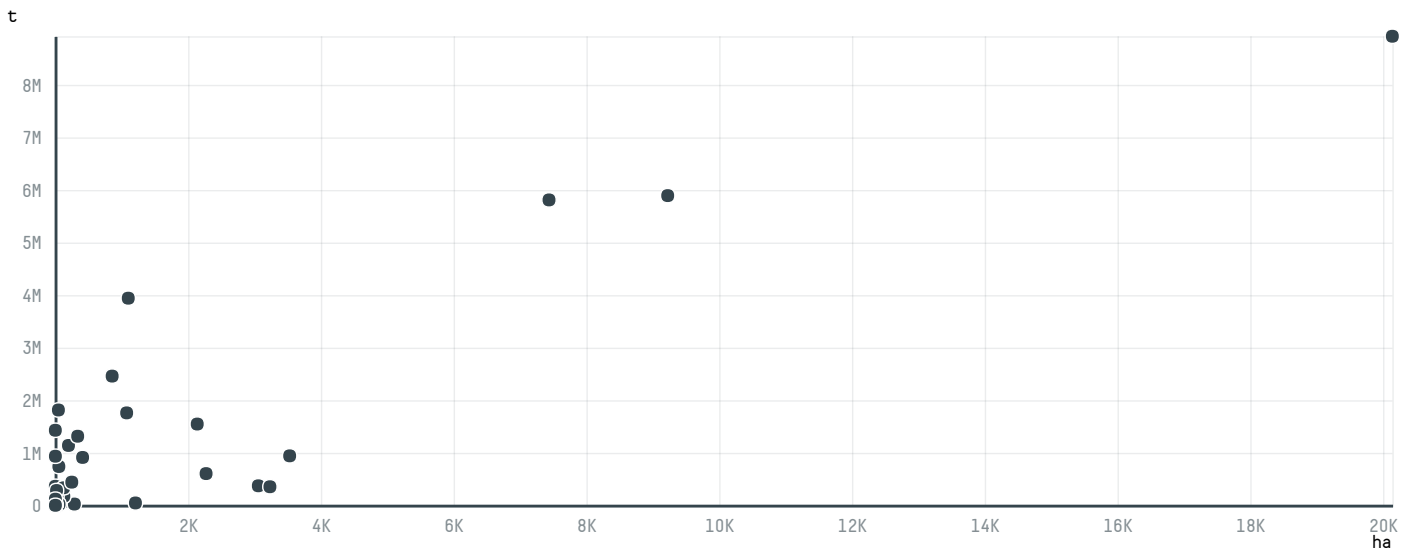

Trase is a partnership between

In collaboration with

and many other organizations and individuals.

Donors

[Terms of Use](#) · [Privacy policy](#) · [Cookie policy](#) · [Contact us](#)