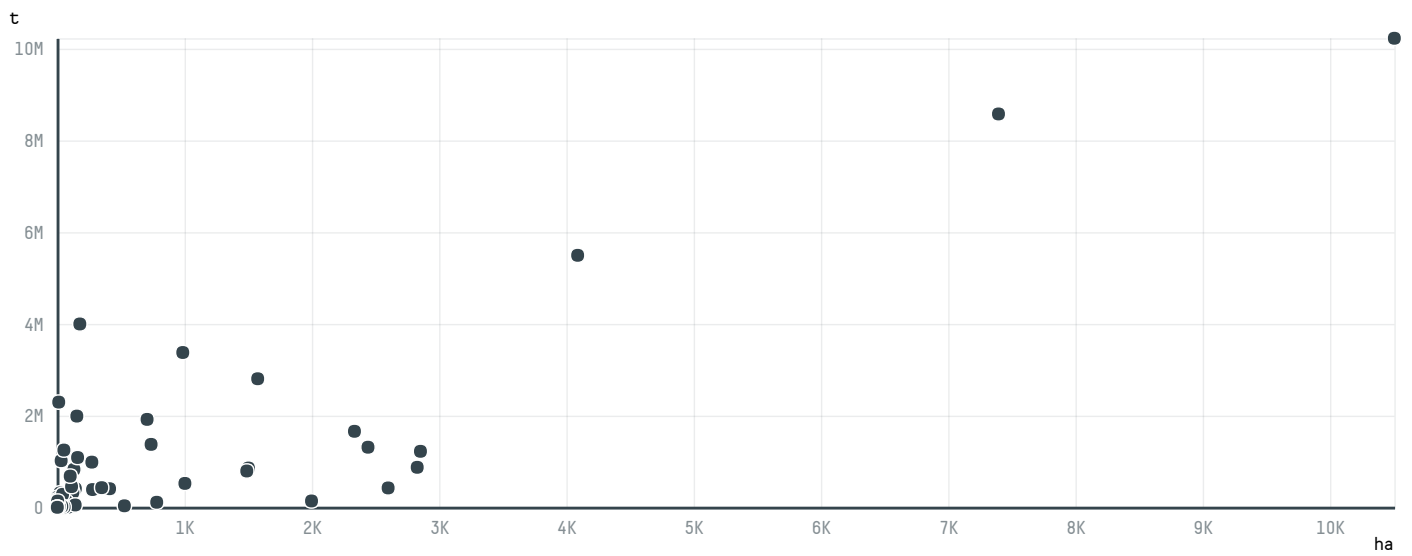

Trase is a partnership between

In collaboration with

and many other organizations and individuals.

Donors

[Terms of Use](#) · [Privacy policy](#) · [Cookie policy](#) · [Contact us](#)

This website uses cookies to provide you with an improved user experience. By continuing to browse this site, you consent to the use of cookies and similar technologies. Please visit our [privacy policy](#) for further details.

I AGREE