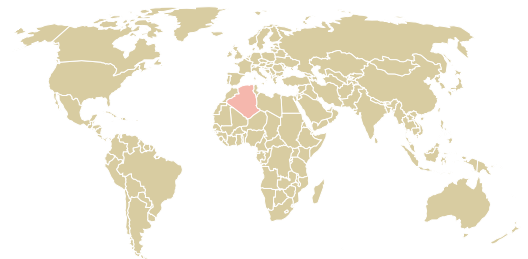

# trase

## CARBOOX RESENDE QUIMICA INDUSTRIA COMERCIO

ACTIVITY      COMMODITY      COUNTRY      YEAR  
**Exporter**      **Soy**      **Brazil**      **2016**

CARBOOX RESENDE QUIMICA INDUSTRIA COMERCIO was the 267th largest exporter of soy from BRAZIL in 2016, accounting for 391 tons. As an exporter, CARBOOX RESENDE QUIMICA INDUSTRIA COMERCIO sources from 1 municipalities, or 0% of the soy production municipalities. The main destination of the soy exported by CARBOOX RESENDE QUIMICA INDUSTRIA COMERCIO is ALGERIA, accounting for 100% of the total.

### TOP DESTINATION COUNTRIES OF SOY EXPORTED BY CARBOOX RESENDE QUIMICA INDUSTRIA COMERCIO: