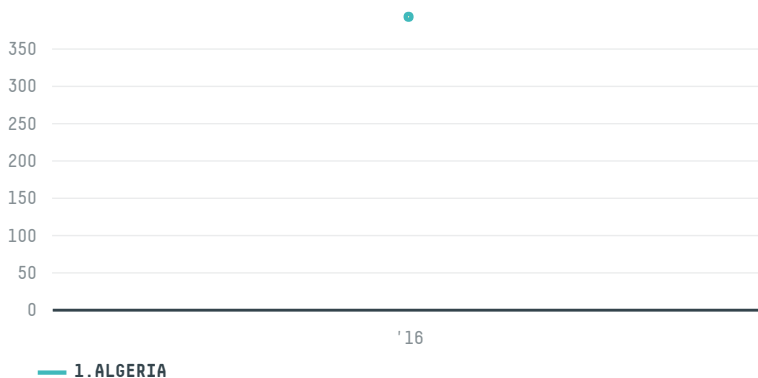

TOP DESTINATION COUNTRIES OF SOY EXPORTED BY CARBOOX RESENDE QUIMICA INDUSTRIA COMERCIO:

COMPARING COMPANIES EXPORTING SOY FROM BRAZIL IN 2016