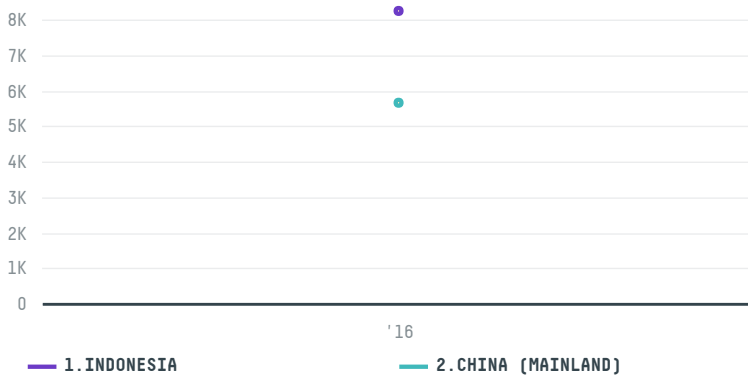

trase

MOCOCA PRODUTOS ALIMENTICIOS

ACTIVITY: **Exporter**
COMMODITY: **Soy**
COUNTRY: **Brazil**
YEAR: **2016**

MOCOCA PRODUTOS ALIMENTICIOS was the 116th largest exporter of soy from BRAZIL in 2016, accounting for 14 thousand tons. As an exporter, MOCOCA PRODUTOS ALIMENTICIOS sources from 1 municipalities, or 0% of the soy production municipalities. The main destination of the soy exported by MOCOCA PRODUTOS ALIMENTICIOS is INDONESIA, accounting for 59% of the total.

TOP DESTINATION COUNTRIES OF SOY EXPORTED BY MOCOCA PRODUTOS ALIMENTICIOS:

COMPARING COMPANIES EXPORTING SOY FROM BRAZIL IN 2016

Trase is a partnership between

In collaboration with

and many other organizations and individuals.