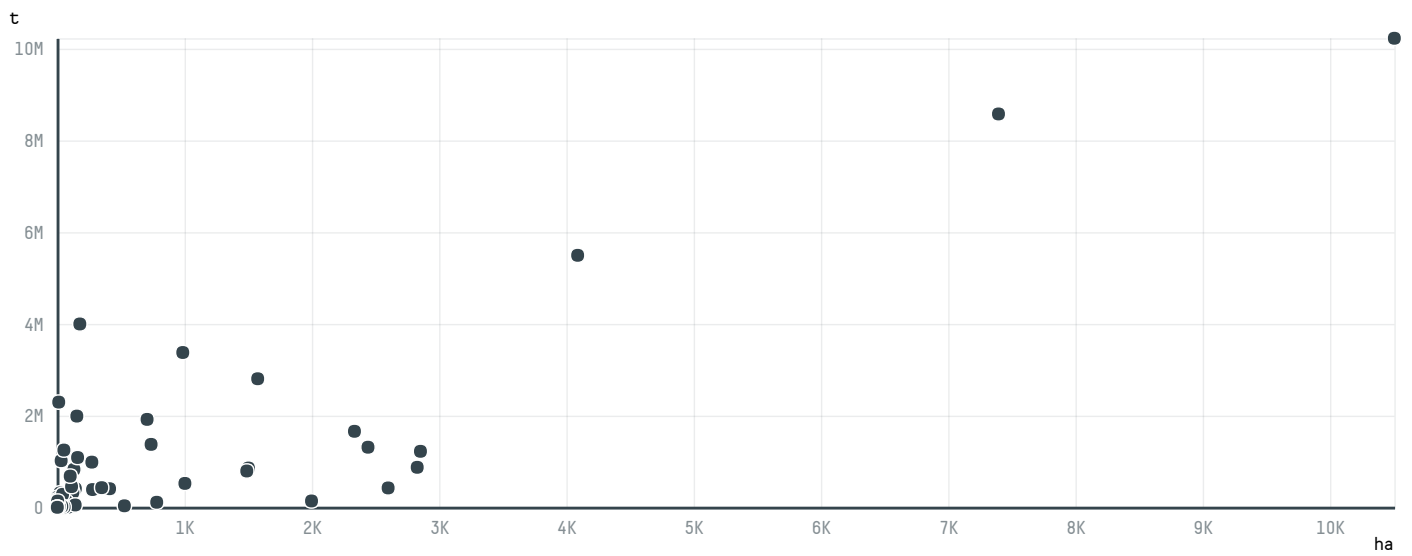

trase

TRIUNFO AGROINDUSTRIAL

ACTIVITY: **Exporter**
COMMODITY: **Soy**
COUNTRY: **Brazil**
YEAR: **2016**

TRIUNFO AGROINDUSTRIAL was the 214th largest exporter of soy from BRAZIL in 2016, accounting for 2 thousand tons. As an exporter, TRIUNFO AGROINDUSTRIAL sources from 1 municipalities, or 0% of the soy production municipalities. The main destination of the soy exported by TRIUNFO AGROINDUSTRIAL is CHINA (MAINLAND), accounting for 100% of the total.

TOP DESTINATION COUNTRIES OF SOY EXPORTED BY TRIUNFO AGROINDUSTRIAL:

COMPARING COMPANIES EXPORTING SOY FROM BRAZIL IN 2016

Trase is a partnership between

In collaboration with

and many other organizations and individuals.