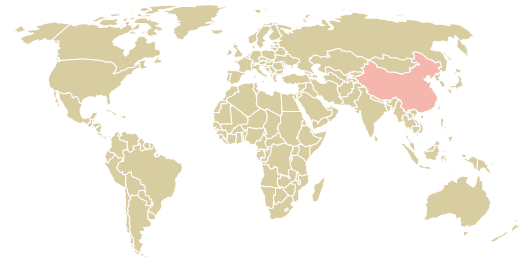

trase

TRIUNFO AGROINDUSTRIAL

ACTIVITY: **Exporter**
COMMODITY: **Soy**
COUNTRY: **Brazil**
YEAR: **2016**

TRIUNFO AGROINDUSTRIAL was the 214th largest exporter of soy from BRAZIL in 2016, accounting for 2 thousand tons. As an exporter, TRIUNFO AGROINDUSTRIAL sources from 1 municipalities, or 0% of the soy production municipalities. The main destination of the soy exported by TRIUNFO AGROINDUSTRIAL is CHINA (MAINLAND), accounting for 100% of the total.

TOP DESTINATION COUNTRIES OF SOY EXPORTED BY TRIUNFO AGROINDUSTRIAL:

COMPARING COMPANIES EXPORTING SOY FROM BRAZIL IN 2016

Trase is a partnership between

In collaboration with

and many other organizations and individuals.