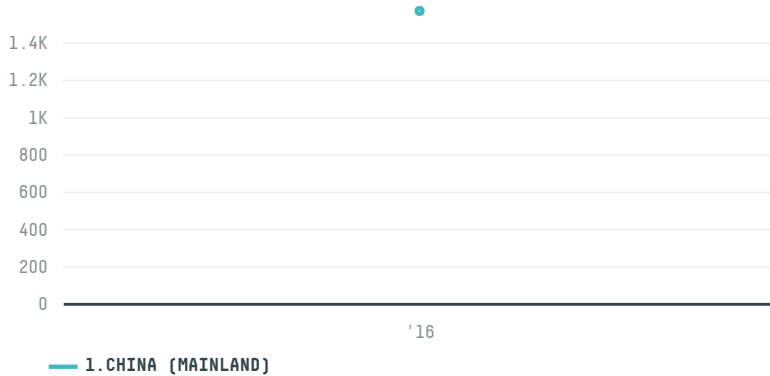

TOP DESTINATION COUNTRIES OF SOY EXPORTED BY TRIUNFO AGROINDUSTRIAL:

COMPARING COMPANIES EXPORTING SOY FROM BRAZIL IN 2016