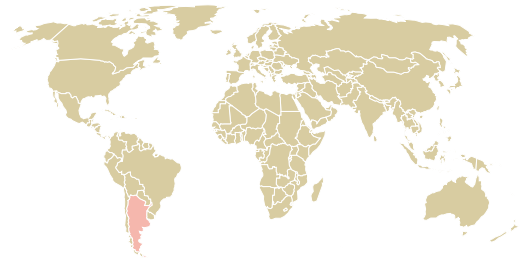

trase

SAAG COMERCIAL EXPORTADORA

ACTIVITY: **Exporter** COMMODITY: **Soy** COUNTRY: **Brazil** YEAR: **2014**

SAAG COMERCIAL EXPORTADORA was the 312th largest exporter of soy from BRAZIL in 2014, accounting for 88 tons. As an exporter, SAAG COMERCIAL EXPORTADORA sources from 1 municipalities, or 0% of the soy production municipalities. The main destination of the soy exported by SAAG COMERCIAL EXPORTADORA is ARGENTINA, accounting for 100% of the total.

TOP DESTINATION COUNTRIES OF SOY EXPORTED BY SAAG COMERCIAL EXPORTADORA:

COMPARING COMPANIES EXPORTING SOY FROM BRAZIL IN 2014

Trase is a partnership between

In collaboration with

and many other organizations and individuals.