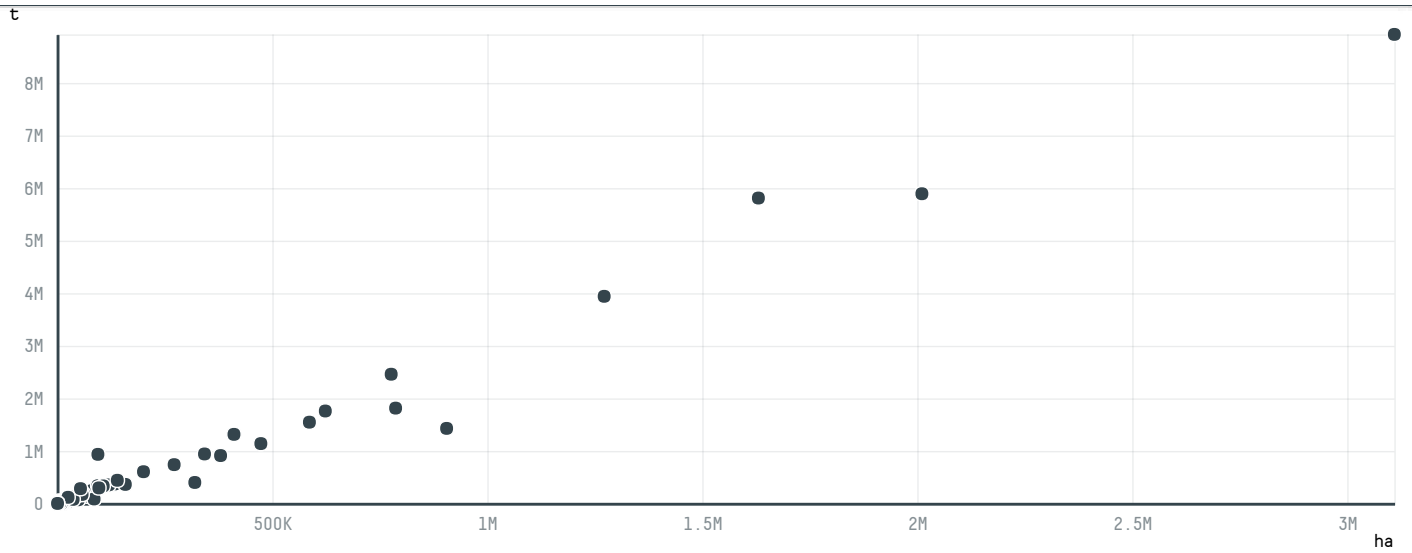

Trase is a partnership between

In collaboration with

and many other organizations and individuals.

Donors

[Terms of Use](#) · [Privacy policy](#) · [Cookie policy](#) · [Contact us](#)

This website uses cookies to provide you with an improved user experience. By continuing to browse this site, you consent to the use of cookies and similar technologies. Please visit our [privacy policy](#) for further details.

I AGREE