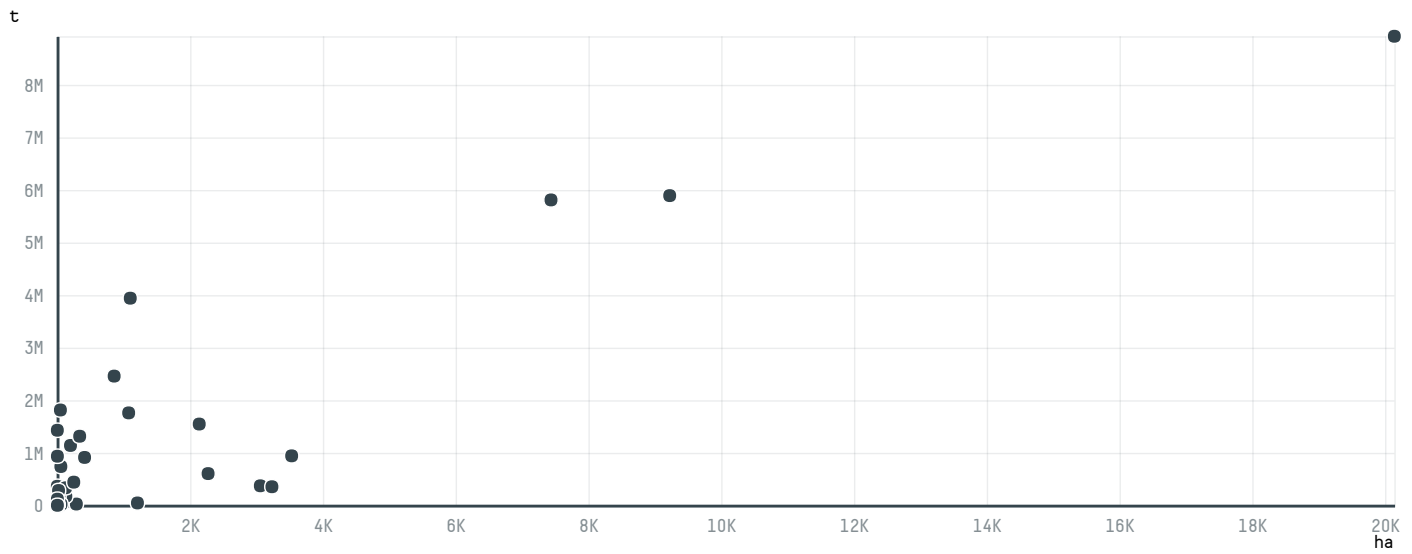

Trase is a partnership between

In collaboration with

and many other organizations and individuals.

Donors

[Terms of Use](#) · [Privacy policy](#) · [Cookie policy](#) · [Contact us](#)

This website uses cookies to provide you with an improved user experience. By continuing to browse this site, you consent to the use of cookies and similar technologies. Please visit our [privacy policy](#) for further details.

I AGREE