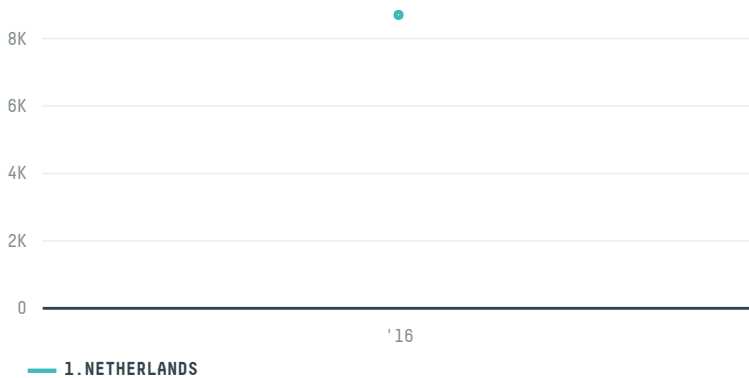

TOP DESTINATION COUNTRIES OF SOY EXPORTED BY ITAUTINGA AGRO INDUSTRIAL:

COMPARING COMPANIES EXPORTING SOY FROM BRAZIL IN 2016