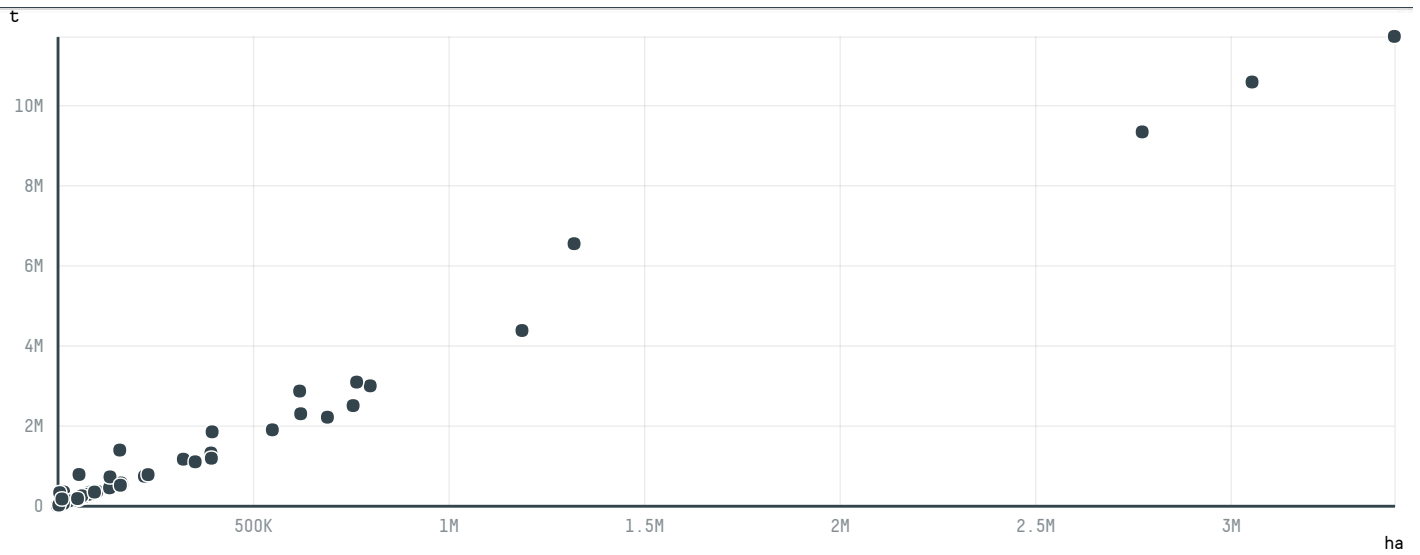

trase

DUETOS AGROCOMMODITIES LTDA

ACTIVITY	COMMODITY	COUNTRY	YEAR
Exporter	Soy	Brazil	2017

DUETOS AGROCOMMODITIES LTDA was the 170th largest exporter of soy from BRAZIL in 2017, accounting for 6 thousand tons. As an exporter, DUETOS AGROCOMMODITIES LTDA sources from 1 municipalities, or 0% of the soy production municipalities. The main destination of the soy exported by DUETOS AGROCOMMODITIES LTDA is China (mainland), accounting for 100% of the total.

TOP DESTINATION COUNTRIES OF SOY EXPORTED BY DUETOS AGROCOMMODITIES LTDA:

COMPARING COMPANIES EXPORTING SOY FROM BRAZIL IN 2017

Trase is a partnership between

In collaboration with

and many other organizations and individuals.