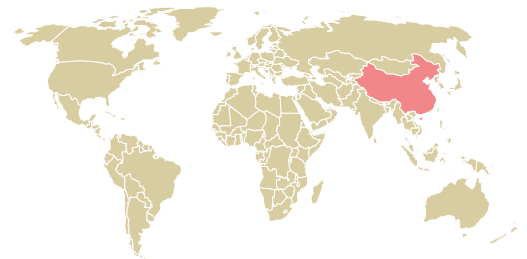

trase

DUETOS AGROCOMMODITIES LTDA

ACTIVITY	COMMODITY	COUNTRY	YEAR
Exporter	Soy	Brazil	2017

DUETOS AGROCOMMODITIES LTDA was the 170th largest exporter of soy from BRAZIL in 2017, accounting for 6 thousand tons. As an exporter, DUETOS AGROCOMMODITIES LTDA sources from 1 municipalities, or 0% of the soy production municipalities. The main destination of the soy exported by DUETOS AGROCOMMODITIES LTDA is China (mainland), accounting for 100% of the total.

TOP DESTINATION COUNTRIES OF SOY EXPORTED BY DUETOS AGROCOMMODITIES LTDA:

COMPARING COMPANIES EXPORTING SOY FROM BRAZIL IN 2017

Trase is a partnership between

In collaboration with

and many other organizations and individuals.