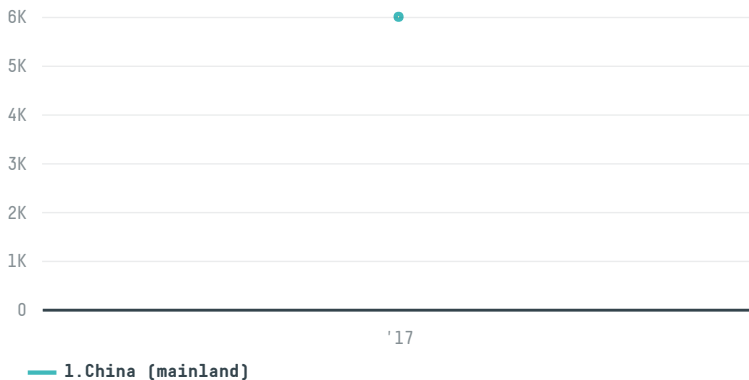

TOP DESTINATION COUNTRIES OF SOY EXPORTED BY DUETOS AGROCOMMODITIES LTDA:

COMPARING COMPANIES EXPORTING SOY FROM BRAZIL IN 2017