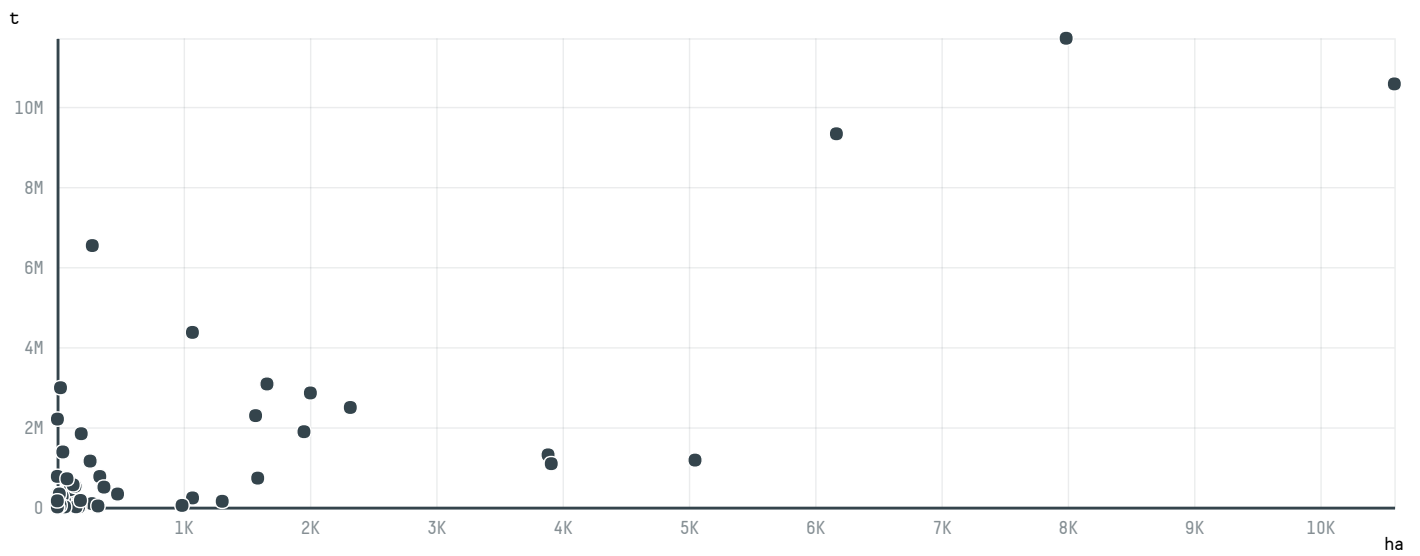

trase

DUETOS AGROCOMMODITIES LTDA

ACTIVITY	COMMODITY	COUNTRY	YEAR
Exporter	Soy	Brazil	2017

DUETOS AGROCOMMODITIES LTDA was the 170th largest exporter of soy from BRAZIL in 2017, accounting for 6 thousand tons. As an exporter, DUETOS AGROCOMMODITIES LTDA sources from 1 municipalities, or 0% of the soy production municipalities. The main destination of the soy exported by DUETOS AGROCOMMODITIES LTDA is China (mainland), accounting for 100% of the total.

TOP DESTINATION COUNTRIES OF SOY EXPORTED BY DUETOS AGROCOMMODITIES LTDA:

COMPARING COMPANIES EXPORTING SOY FROM BRAZIL IN 2017

Trase is a partnership between

In collaboration with

and many other organizations and individuals.