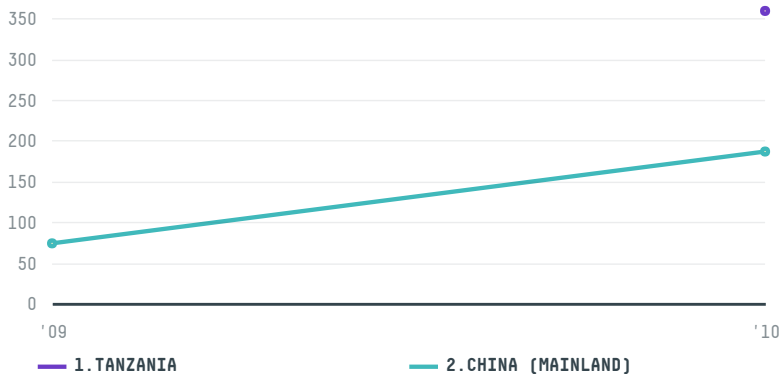

TOP DESTINATION COUNTRIES OF SOY EXPORTED BY DALLEGRAVE MADEIRAS:

COMPARING COMPANIES EXPORTING SOY FROM BRAZIL IN 2010