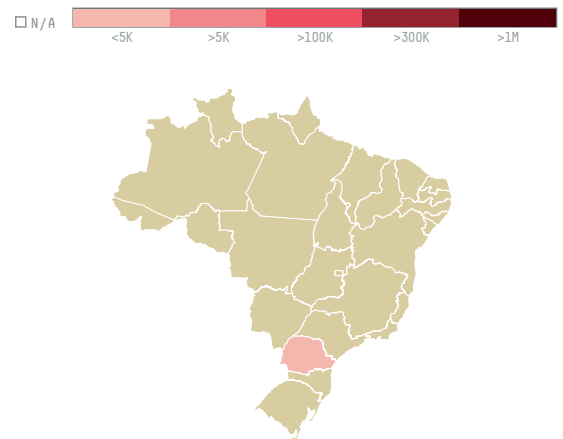

trase

Gardner smith pte ltd

ACTIVITY: **Importer**
COMMODITY: **Soy**
COUNTRY: **Brazil**
YEAR: **2013**

Gardner smith pte ltd was the 80th largest importer of soy from BRAZIL in 2013, accounting for 2 thousand tons. As an importer, Gardner smith pte ltd sources from 2 municipalities, or 0% of the soy production municipalities. The main destination of the soy imported by Gardner smith pte ltd is Australia, accounting for 100% of the total.

TOP DESTINATION COUNTRIES OF SOY IMPORTED BY GARDNER SMITH PTE LTD:

BIOME

SOY DEFORESTATION

MATA ATLANTICA

< 1ha

Total

0

MUNICIPALITY