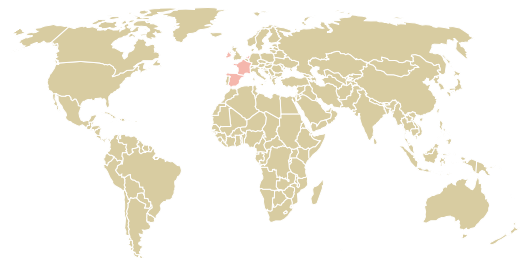

trase

Sba-pecas acabadas de aluminioem recuperacao judicial

ACTIVITY COMMODITY COUNTRY YEAR
Exporter **Soy** **Brazil** **2015**

Sba-pecas acabadas de aluminioem recuperacao judicial was the 198th largest exporter of soy from BRAZIL in 2015, accounting for 3 thousand tons. This is a 20% increase vs the previous year. As an exporter, Sba-pecas acabadas de aluminioem recuperacao judicial sources from 1 municipalities, or 0% of the soy production municipalities. The main destination of the soy exported by Sba-pecas acabadas de aluminioem recuperacao judicial is Netherlands, accounting for 50% of the total.

TOP DESTINATION COUNTRIES OF SOY EXPORTED BY SBA-PECAS ACABADAS DE ALUMINIOEM RECUPERACAO JUDICIAL:

□ N/A <5K >5K >100K >300K >1M

COMPARING COMPANIES EXPORTING SOY FROM BRAZIL IN 2015

Trase is a partnership between