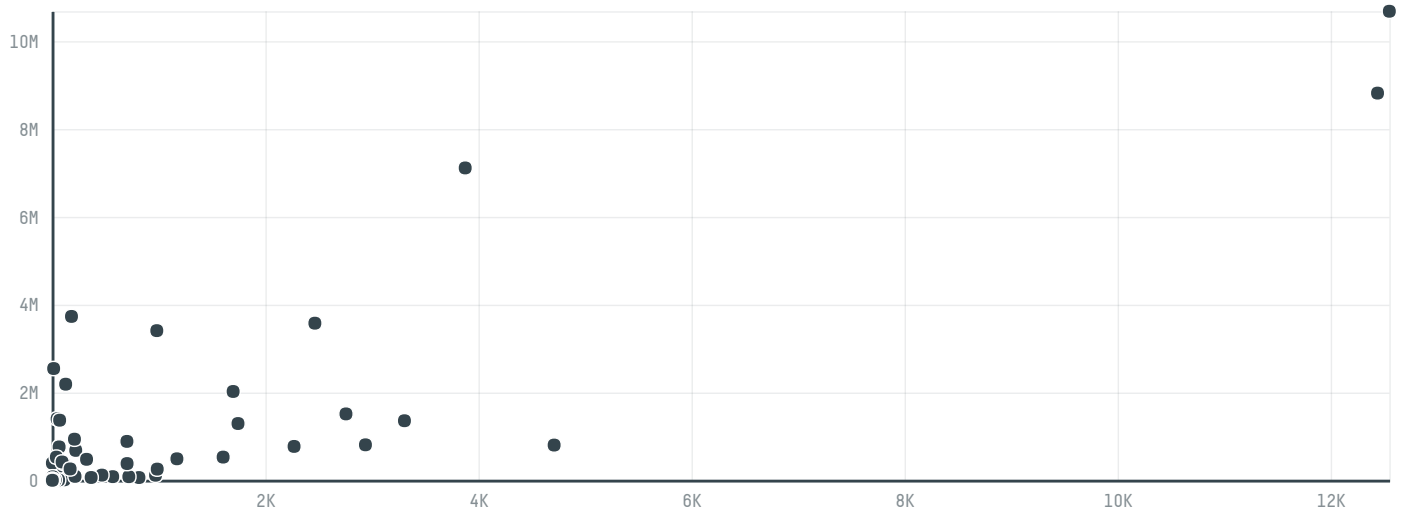

trase

Sba-pecas acabadas de aluminioem recuperacao judicial

ACTIVITY COMMODITY COUNTRY YEAR
Exporter **Soy** **Brazil** **2015**

Sba-pecas acabadas de aluminioem recuperacao judicial was the 198th largest exporter of soy from BRAZIL in 2015, accounting for 3 thousand tons. This is a 20% increase vs the previous year. As an exporter, Sba-pecas acabadas de aluminioem recuperacao judicial sources from 1 municipalities, or 0% of the soy production municipalities. The main destination of the soy exported by Sba-pecas acabadas de aluminioem recuperacao judicial is Netherlands, accounting for 50% of the total.

TOP DESTINATION COUNTRIES OF SOY EXPORTED BY SBA-PECAS ACABADAS DE ALUMINIOEM RECUPERACAO JUDICIAL:

□ N/A <5K >5K >100K >300K >1M

COMPARING COMPANIES EXPORTING SOY FROM BRAZIL IN 2015

Trase is a partnership between