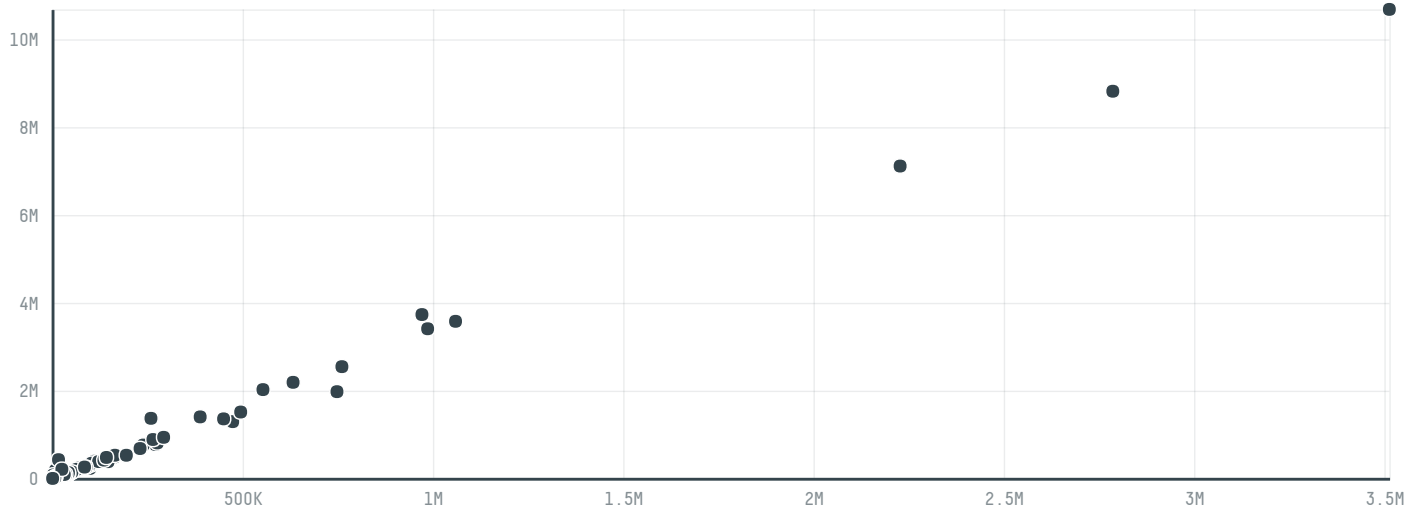

trase

Sba-pecas acabadas de aluminioem recuperacao judicial

ACTIVITY COMMODITY COUNTRY YEAR
Exporter **Soy** **Brazil** **2015**

Sba-pecas acabadas de aluminioem recuperacao judicial was the 198th largest exporter of soy from BRAZIL in 2015, accounting for 3 thousand tons. This is a 20% increase vs the previous year. As an exporter, Sba-pecas acabadas de aluminioem recuperacao judicial sources from 1 municipalities, or 0% of the soy production municipalities. The main destination of the soy exported by Sba-pecas acabadas de aluminioem recuperacao judicial is Netherlands, accounting for 50% of the total.

TOP DESTINATION COUNTRIES OF SOY EXPORTED BY SBA-PECAS ACABADAS DE ALUMINIOEM RECUPERACAO JUDICIAL:

□ N/A <5K >5K >100K >300K >1M

COMPARING COMPANIES EXPORTING SOY FROM BRAZIL IN 2015

Trase is a partnership between