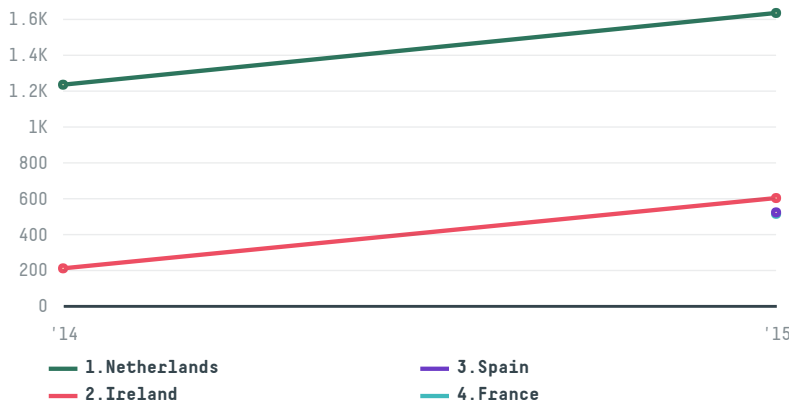

trase

Sba-pecas acabadas de aluminioem recuperacao judicial

ACTIVITY COMMODITY COUNTRY YEAR
Exporter **Soy** **Brazil** **2015**

Sba-pecas acabadas de aluminioem recuperacao judicial was the 198th largest exporter of soy from BRAZIL in 2015, accounting for 3 thousand tons. This is a 20% increase vs the previous year. As an exporter, Sba-pecas acabadas de aluminioem recuperacao judicial sources from 1 municipalities, or 0% of the soy production municipalities. The main destination of the soy exported by Sba-pecas acabadas de aluminioem recuperacao judicial is Netherlands, accounting for 50% of the total.

TOP DESTINATION COUNTRIES OF SOY EXPORTED BY SBA-PECAS ACABADAS DE ALUMINIOEM RECUPERACAO JUDICIAL:

□ N/A <5K >5K >100K >300K >1M

COMPARING COMPANIES EXPORTING SOY FROM BRAZIL IN 2015

Trase is a partnership between