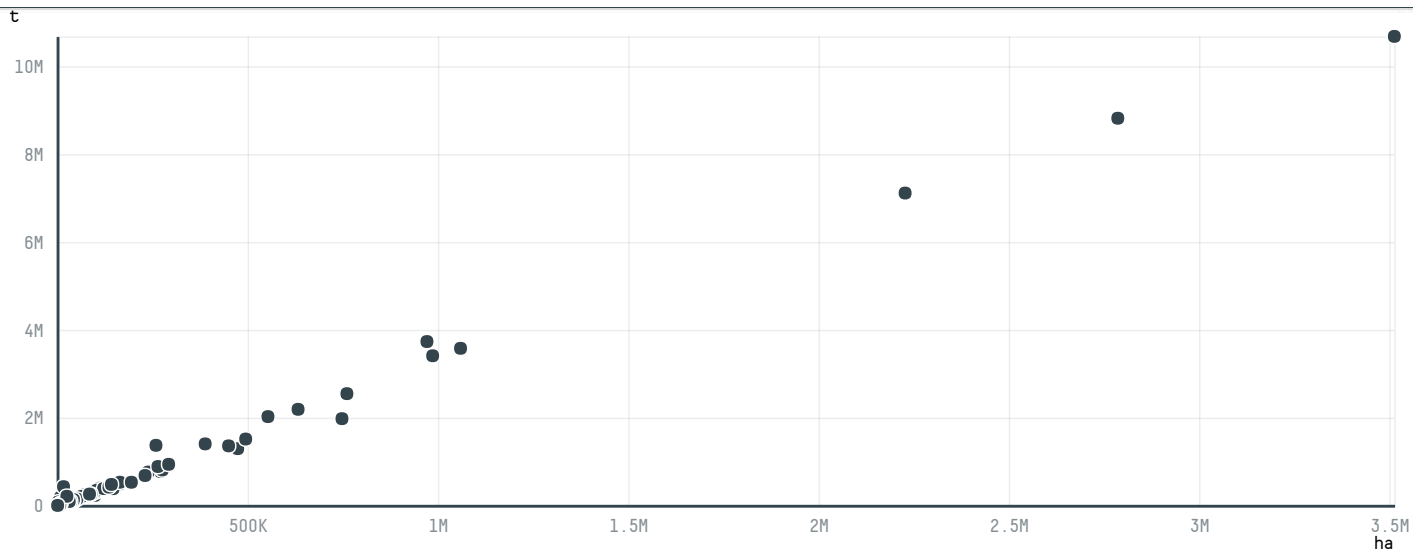

trase

NOREX EXPORTACAO & IMPORTACAO EIRELI

ACTIVITY: **Exporter** COMMODITY: **Soy** COUNTRY: **Brazil** YEAR: **2015**

NOREX EXPORTACAO & IMPORTACAO EIRELI was the 333rd largest exporter of soy from BRAZIL in 2015, accounting for 205 tons. As an exporter, NOREX EXPORTACAO & IMPORTACAO EIRELI sources from 1 municipalities, or 0% of the soy production municipalities. The main destination of the soy exported by NOREX EXPORTACAO & IMPORTACAO EIRELI is GUYANA, accounting for 100% of the total.

TOP DESTINATION COUNTRIES OF SOY EXPORTED BY NOREX EXPORTACAO & IMPORTACAO EIRELI:

COMPARING COMPANIES EXPORTING SOY FROM BRAZIL IN 2015

Trase is a partnership between

In collaboration with

and many other organizations and individuals.