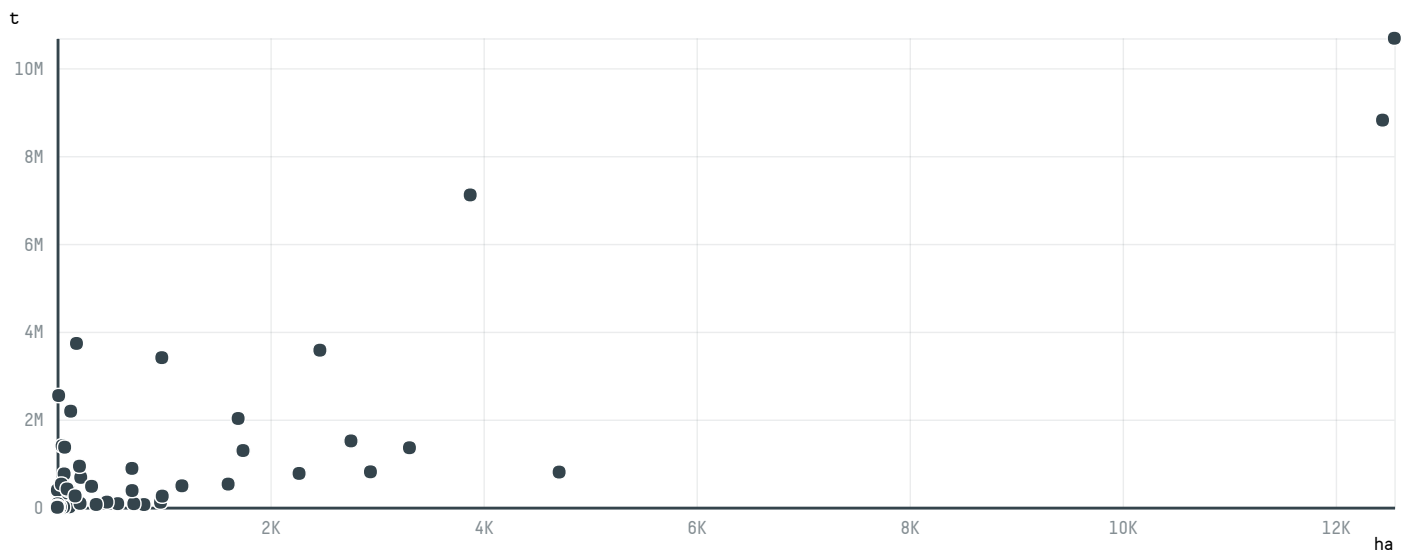

Trase is a partnership between

In collaboration with

and many other organizations and individuals.

Donors

[Terms of Use](#) · [Privacy policy](#) · [Cookie policy](#) · [Contact us](#)

This website uses cookies to provide you with an improved user experience. By continuing to browse this site, you consent to the use of cookies and similar technologies. Please visit our [privacy policy](#) for further details.

I AGREE