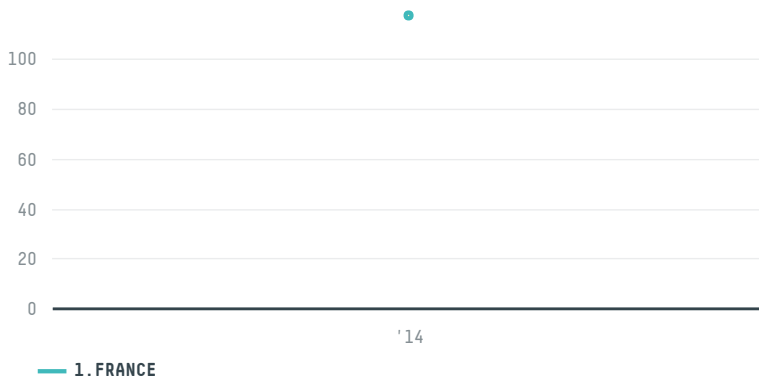

TOP DESTINATION COUNTRIES OF SOY EXPORTED BY CALCADOS BIONDINI:

COMPARING COMPANIES EXPORTING SOY FROM BRAZIL IN 2014