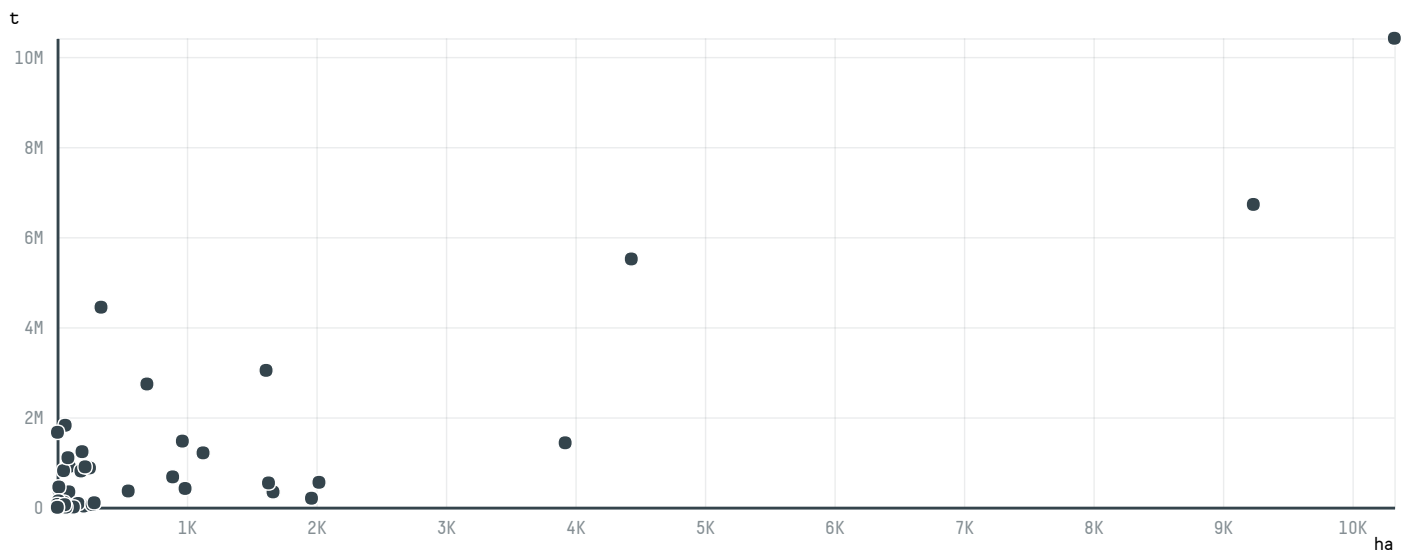

Trase is a partnership between

In collaboration with

and many other organizations and individuals.

Donors

[Terms of Use](#) · [Privacy policy](#) · [Cookie policy](#) · [Contact us](#)

This website uses cookies to provide you with an improved user experience. By continuing to browse this site, you consent to the use of cookies and similar technologies. Please visit our [privacy policy](#) for further details.

I AGREE