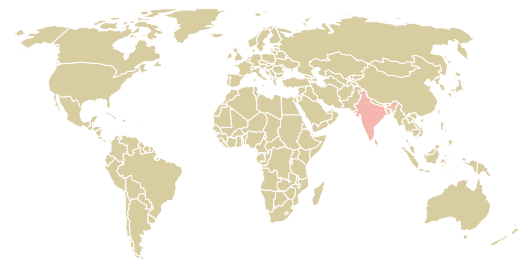

trase

ACUMULADORES AJAX

ACTIVITY COMMODITY COUNTRY YEAR
Exporter **Soy** **Brazil** **2013**

ACUMULADORES AJAX was the 139th largest exporter of soy from BRAZIL in 2013, accounting for 11 thousand tons. As an exporter, ACUMULADORES AJAX sources from 1 municipalities, or 0% of the soy production municipalities. The main destination of the soy exported by ACUMULADORES AJAX is NETHERLANDS, accounting for 77% of the total.

TOP DESTINATION COUNTRIES OF SOY EXPORTED BY ACUMULADORES AJAX:

COMPARING COMPANIES EXPORTING SOY FROM BRAZIL IN 2013

Trase is a partnership between

In collaboration with

and many other organizations and individuals.