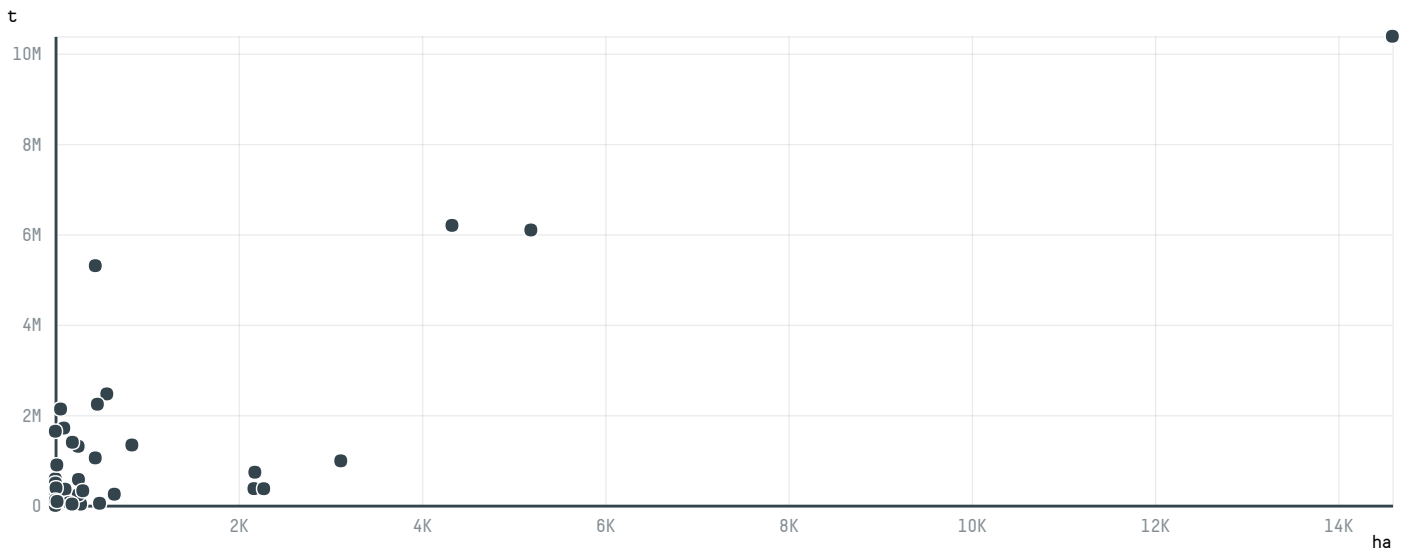

trase

ACUMULADORES AJAX

ACTIVITY COMMODITY COUNTRY YEAR
Exporter **Soy** **Brazil** **2013**

ACUMULADORES AJAX was the 139th largest exporter of soy from BRAZIL in 2013, accounting for 11 thousand tons. As an exporter, ACUMULADORES AJAX sources from 1 municipalities, or 0% of the soy production municipalities. The main destination of the soy exported by ACUMULADORES AJAX is NETHERLANDS, accounting for 77% of the total.

TOP DESTINATION COUNTRIES OF SOY EXPORTED BY ACUMULADORES AJAX:

COMPARING COMPANIES EXPORTING SOY FROM BRAZIL IN 2013

Trase is a partnership between

In collaboration with

and many other organizations and individuals.