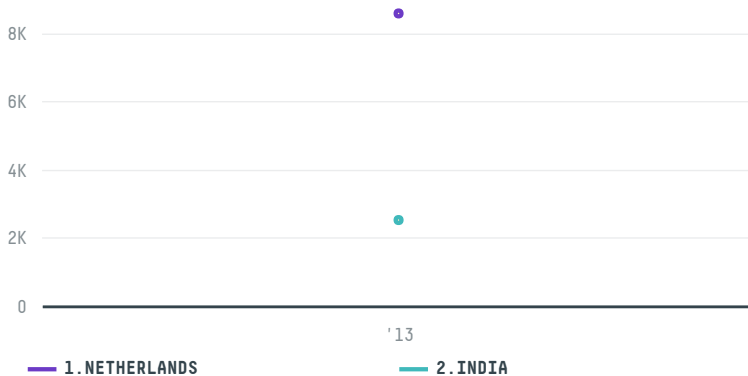

TOP DESTINATION COUNTRIES OF SOY EXPORTED BY ACUMULADORES AJAX:

COMPARING COMPANIES EXPORTING SOY FROM BRAZIL IN 2013