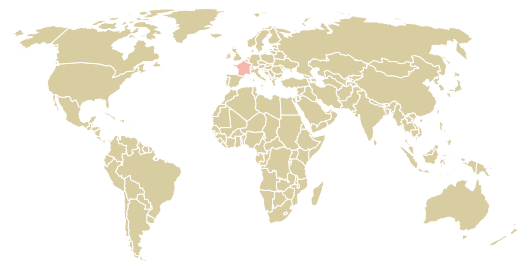

trase

RECOURO INDUSTRIA DE COURO RECONSTITUIDO LTDA

ACTIVITY: **Exporter**
COMMODITY: **Soy**
COUNTRY: **Brazil**
YEAR: **2004**

RECOURO INDUSTRIA DE COURO RECONSTITUIDO LTDA was the 202nd largest exporter of soy from BRAZIL in 2004, accounting for 1 thousand tons. As an exporter, RECOURO INDUSTRIA DE COURO RECONSTITUIDO LTDA sources from 1 municipalities, or 0% of the soy production municipalities. The main destination of the soy exported by RECOURO INDUSTRIA DE COURO RECONSTITUIDO LTDA is FRANCE, accounting for 53% of the total.

TOP DESTINATION COUNTRIES OF SOY EXPORTED BY RECOURO INDUSTRIA DE COURO RECONSTITUIDO LTDA:

COMPARING COMPANIES EXPORTING SOY FROM BRAZIL IN 2004

Trase is a partnership between

In collaboration with

and many other organizations and individuals.