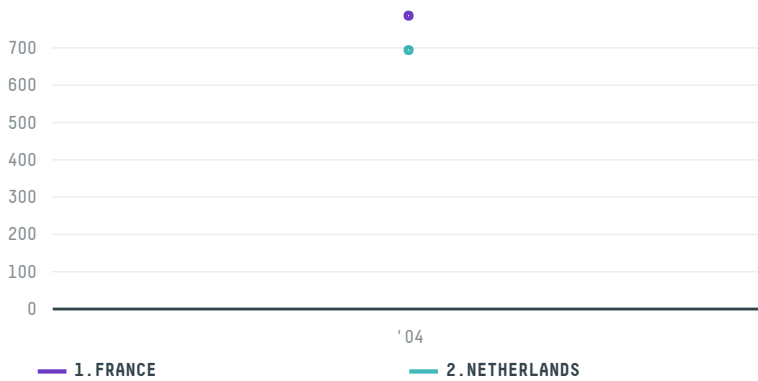

TOP DESTINATION COUNTRIES OF SOY EXPORTED BY RECOURO INDUSTRIA DE COURO RECONSTITUIDO LTDA:

COMPARING COMPANIES EXPORTING SOY FROM BRAZIL IN 2004