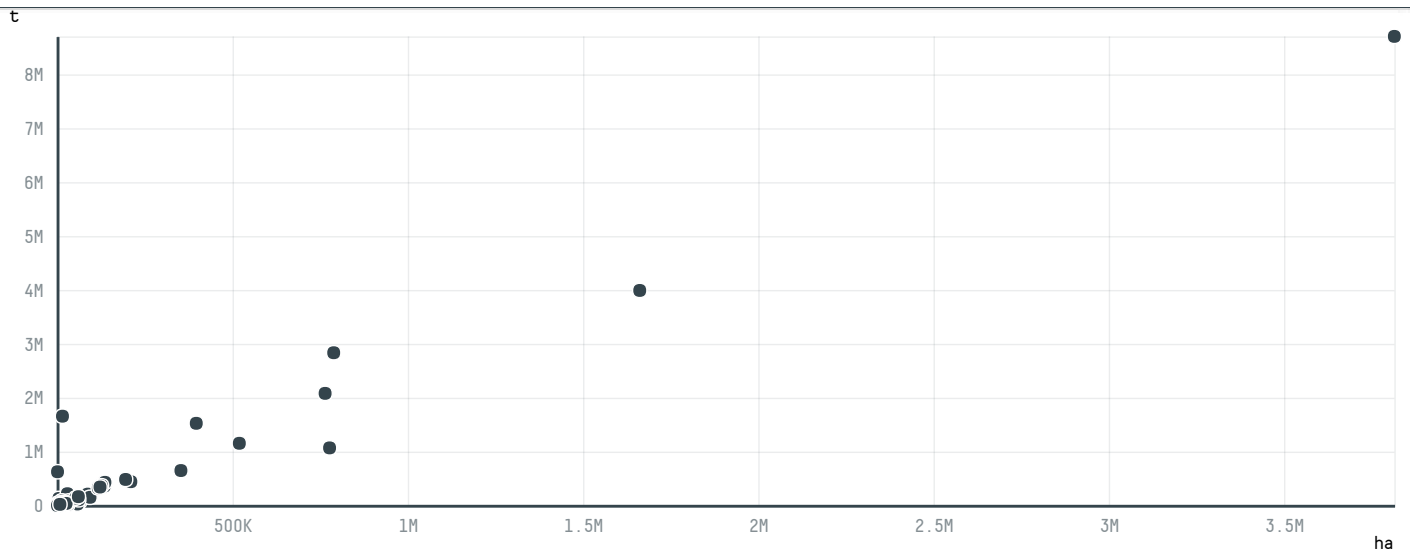

trase

RECOURO INDUSTRIA DE COURO RECONSTITUIDO LTDA

ACTIVITY: **Exporter**
COMMODITY: **Soy**
COUNTRY: **Brazil**
YEAR: **2004**

RECOURO INDUSTRIA DE COURO RECONSTITUIDO LTDA was the 202nd largest exporter of soy from BRAZIL in 2004, accounting for 1 thousand tons. As an exporter, RECOURO INDUSTRIA DE COURO RECONSTITUIDO LTDA sources from 1 municipalities, or 0% of the soy production municipalities. The main destination of the soy exported by RECOURO INDUSTRIA DE COURO RECONSTITUIDO LTDA is FRANCE, accounting for 53% of the total.

TOP DESTINATION COUNTRIES OF SOY EXPORTED BY RECOURO INDUSTRIA DE COURO RECONSTITUIDO LTDA:

COMPARING COMPANIES EXPORTING SOY FROM BRAZIL IN 2004

Trase is a partnership between

In collaboration with

and many other organizations and individuals.