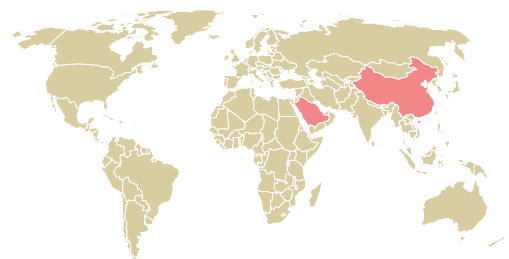

trase

Dupont performance coatings s.a.

ACTIVITY COMMODITY COUNTRY YEAR
Exporter **Soy** **Brazil** **2004**

Dupont performance coatings s.a. was the 42nd largest exporter of soy from BRAZIL in 2004, accounting for 95 thousand tons. As an exporter, Dupont performance coatings s.a. sources from 1 municipalities, or 0% of the soy production municipalities. The main destination of the soy exported by Dupont performance coatings s.a. is China (mainland), accounting for 69% of the total.

TOP DESTINATION COUNTRIES OF SOY EXPORTED BY DUPONT PERFORMANCE COATINGS S.A.:

COMPARING COMPANIES EXPORTING SOY FROM BRAZIL IN 2004

Trase is a partnership between

In collaboration with

and many other organizations and individuals.