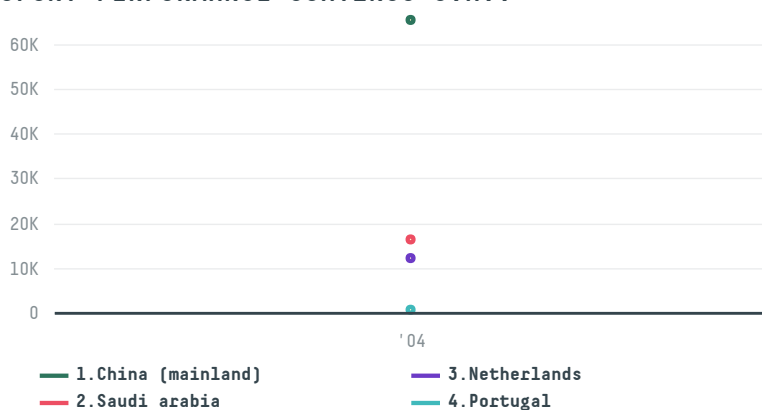

TOP DESTINATION COUNTRIES OF SOY EXPORTED BY DUPONT PERFORMANCE COATINGS S.A.:

COMPARING COMPANIES EXPORTING SOY FROM BRAZIL IN 2004