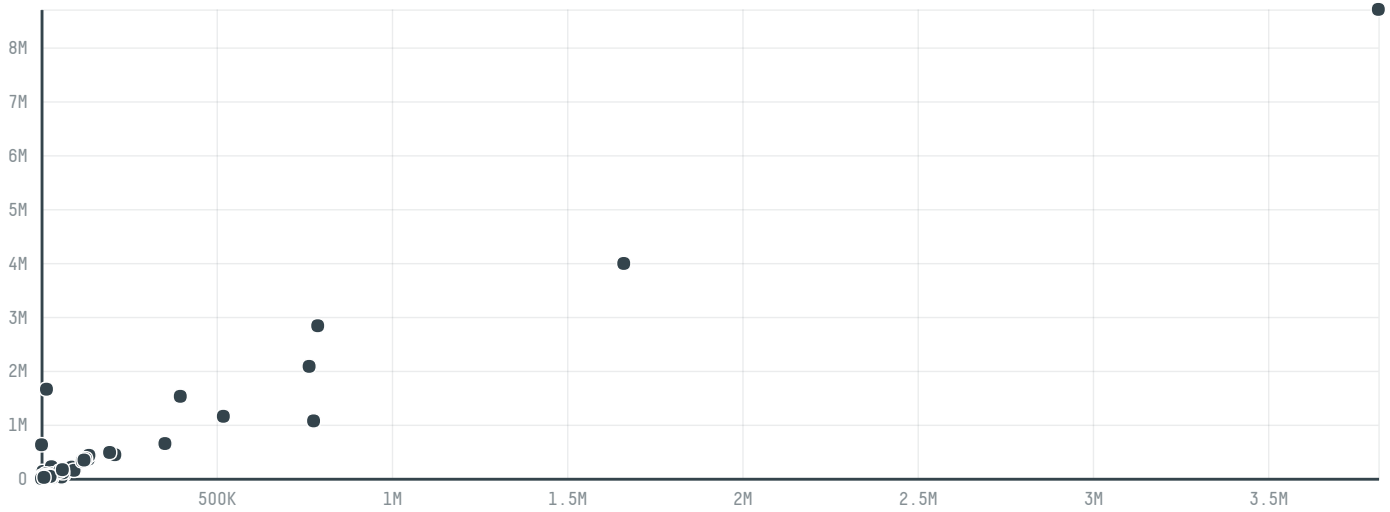

Trase is a partnership between

In collaboration with

and many other organizations and individuals.

Donors

[Terms of Use](#) · [Privacy policy](#) · [Cookie policy](#) · [Contact us](#)